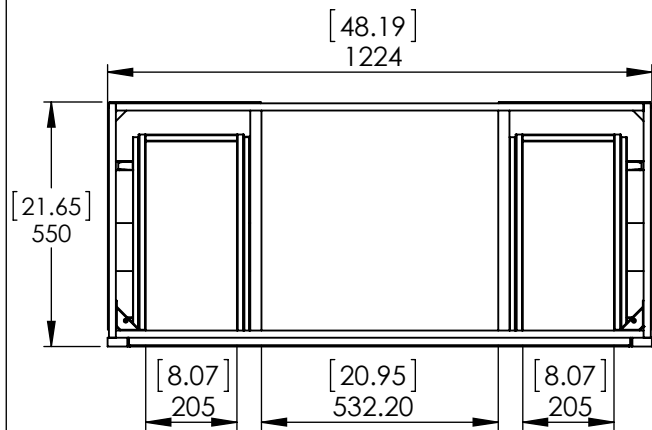

UNLESS OTHERWISE SPECIFIED
 DIMENSIONS ARE IN INCHES AND [MM]
 TOLERANCES ARE
 +0.125 [3.175] -0.125 [-3.175]
 SCALE:1:10

	NAME	DATE
DRAWN	R. Rubio	08/22/16
CHECKED	R. Rubio	08/22/16
ENG APPR.	R. Rubio	08/22/16
MFG APPR.	C. Leal	08/22/16

UNLESS OTHERWISE SPECIFIED
 DIMENSIONS ARE IN INCHES AND [MM]
 TOLERANCES ARE
 + 0.125 [3.175] - 0.125 [-3.175]
 SCALE:1:10

	NAME	DATE
DRAWN	R. Rubio	08/22/16
CHECKED	R. Rubio	08/22/16
ENG APPR.	R. Rubio	08/22/16
MFG APPR.	C. Leal	08/22/16

		SHEET 2 OF 2
SIZE	DWG. NO.	REV.
A	Vtop Stone Effect, Oval 49x22	1

Top View

Front View

Section B-B
Scale 1 : 17

Back View

ITEM:	BH48-WH BH48-ST BHSD48-FG	BWSD48-CR BWSD48-CH	REV: A
-------	---------------------------------	------------------------	---------------