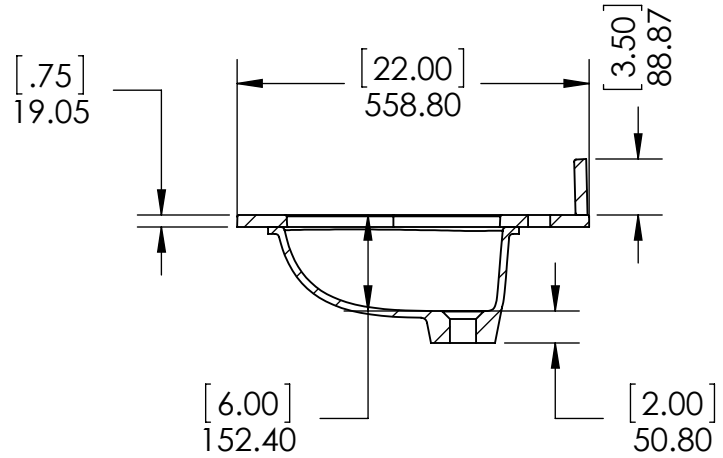

Rev #	Approved by	Change
0	R. Rubio	Released
1	O. Razo	New color and profile

PROPRIETARY AND CONFIDENTIAL
THE INFORMATION CONTAINED IN THIS DRAWING IS THE SOLE PROPERTY OF WOODCRAFTERS. ANY REPRODUCTION IN PART OR AS A WHOLE WITHOUT THE WRITTEN PERMISSION OF WOODCRAFTERS IS PROHIBITED.

UNLESS OTHERWISE SPECIFIED
DIMENSIONS ARE IN INCHES AND [MM]
TOLERANCES ARE
+0.125 [3.175] -0.125 [-3.175]
SCALE:1:10

	NAME	DATE
DRAWN	R. Rubio	08/22/16
CHECKED	R. Rubio	08/22/16
ENG APPR.	R. Rubio	08/22/16
MFG APPR.	C. Leal	08/22/16

Wood Crafters
Vtop Stone Effect, Oval 49x22
SHEET 1 OF 2
REV: 1