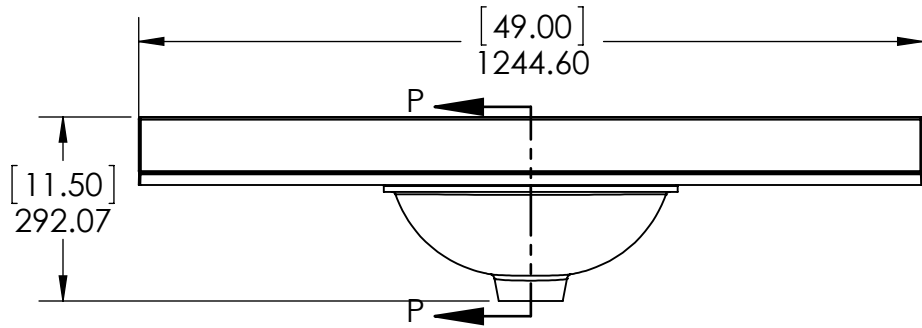

Rev #	Approved by	Change
0	R. Rubio	Released
1	O. Razo	New color and profile

PROPRIETARY AND CONFIDENTIAL
THE INFORMATION CONTAINED IN THIS DRAWING IS THE SOLE PROPERTY OF WOODCRAFTERS. ANY REPRODUCTION IN PART OR AS A WHOLE WITHOUT THE WRITTEN PERMISSION OF WOODCRAFTERS IS PROHIBITED.

UNLESS OTHERWISE SPECIFIED
DIMENSIONS ARE IN INCHES AND [MM]
TOLERANCES ARE
+0.125 [3.175] -0.125 [-3.175]
SCALE:1:10

	NAME	DATE
DRAWN	R. Rubio	08/22/16
CHECKED	R. Rubio	08/22/16
ENG APPR.	R. Rubio	08/22/16
MFG APPR.	C. Leal	08/22/16

Wood Crafters
Vtop Stone Effect, Oval 49x22
SHEET 1 OF 2
REV: 1