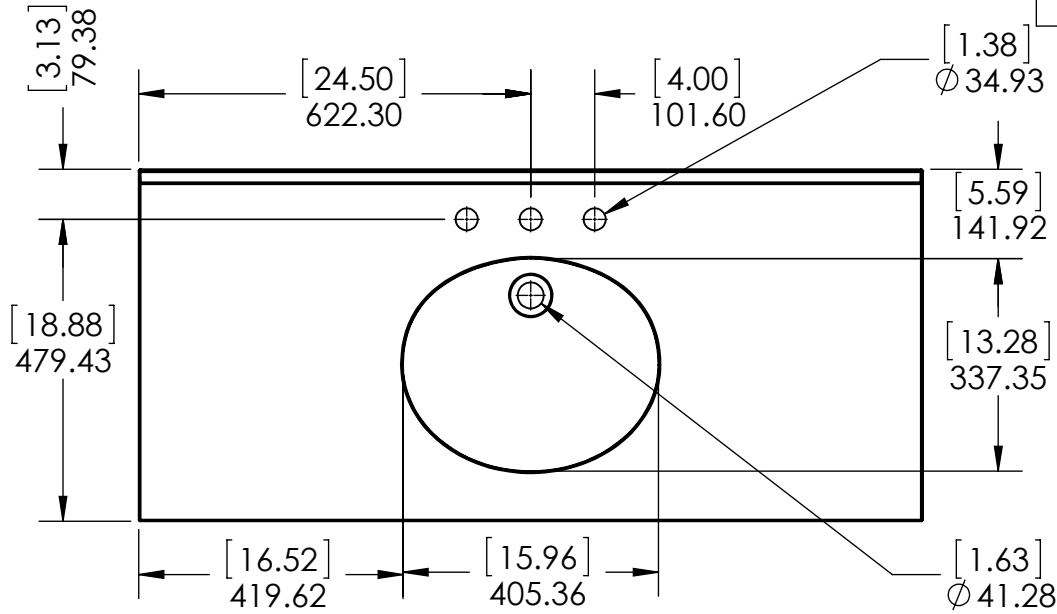

Rev #	Approved by	Change
0	R. Rubio	Released
1	O. Razo	New color and profile

PROPRIETARY AND CONFIDENTIAL
THE INFORMATION CONTAINED IN THIS DRAWING IS THE SOLE PROPERTY OF WOODCRAFTERS. ANY REPRODUCTION IN PART OR AS A WHOLE WITHOUT THE WRITTEN PERMISSION OF WOODCRAFTERS IS PROHIBITED.

UNLESS OTHERWISE SPECIFIED
DIMENSIONS ARE IN INCHES AND [MM]
TOLERANCES ARE
+0.125 [3.175] -0.125 [-3.175]
SCALE:1:10

	NAME	DATE
DRAWN	R. Rubio	08/22/16
CHECKED	R. Rubio	08/22/16
ENG APPR.	R. Rubio	08/22/16
MFG APPR.	C. Leal	08/22/16

Wood Crafters
Vtop Stone Effect, Oval 49x22
SHEET 1 OF 2
REV: 1