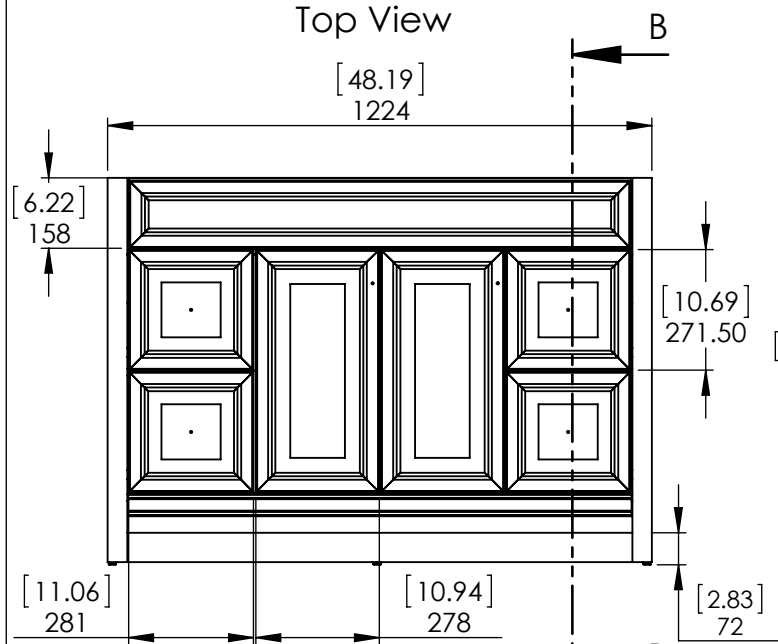

UNLESS OTHERWISE SPECIFIED
 DIMENSIONS ARE IN INCHES AND [MM]
 TOLERANCES ARE
 + 0.125 [3.175] - 0.125 [-3.175]
 SCALE:1:10

	NAME	DATE
DRAWN	R. Rubio	08/22/16
CHECKED	R. Rubio	08/22/16
ENG APPR.	R. Rubio	08/22/16
MFG APPR.	C. Leal	08/22/16

		SHEET 2 OF 2
SIZE	DWG. NO.	REV.
A	Vtop Stone Effect, Oval 49x22	1

Top View

Front View

Section B-B
Scale 1 : 17

Back View

ITEM:	BH48-WH BH48-ST BHSD48-FG	BWSD48-CR BWSD48-CH	REV: A
-------	---------------------------------	------------------------	---------------