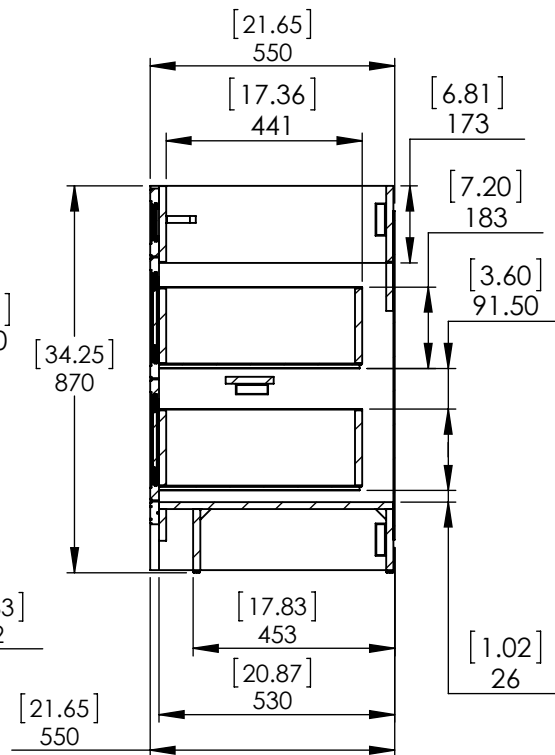

UNLESS OTHERWISE SPECIFIED
 DIMENSIONS ARE IN INCHES AND [MM]
 TOLERANCES ARE
 + 0.125 [3.175] - 0.125 [-3.175]
 SCALE:1:10

	NAME	DATE
DRAWN	R. Rubio	08/22/16
CHECKED	R. Rubio	08/22/16
ENG APPR.	R. Rubio	08/22/16
MFG APPR.	C. Leal	08/22/16

		SHEET 2 OF 2
SIZE	DWG. NO.	REV.
A	Vtop Stone Effect, Oval 49x22	1

Top View

Front View

Section B-B
Scale 1 : 17

Back View

ITEM:	BH48-WH BH48-ST BHSD48-FG	BWSD48-CR BWSD48-CH	REV: A
-------	---------------------------------	------------------------	---------------

DRW:	LAG:	19/02/18
REV:	ING:	19/02/18
APP:	R&D:	19/02/18
SCALE: 1:20	MODEL:	