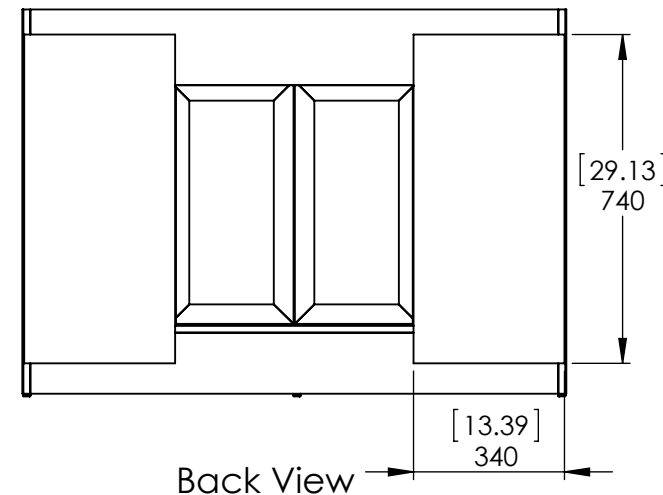

		SHEET 2 OF 2
SIZE	DWG. NO.	REV.
A	Vtop Stone Effect, Oval 49x22	1

Top View

Front View

Section B-B
Scale 1 : 17

Back View

ITEM:	BH48-WH BH48-ST BHSD48-FG	BWSD48-CR BWSD48-CH	REV: A
-------	---------------------------------	------------------------	---------------