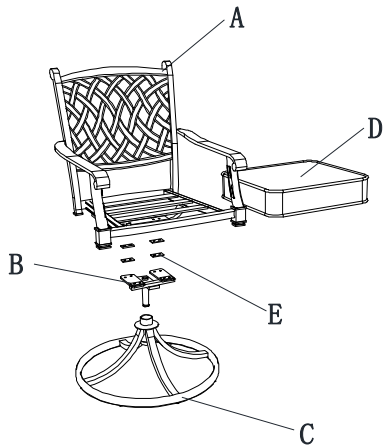

Item NO: A201004603

WE HAVE YOU IN MIND, LET US SERVE YOU!

Questions? Issues?
CONTACT US
24 hours / 7 days a week

 www.sunjoyonline.com

 customer.care@sunjoygroup.com

Toll Free  1-(866)-578-6569

WARNING:

1. Keep all children and pets away from assembly area. Children and pets should be supervised when they are in the area of the Table construction.
2. Keep assembly area at least 6 feet from any obstruction such as a fence, garage, house, overhanging branches, laundry line or electrical wires.
3. Some parts may contain sharp edges. When assembling and using this product, basic safety precautions should always be followed to reduce the risk of personal injury and damage to the product. Please read all instructions before assembly and use.
4. Check all bolts for tightness before use.

FS Bar Harbor Swivel Chair-2PK

Item#: A211019300

Part List

Part#	Description	Q'ty
-------	-------------	------

A	Chair back	1
B	Connector 1	1
C	Base	1
D	Cushion	1
E	Connector 2	4
AA	M8*40 Bolt	4
BB	M8 Spring washer	4
CC	M8 Flat washer	4
DD	M8 Nut	4
EE	M8 Wrench	2

Step 1

Step 2

Step 3

FS Bar Harbor 60" Dining Table

Item#: A208008202

Part List

Part#	Description	Q'ty
A	Umbrella hole cap	1
B	Table top	1
C	Leg	4
D	Ring	1
AA	M8*20 Bolt	8
BB	M6*35 Bolt	8
CC	M8 Spring washer	8
DD	M8 Flat washer	8
EE	M6 Spring washer	8
FF	M6 Flat washer	8
GG	M8 Wrench	1
HH	M6 Wrench	1
II	Touch up paint	1