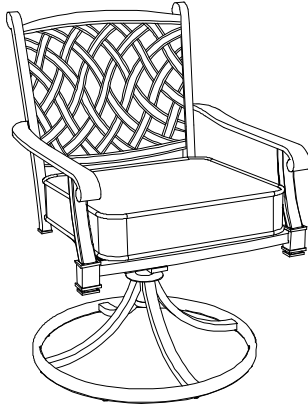

Item NO: A201004603

WE HAVE YOU IN MIND, LET US SERVE YOU!

Questions? Issues?
CONTACT US
24 hours / 7 days a week

 www.sunjoyonline.com

 customer.care@sunjoygroup.com

Toll Free  1-(866)-578-6569

WARNING:

1. Keep all children and pets away from assembly area. Children and pets should be supervised when they are in the area of the Table construction.
2. Keep assembly area at least 6 feet from any obstruction such as a fence, garage, house, overhanging branches, laundry line or electrical wires.
3. Some parts may contain sharp edges. When assembling and using this product, basic safety precautions should always be followed to reduce the risk of personal injury and damage to the product. Please read all instructions before assembly and use.
4. Check all bolts for tightness before use.

FS Bar Harbor Swivel Chair-2PK

Item#: A211019300

Part List

Part#	Description	Q'ty
-------	-------------	------

A	Chair back	1
B	Connector 1	1
C	Base	1
D	Cushion	1
E	Connector 2	4
AA	M8*40 Bolt	4
BB	M8 Spring washer	4
CC	M8 Flat washer	4
DD	M8 Nut	4
EE	M8 Wrench	2

Step 1

Step 2

Step 3

FS Bar Harbor 60" Dining Table

Item#: A208008202

Part List

Part#	Description	Q'ty
A	Umbrella hole cap	1
B	Table top	1
C	Leg	4
D	Ring	1
AA	M8*20 Bolt	8
BB	M6*35 Bolt	8
CC	M8 Spring washer	8
DD	M8 Flat washer	8
EE	M6 Spring washer	8
FF	M6 Flat washer	8
GG	M8 Wrench	1
HH	M6 Wrench	1
II	Touch up paint	1