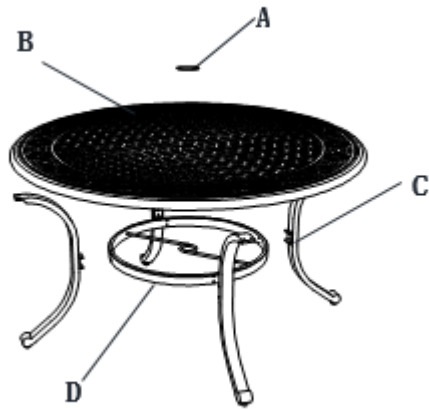

FS Bar Harbor Swivel Chair-2PK

Item#: A211019300

Part List

Part#	Description	Q'ty
-------	-------------	------

A	Chair back	1
B	Connector 1	1
C	Base	1
D	Cushion	1
E	Connector 2	4
AA	M8*40 Bolt	4
BB	M8 Spring washer	4
CC	M8 Flat washer	4
DD	M8 Nut	4
EE	M8 Wrench	2

Step 1

Step 2

Step 3

FS Bar Harbor 60" Dining Table

Item#: A208008202

Part List

Part#	Description	Q'ty
A	Umbrella hole cap	1
B	Table top	1
C	Leg	4
D	Ring	1
AA	M8*20 Bolt	8
BB	M6*35 Bolt	8
CC	M8 Spring washer	8
DD	M8 Flat washer	8
EE	M6 Spring washer	8
FF	M6 Flat washer	8
GG	M8 Wrench	1
HH	M6 Wrench	1
II	Touch up paint	1