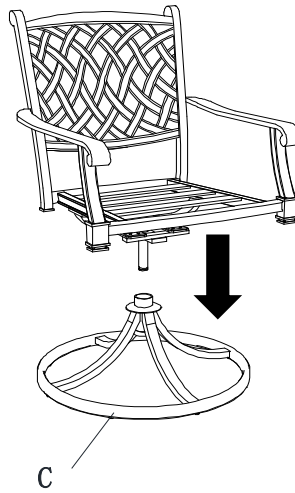

FS Bar Harbor Swivel Chair-2PK

Item#: A211019300

Part List

Part#	Description	Q'ty
-------	-------------	------

A	Chair back	1
B	Connector 1	1
C	Base	1
D	Cushion	1
E	Connector 2	4
AA	M8*40 Bolt	4
BB	M8 Spring washer	4
CC	M8 Flat washer	4
DD	M8 Nut	4
EE	M8 Wrench	2

Step 1

Step 2

Step 3

FS Bar Harbor 60" Dining Table

Item#: A208008202

Part List

Part#	Description	Q'ty
A	Umbrella hole cap	1
B	Table top	1
C	Leg	4
D	Ring	1
AA	M8*20 Bolt	8
BB	M6*35 Bolt	8
CC	M8 Spring washer	8
DD	M8 Flat washer	8
EE	M6 Spring washer	8
FF	M6 Flat washer	8
GG	M8 Wrench	1
HH	M6 Wrench	1
II	Touch up paint	1