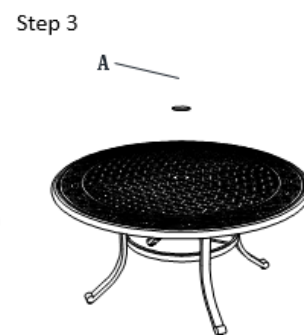

FS Bar Harbor Swivel Chair-2PK

Item#: A211019300

Part List

Part#	Description	Q'ty
-------	-------------	------

A	Chair back	1
B	Connector 1	1
C	Base	1
D	Cushion	1
E	Connector 2	4
AA	M8*40 Bolt	4
BB	M8 Spring washer	4
CC	M8 Flat washer	4
DD	M8 Nut	4
EE	M8 Wrench	2

Step 1

Step 2

Step 3

FS Bar Harbor 60" Dining Table

Item#: A208008202

Part List

Part#	Description	Q'ty
A	Umbrella hole cap	1
B	Table top	1
C	Leg	4
D	Ring	1
AA	M8*20 Bolt	8
BB	M6*35 Bolt	8
CC	M8 Spring washer	8
DD	M8 Flat washer	8
EE	M6 Spring washer	8
FF	M6 Flat washer	8
GG	M8 Wrench	1
HH	M6 Wrench	1
II	Touch up paint	1