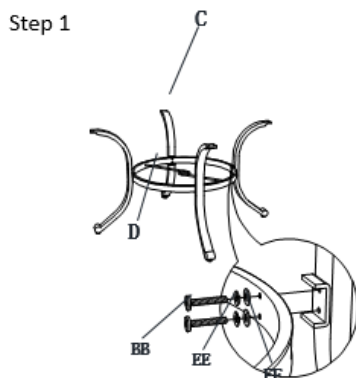

FS Bar Harbor Swivel Chair-2PK

Item#: A211019300

Part List

Part#	Description	Q'ty
-------	-------------	------

A	Chair back	1
B	Connector 1	1
C	Base	1
D	Cushion	1
E	Connector 2	4
AA	M8*40 Bolt	4
BB	M8 Spring washer	4
CC	M8 Flat washer	4
DD	M8 Nut	4
EE	M8 Wrench	2

Step 1

Step 2

Step 3

FS Bar Harbor 60" Dining Table

Item#: A208008202

Part List

Part#	Description	Q'ty
A	Umbrella hole cap	1
B	Table top	1
C	Leg	4
D	Ring	1
AA	M8*20 Bolt	8
BB	M6*35 Bolt	8
CC	M8 Spring washer	8
DD	M8 Flat washer	8
EE	M6 Spring washer	8
FF	M6 Flat washer	8
GG	M8 Wrench	1
HH	M6 Wrench	1
II	Touch up paint	1