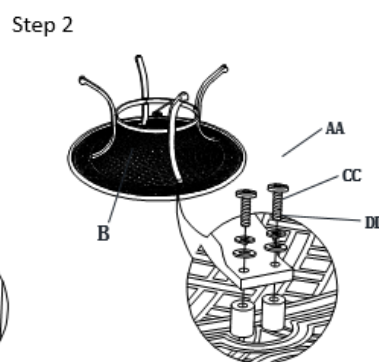

FS Bar Harbor Swivel Chair-2PK

Item#: A211019300

Part List

Part#	Description	Q'ty
-------	-------------	------

A	Chair back	1
B	Connector 1	1
C	Base	1
D	Cushion	1
E	Connector 2	4
AA	M8*40 Bolt	4
BB	M8 Spring washer	4
CC	M8 Flat washer	4
DD	M8 Nut	4
EE	M8 Wrench	2

Step 1

Step 2

Step 3

FS Bar Harbor 60" Dining Table

Item#: A208008202

Part List

Part#	Description	Q'ty
A	Umbrella hole cap	1
B	Table top	1
C	Leg	4
D	Ring	1
AA	M8*20 Bolt	8
BB	M6*35 Bolt	8
CC	M8 Spring washer	8
DD	M8 Flat washer	8
EE	M6 Spring washer	8
FF	M6 Flat washer	8
GG	M8 Wrench	1
HH	M6 Wrench	1
II	Touch up paint	1