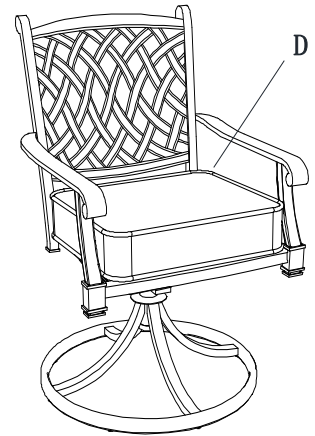

FS Bar Harbor Swivel Chair-2PK

Item#: A211019300

Part List

Part#	Description	Q'ty
-------	-------------	------

A	Chair back	1
B	Connector 1	1
C	Base	1
D	Cushion	1
E	Connector 2	4
AA	M8*40 Bolt	4
BB	M8 Spring washer	4
CC	M8 Flat washer	4
DD	M8 Nut	4
EE	M8 Wrench	2

Step 1

Step 2

Step 3

FS Bar Harbor 60" Dining Table

Item#: A208008202

Part List

Part#	Description	Q'ty
A	Umbrella hole cap	1
B	Table top	1
C	Leg	4
D	Ring	1
AA	M8*20 Bolt	8
BB	M6*35 Bolt	8
CC	M8 Spring washer	8
DD	M8 Flat washer	8
EE	M6 Spring washer	8
FF	M6 Flat washer	8
GG	M8 Wrench	1
HH	M6 Wrench	1
II	Touch up paint	1