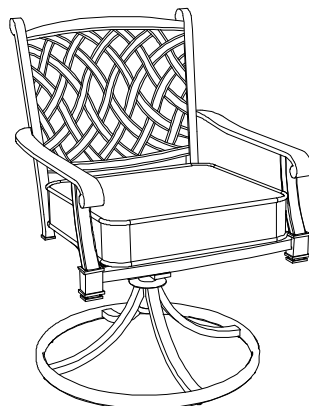

Item NO: A201004603

WE HAVE YOU IN MIND, LET US SERVE YOU!

Questions? Issues?
CONTACT US
24 hours / 7 days a week

 www.sunjoyonline.com

 customer.care@sunjoygroup.com

Toll Free  1-(866)-578-6569

WARNING:

1. Keep all children and pets away from assembly area. Children and pets should be supervised when they are in the area of the Table construction.
2. Keep assembly area at least 6 feet from any obstruction such as a fence, garage, house, overhanging branches, laundry line or electrical wires.
3. Some parts may contain sharp edges. When assembling and using this product, basic safety precautions should always be followed to reduce the risk of personal injury and damage to the product. Please read all instructions before assembly and use.
4. Check all bolts for tightness before use.

FS Bar Harbor Swivel Chair-2PK

Item#: A211019300

Part List

Part#	Description	Q'ty
-------	-------------	------

A	Chair back	1
B	Connector 1	1
C	Base	1
D	Cushion	1
E	Connector 2	4
AA	M8*40 Bolt	4
BB	M8 Spring washer	4
CC	M8 Flat washer	4
DD	M8 Nut	4
EE	M8 Wrench	2

Step 1

Step 2

Step 3

FS Bar Harbor 60" Dining Table

Item#: A208008202

Part List

Part#	Description	Q'ty
A	Umbrella hole cap	1
B	Table top	1
C	Leg	4
D	Ring	1
AA	M8*20 Bolt	8
BB	M6*35 Bolt	8
CC	M8 Spring washer	8
DD	M8 Flat washer	8
EE	M6 Spring washer	8
FF	M6 Flat washer	8
GG	M8 Wrench	1
HH	M6 Wrench	1
II	Touch up paint	1