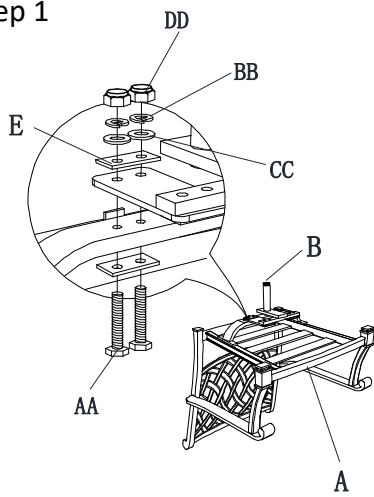

FS Bar Harbor Swivel Chair-2PK

Item#: A211019300

Part List

Part#	Description	Q'ty
-------	-------------	------

A	Chair back	1
B	Connector 1	1
C	Base	1
D	Cushion	1
E	Connector 2	4
AA	M8*40 Bolt	4
BB	M8 Spring washer	4
CC	M8 Flat washer	4
DD	M8 Nut	4
EE	M8 Wrench	2

Step 1

Step 2

Step 3

FS Bar Harbor 60" Dining Table

Item#: A208008202

Part List

Part#	Description	Q'ty
A	Umbrella hole cap	1
B	Table top	1
C	Leg	4
D	Ring	1
AA	M8*20 Bolt	8
BB	M6*35 Bolt	8
CC	M8 Spring washer	8
DD	M8 Flat washer	8
EE	M6 Spring washer	8
FF	M6 Flat washer	8
GG	M8 Wrench	1
HH	M6 Wrench	1
II	Touch up paint	1