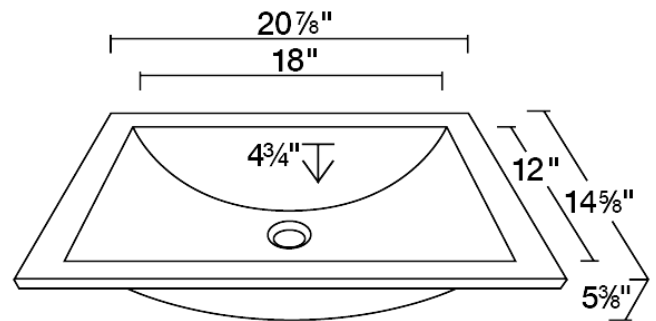

Dimensions

1/2" Overall Thickness