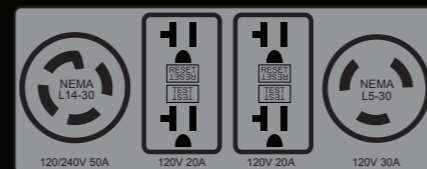

FORD POWER EQUIPMENT
11,050W PEAK 9000W RATED
PORTABLE GENERATOR
ELECTRIC START

PORTABLE GENERATORS
FG11050PE

2
YEAR LIMITED WARRANTY

- Frequency: 60Hz
- Peak Watts: 11,050W
- Rated Watts: 9000W
- Engine Type: Single Cylinder, 4 Stroke, OHV, Air Cooled
- Displacement: 457cc
- Noise Level (@7m) ≤ 78dBA
- Low Oil Sensor
- Electric & Recoil Start
- Two Duplex 120V 20A GFCI Outlets With LED (ON) Indicators
- One 120V 30A Twist-Lock (NEMA L5-30)
- One 120/240V AC 50A Twist-Lock (NEMA L14-50)
- AVR
- Hour Meter
- Rubber Outlet Dust Covers
- Powder Coated Heavy Duty Ø1-1/4" (32mm) Steel Tube Frame
- Fold Down / Cushion Grip Handles
- 10" No Flat Foam Tires With Chrome F-150 Inspired Rims
- Zinc Plated Short Axles With Hitch-Pin
- 6.6 Gallon Fuel Tank
- 9.5 Hour Run time @ 50% Load
- Fuel Gauge
- Maintenance Free Battery (Sealed) 12V 14Ah

INCLUDES: Battery, Quick Start Guide, User Manual, Engine Manual, Spark Plug T Wrench, Combination Wrench, Phillips Screw Driver, 10W30 38oz. (1.1L) Engine Oil & Funnel

www.fordpower.cc

FORD POWER EQUIPMENT

11,050WATT GENERATOR

FG11050PE

Model No.	FG11050PE
Item No.	F2E900E991
UPC	819699014096
Assembled Dim.	30" x 29.25" x 25"
Net Weight	218lbs. (99kg)
Gross Weight	233lbs. (106kg)
Carton Type	Color Box
Outside Dim.	30.6" x 23.6" x 23.6"
40'HQ Qty.	206
Warranty	Labor 1 Year Limited Parts 2 Years Limited