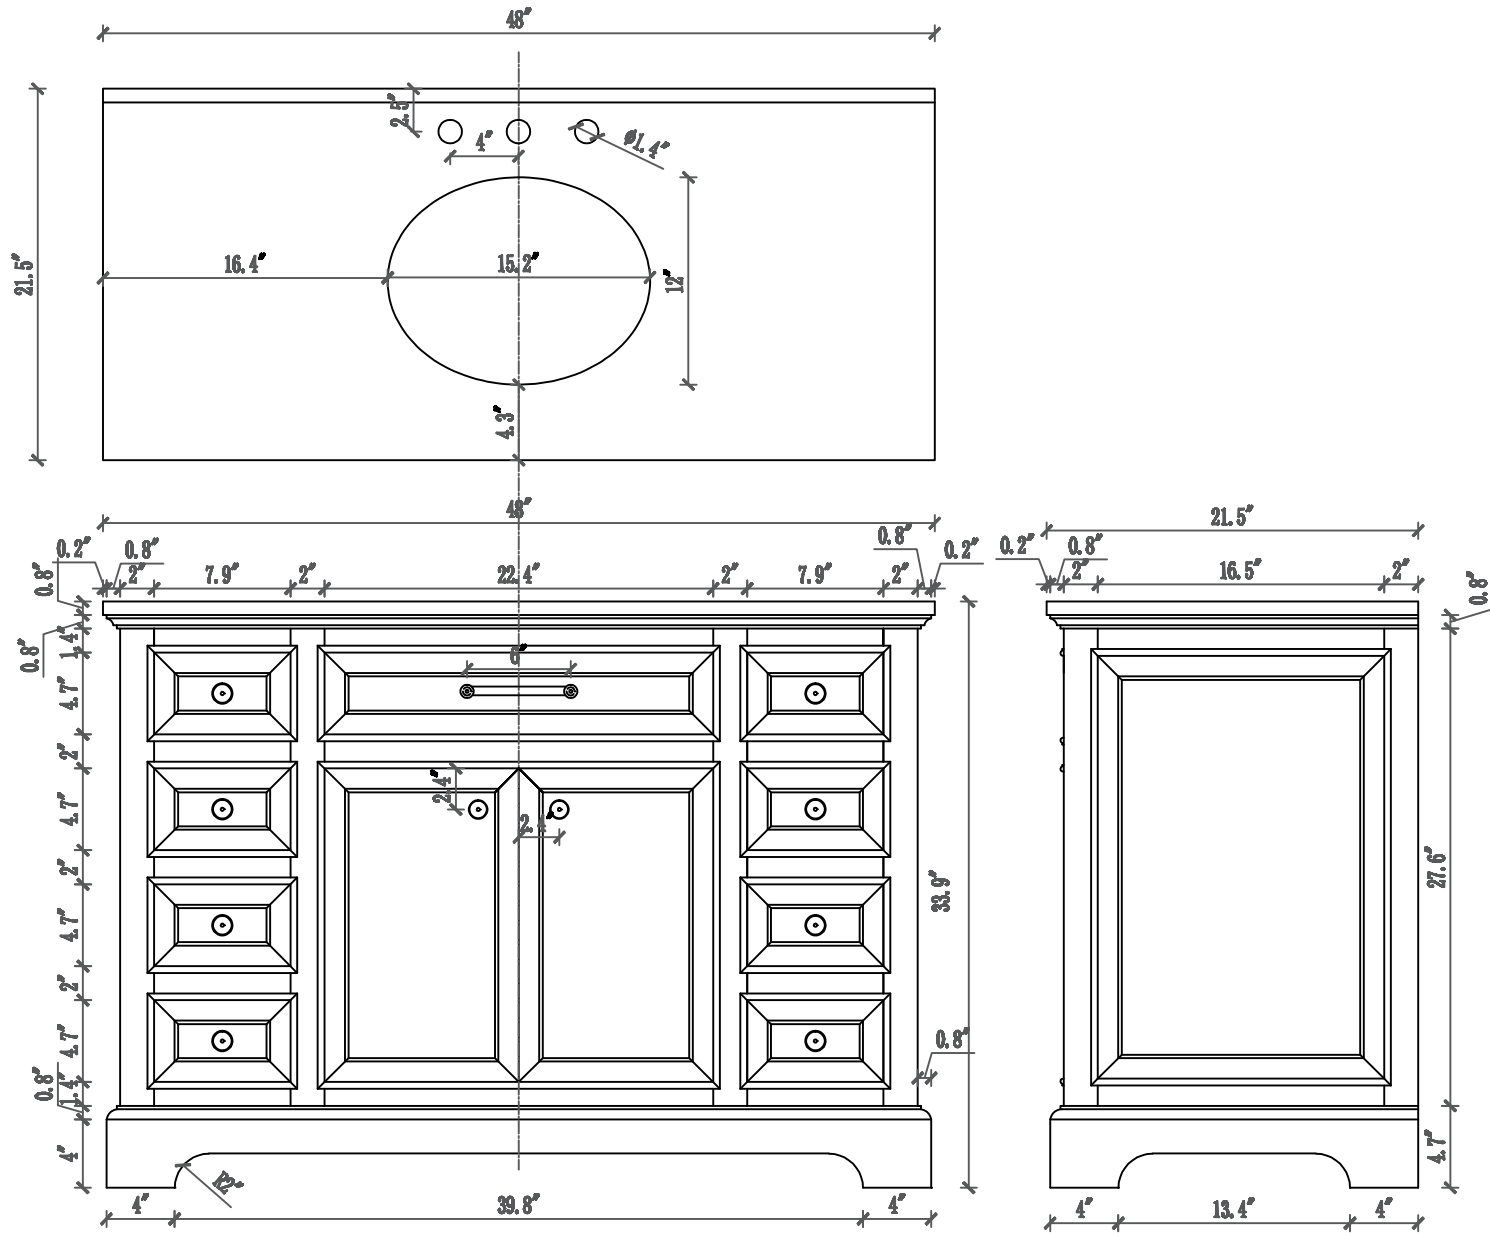

MODEL: DERBY 48GB

WATER CREATION