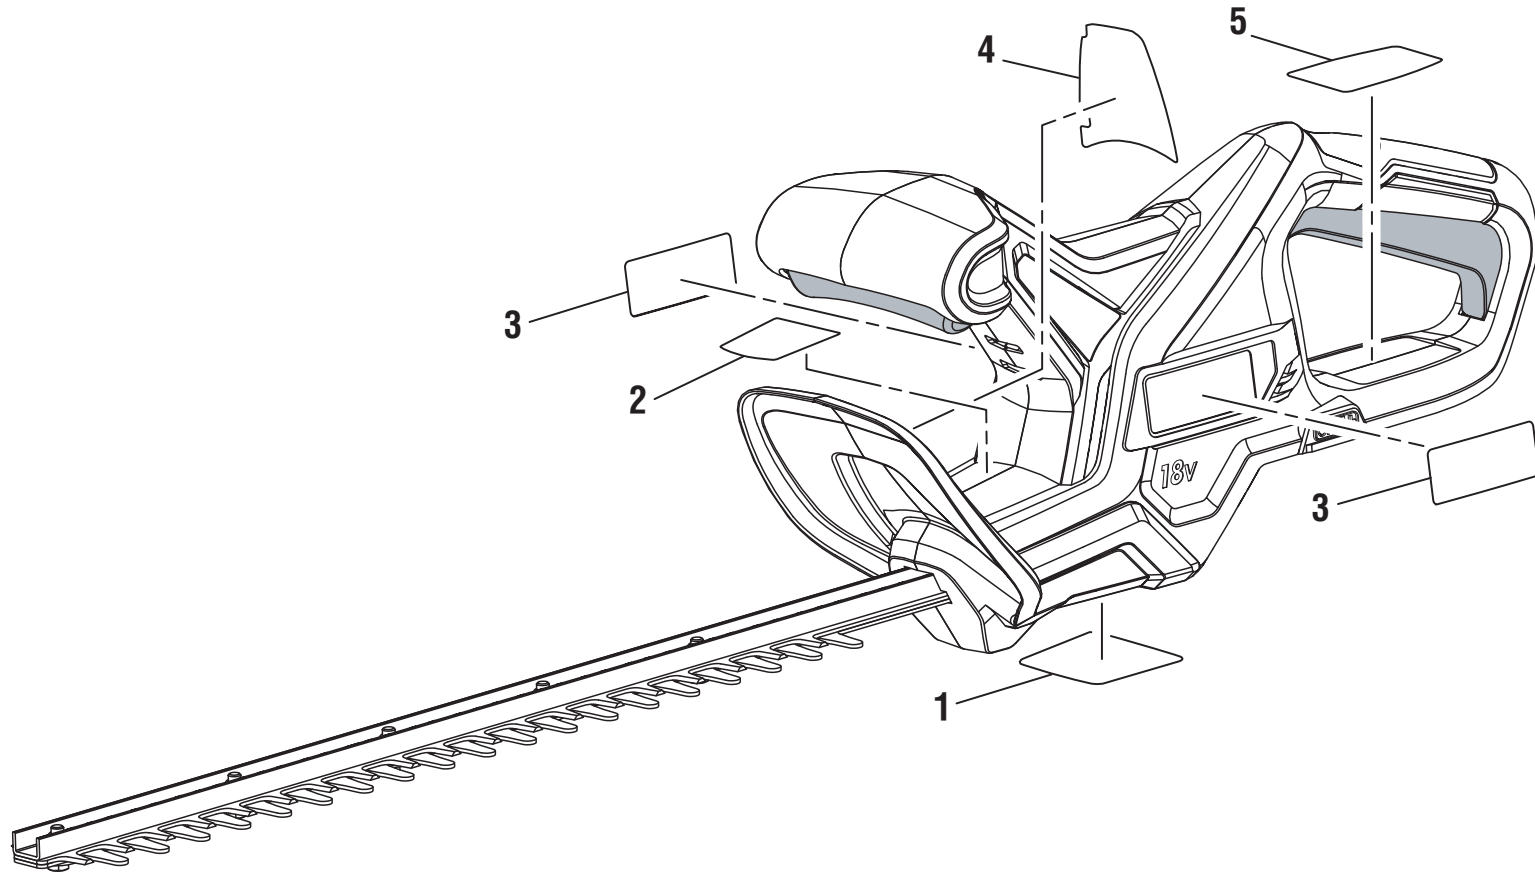

RYOBI
18V Hedge Trimmer
Item No. P2607
Model No. 107203001
Repair Sheet

TECHTRONIC INDUSTRIES POWER EQUIPMENT

P.O. Box 1288, Anderson, SC 29622 USA
1-800-860-4050 • www.ryobitools.com

RYOBI 18V HEDGE TRIMMER – ITEM NUMBER P2607

RYOBI 18V HEDGE TRIMMER – ITEM NUMBER P2607

The model number will be found on a label attached to the upper boom. Always mention the model number in all correspondence regarding your **HEDGE TRIMMER** or when ordering replacement parts.

PARTS LIST

KEY NO.	PART NUMBER	DESCRIPTION	QTY
1	941588513	Data Label	1
2	941588511	Warning Label (Spanish).....	1
3	941545002	Logo Label.....	2
4	941588510	Danger Warning Label (English/French/Spanish)	1
5	941588512	Warning Icons Label	1
NOT SHOWN			
	995000981	Operator's Manual	
	10-3-19		
	(Rev:01)		