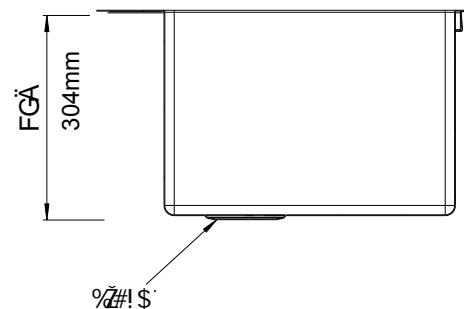

JOB INFORMATION

Job Name: _____

Contact: _____

Date Specified: _____

Specifier: _____

Contractor: _____

BLANCO AMERICA

800.451.5782

www.blancoamerica.com

© 2017 BLANCO AMERICA

1/17

SPEC-001