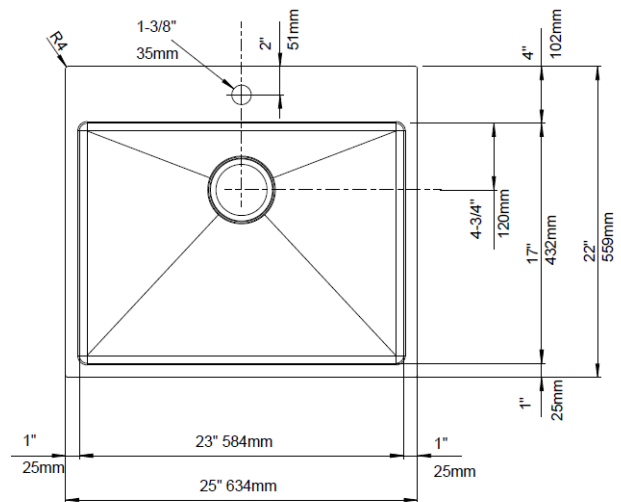

CODE/STANDARDS COMPLIANCE

ASME 112.19.3-00
IAPMO/UPC listed

WARRANTY

Blanco America's Stainless Steel sinks feature a LIMITED LIFETIME WARRANTY to be free of all manufacturing defects under normal use. See our complete warranty for details.

While Blanco America endeavors to provide accurate information, all dimensions are nominal, cannot be guaranteed, and are subject to change or cancellation. Blanco America assumes no responsibility for use of superseded or voided specifications.