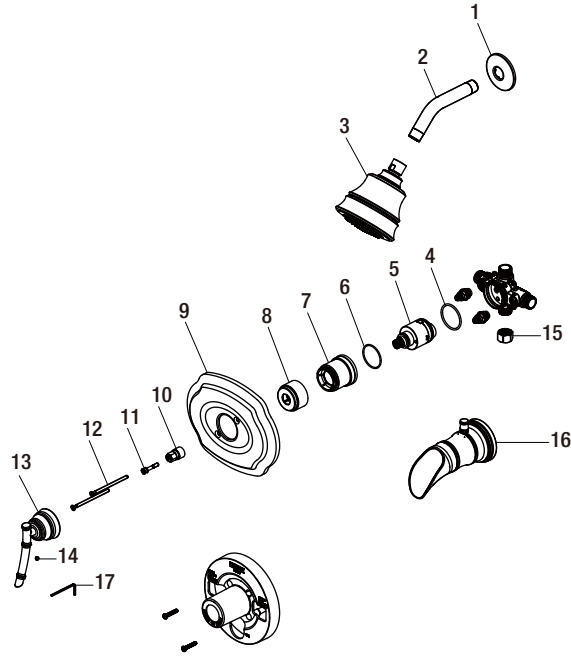

## Replacement Parts List

Single Handle Tub & Shower Faucet

MODEL	YOW SKU#	FINISH
873W-9004	660934	Brushed Nickel PVD
873W-9096H	660930	Heritage Bronze

Part	Description	Part Number
1	Shower flange	RP38046*
2	Shower arm	RP38047*
3	Shower head	RP38165*
4	O-ring	RP60101
5	Cartridge	RP20006
6	O-ring	RP60091
7	Bonnet	RP70437
8	Sleeve	RP80297*

Part	Description	Part Number
9	Escutcheon	RP80409*
10	Inverter	RP64043
11	Screw	RP50020
12	Escutcheon screw	RP50066*
13	Handle	RP13044*
14	Set screw	RP50002
15	Plug	RP70365
16	Spout	RP33009*
17	Hex wrench	RP70221