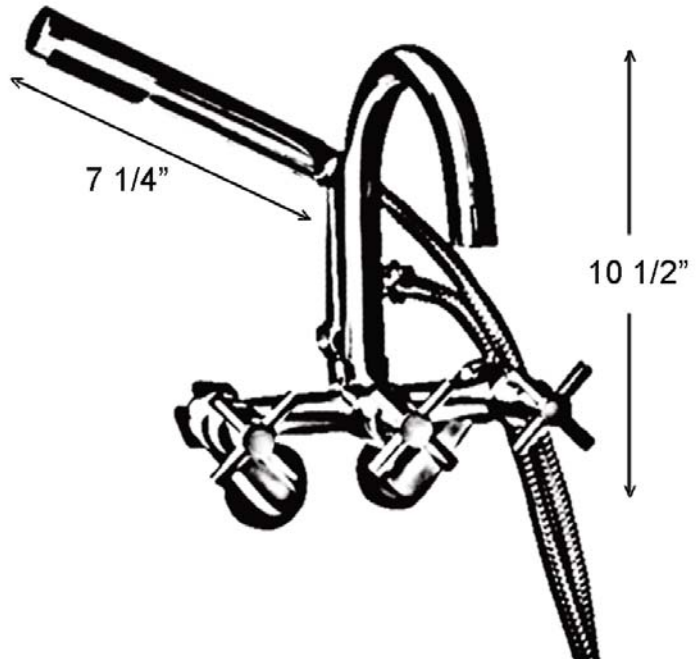

TUB WALL MOUNT FILLER WITH HANDSHOWER

Cat. No.
7082

Front to back: 10"
Tip of spout to center of handle: 4"

Features:

- ▶ Solid Brass Construction
- ▶ 1/4" Turn Ceramic Disc Cartridges
- ▶ Gooseneck Spout Reach is 6-1/2"
- ▶ Spout Flow Rate 7.5 GPM
- ▶ Wand Style Hand Shower
- ▶ Handshower Flow Rate 2.5 GPM
- ▶ 5" Handshower Hose
- ▶ Swing Arm Couplers Included Making Centers Adjustable
- ▶ Available in 3 finishes

Finishes:

- CP** Polished Chrome
- BN** Brushed Nickel
- ORB** Oil Rubbed Bronze

Dimensions are nominal and may vary. Dimensions and specifications subject to change without notice.