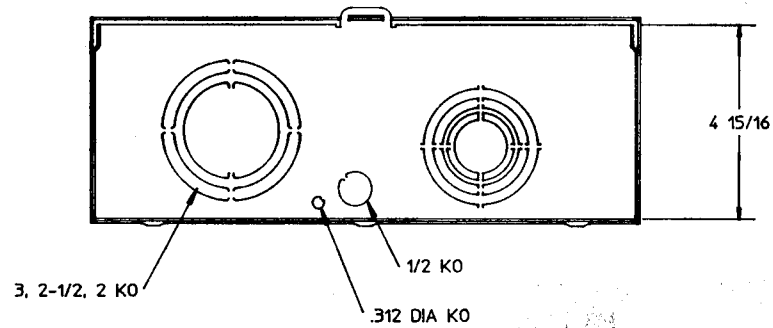

875 DIA KO FOR BARREL LOCK

#14-2 CU7AL CONNECTOR

1/0-350MCM CU7AL LINE, LOAD, & NEUTRAL

2-1/2, 2, 1-1/2, 1-1/4, 1 KO (3) PLACES

NOTES:

- 1) 200 AMP CONTINUOUS  
600 VAC, 1 PHASE, 3 WIRE
- 2) FINISH: GRAY
- 3) CABINET: 16 GA GALV. STEEL
- 4) INHIBITOR SUPPLIED IN CONNECTORS
- 5) FOR BROOKS OR INNER-TITE STANDARD LENGTH BARREL LOCK IN CONJUNCTION WITH BROOKS LOCK GUARDS #865 OR #86505 WITH A PERMANENTLY WELDED BRACKET
- 6) TEMPORARY CARDBOARD METER OPENING COVER PROVIDED
- 7) SQUARE D LABEL ATTACHED TO THE END OF THE CARTON

6-2-95

REVISED TO STNDRD MTR CVR

SKT 200A 1P ST

CATALOG NO. 1004967B-SQD

**THE DURHAM COMPANY**  
LEBANON, MISSOURI

DATE 12-31-92  
BY TC