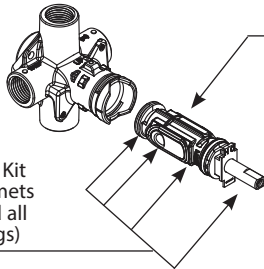

Shower Arm & Flange

- A704** Chrome
- A704CBN** Classic Brushed Nickel
- A704BRB** Mediterranean Bronze
- A704SRN** Spot Resist Brushed Nickel

Retainer Clip

96914

Replacement Cartridge
1222

Cartridge Repair Kit (Contains grommets grease pack, and all necessary O-Rings)