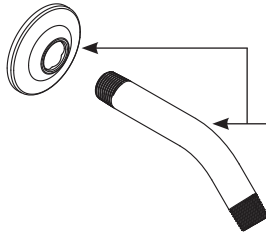

Buy it for looks. Buy it for life.®

Illustrated Parts

■ Order by Part Number

BANBURY® Single-Handle Tub/Shower Valve		
MODEL	TYPE	FINISH
82910	Tub/Shower	Chrome
82910CBN	Tub/Shower	Classic Brushed Nickel
82910BRB	Tub/Shower	Mediterranean Bronze
82910SRN	Tub/Shower	Spot Resist Brushed Nickel
82912CBN	Shower Only	Classic Brushed Nickel
82912SRN	Shower Only	Spot Resist Brushed Nickel
82910EP	Tub/Shower	Eco-Performance Chrome
82910EPSRN	Tub/Shower	Eco-Performance Spot Resist Brushed Nickel
82910EPBRB	Tub/Shower	Eco-Performance Mediterranean Bronze
82912EPSRN	Shower Only	Eco-Performance Spot Resist Brushed Nickel

Showerhead

- 156960** Chrome
- 156960BRB** Mediterranean Bronze
- 156960SRN** Spot Resist Brushed Nickel (Use for Classic Brushed Nickel and Spot Resist Brushed Nickel)
- 156960EP** Eco-Performance Chrome
- 156960EPBRB** Eco-Performance Mediterranean Bronze
- 156960EPSRN** Eco-Performance Spot Resist Brushed Nickel

Shower Arm & Flange

- A704** Chrome
- A704CBN** Classic Brushed Nickel
- A704BRB** Mediterranean Bronze
- A704SRN** Spot Resist Brushed Nickel

Retainer Clip

96914

Replacement Cartridge
1222

Cartridge Repair Kit (Contains grommets grease pack, and all necessary O-Rings)

- 3806** Chrome
- 3806CBN** Classic Brushed Nickel
- 3806BRB** Mediterranean Bronze
- 3806SRN** Spot Resist Brushed Nickel

Cup Seal Kit
101237

TO ORDER PARTS CALL: 1-800-BUY-MOEN

www.moen.com