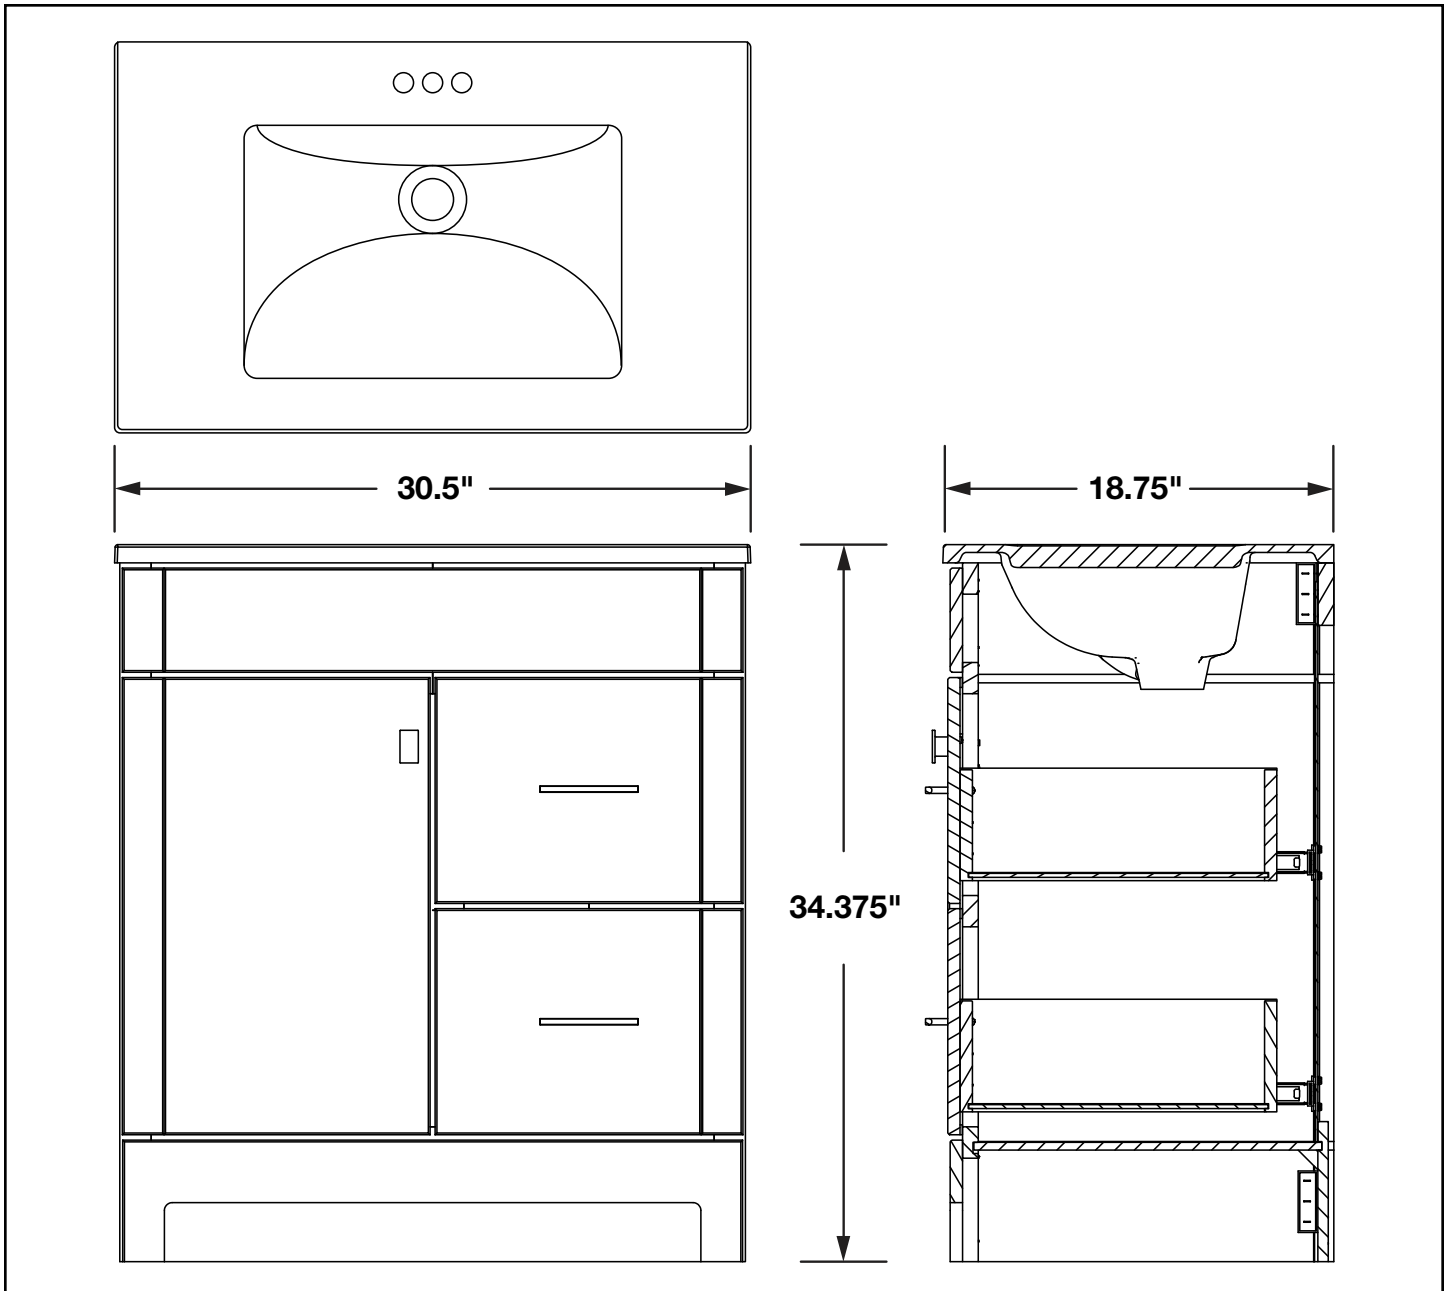

GLACIER BAY®

METRO SERIES - JAVA

30" Vanity Cabinet with Top PPMEJVM30-YPD

The information contained in this drawing is the sole property of RSI Home Products.
Any reproduction in part or as a whole without the written permission of RSI Home Products is prohibited.