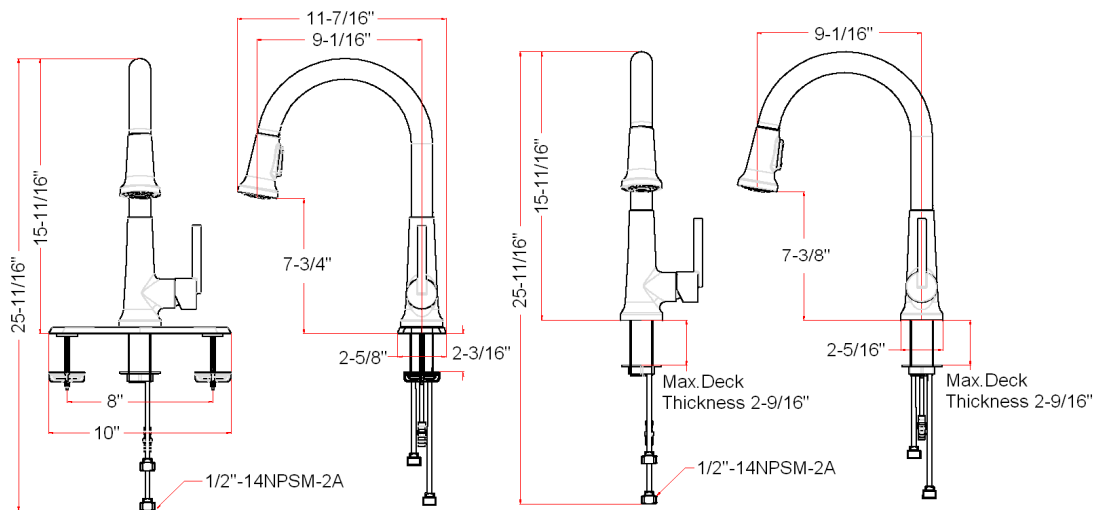

Dimensions

Warranty & Compliances

Warranty	Lifetime Limited Warranty
IAPMO/UPC	UPC & cUPC Compliant
ASME	ASME A112.18.1-05
ANSI	Compliant
ADA	Compliant
NSF	Compliant
AB1953	Compliant

Order Codes & Finishes/Colors

Satin Nickel (US15)	525717	
Polished Chrome (US26)	525725	

Type:

Job:

Order Code:

Approvals:

Design House reserves the right to make changes in materials, specifications & models at any time. Design House also reserves the right to discontinue product without notice or obligation.