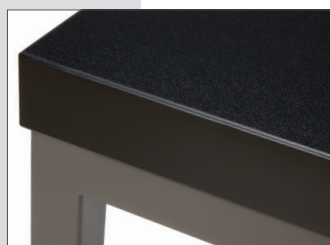

70002

Modern Side Table

1.5" Thick Laminate Top

Provides a sturdy table with a modern vibe

Easy To Clean

With a damp cloth

Adjustable Leveling Floor Glides

Help account for uneven flooring

Shown in Black

- Modern side table for any décor
- Quick and easy assembly
- Easily pairs with coordinating coffee and console tables for a complete look
- Backed by the OFM Limited Lifetime Warranty

Finishes

Black

Espresso

MODEL 70002

Assembled Width 15.7"

Assembled Height 18"

Assembled Depth 15.7"

Assembled Weight 7.3 lbs

Weight Capacity 260 lbs