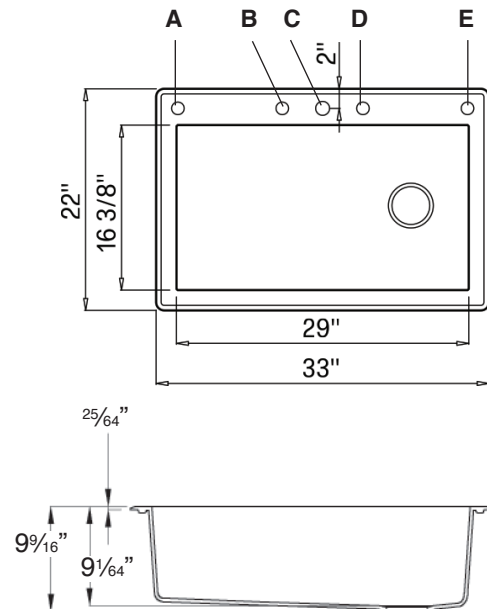

transolid kitchen sinks Radius® Series silQ®granite RTSS3322

FEATURES

- 33" x 22" x 9 1/2" super single bowl is size of double bowl sink.
- Top mount kitchen sink. The rim of the sink sits on the countertop.
- Transolid silQ®granite sinks are by made with the union of natural granite and acrylic resin. The result gives our sinks high resistance to high temperatures, scratches, dents and chips, as well as impacts and violent shocks.
- The non-porous surface is resistant to bacteria growth and reduces the need for cleaning with harsh chemicals and is 100% food safe.
- 10 Year Limited Residential Warranty
3 Year Commercial Warranty

COLORS

- 5 Colors

Specified Model

Model	RTSS3322
Overall Dimensions	L33" x W22" x D9 1/2"
Bowl Dimensions	L29" x W16 3/8" x D9 1/64"
Faucet Holes	up to 5 - must specify number of holes and hole location(s).
Shipping Weight	48 lbs.
Material	Granite
Installation	countertop mounted
Required	1 basket strainer not supplied

IMPORTANT: Circle Letter(s) above to indicate location(s) for faucet hole drillings (there is a 4" spread between hole locations B,C,D. There is a 10 25/64" spread between hole locations A and B and D and E).