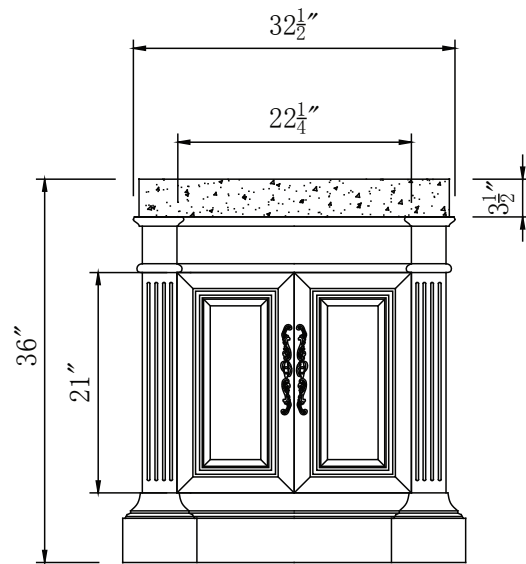

# Single Sink Vanity

Model: HYP-0219-T-VT-32.5

## Overall Dimensions

32.5" x 22" x 36"

FRONT VIEW

SIDE VIEW

TOP VIEW

BACK VIEW

FRONT VIEW

SIDE VIEW

TOP VIEW

BACK VIEW