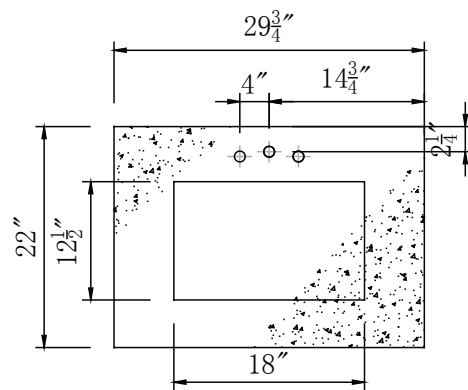

## Overall Dimensions

32.5" x 22" x 36"

FRONT VIEW

SIDE VIEW

TOP VIEW

BACK VIEW

FRONT VIEW

SIDE VIEW

TOP VIEW

BACK VIEW