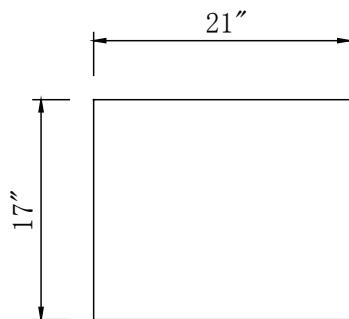

## Overall Dimensions

32.5" x 22" x 36"

FRONT VIEW

SIDE VIEW

TOP VIEW

BACK VIEW

FRONT VIEW

SIDE VIEW

TOP VIEW

BACK VIEW