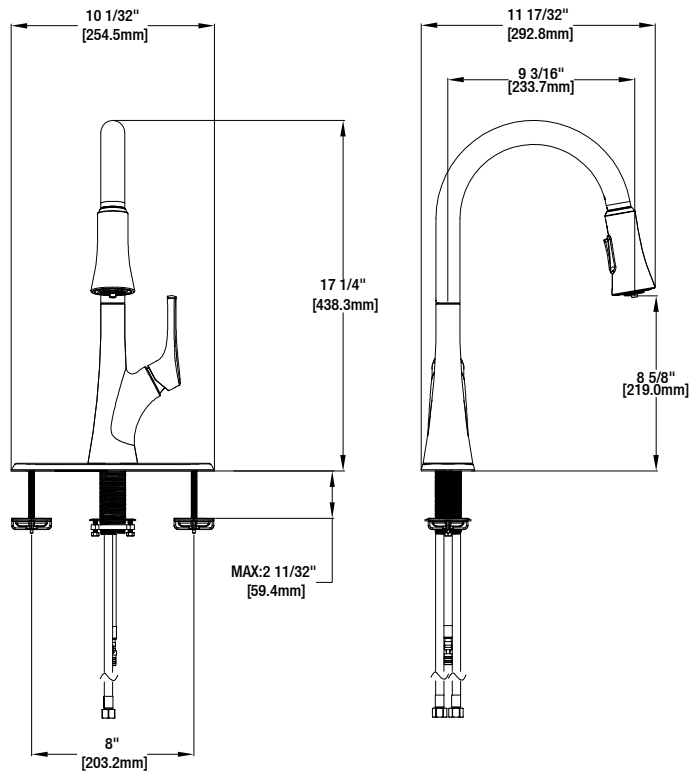

Single-Handle Pull-Down Sprayer Kitchen Faucet with LED Light

FEATURES

- Requires 1-Hole or 3-Holes Sink with 8" On-Center
- Flexible Supply Lines with 3/8" Compression Fittings
- Max Flow Rate: 1.8 gpm (6.8 L/min) at 60 psi
- Max Countertop Thickness: 2 11/32"
- Spout Reach: 9 3/16"
- Spout Height: 17 1/4"
- Ceramic Disc Valve for Lifetime Drip-free Operation
- With 2-function LED Sprayhead Aerated Stream or Gentle Spray
- With Zinc Lever Handle
- Recessed Aerator

WARRANTY

- Limited Lifetime Warranty

INSTALLATION DIMENSIONS

Glacier Bay reserves the right to make changes in specifications and materials and to change and discontinue models, both without notice or obligation. Dimensions are for reference only.