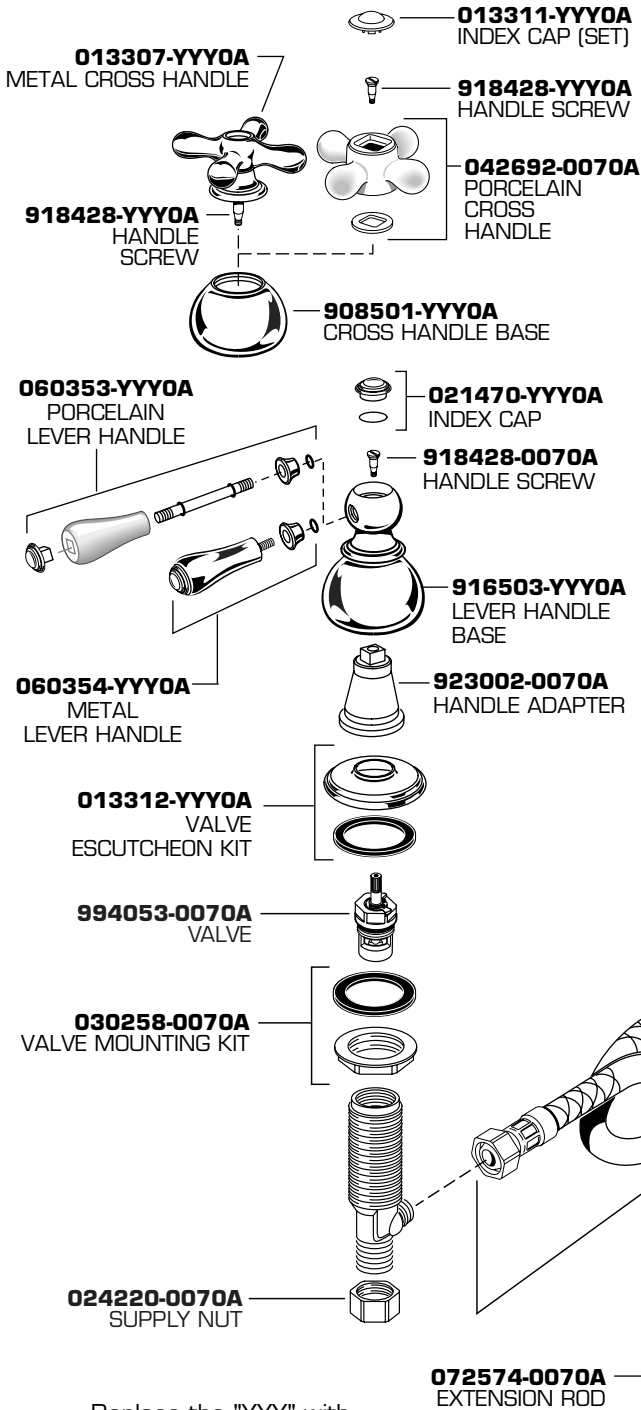

## SPREAD LAVATORY FAUCETS

### MODEL NUMBERS

**7871 SERIES**  
**7881 SERIES**

**072574-0070A** EXTENSION ROD

**M953006-0070A** TEE & HOSE KIT

**953450-YYY0A** COMPLETE DRAIN ASSEMBLY

**070847-0070A** CLIP

**066118-0070A** PIVOT ROD

**066116-YYY0A** DRAIN STOPPER

**066117-YYY0A** FLANGE KIT

FLANGE

GASKET

WASHER

LOCKNUT

**A900984-0070A** DRAIN BODY

**M961711-0070A** TAILPIECE INSERT

**070532-0040A** TAILPIECE