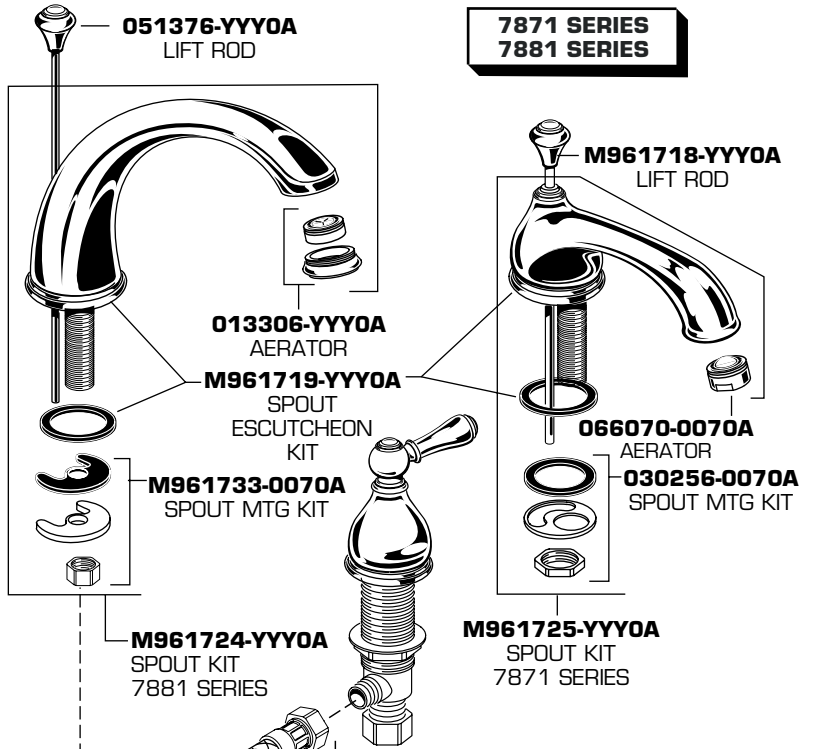

### MODEL NUMBERS

**7871 SERIES**  
**7881 SERIES**

**072574-0070A** EXTENSION ROD

**M953006-0070A** TEE & HOSE KIT

**953450-YYY0A** COMPLETE DRAIN ASSEMBLY

**070847-0070A** CLIP

**066118-0070A** PIVOT ROD

**066116-YYY0A** DRAIN STOPPER

**066117-YYY0A** FLANGE KIT

FLANGE

GASKET

WASHER

LOCKNUT

**A900984-0070A** DRAIN BODY

**M961711-0070A** TAILPIECE INSERT

**070532-0040A** TAILPIECE