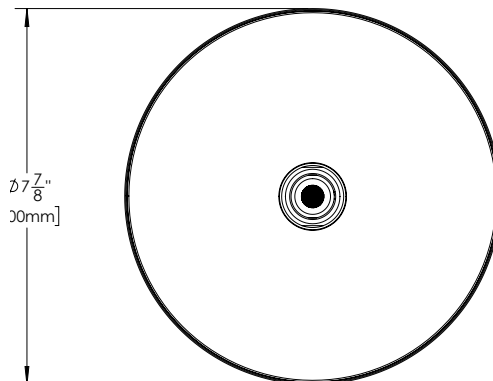

DIMENSIONS:

NOTE: 1. All dimensions are in inches (millimeters) unless otherwise specified and are subject to change without notice.

Architect/Engineer Approval Space:

SPEAKMAN
400 ANCHOR MILL ROAD
NEW CASTLE, DE 19720

P: 800-537-2107
F: 800-977-2747
W: WWW.SPEAKMAN.COM
R: JULY 2017