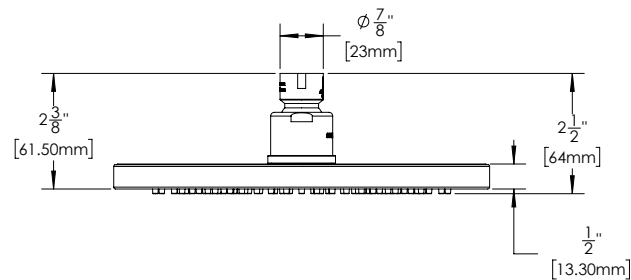

SPEAKMAN® S-2762

Neo™ Round Rain Shower Head

FEATURES:

- 8 In. Round Rain Shower Head
- Brass construction
- 1/2 in. NPT inlet
- 105 rubber spray outlets
- 2.5 gpm (9.5 L/min) flow rate

FINISH:

PC BN

COMPLIANCE:

- ASME A112.18.1/CSA B125.1 compliant

WARRANTY:

- Limited Lifetime Warranty (consumer use)
- 1 Year Limited (commercial use)

DIMENSIONS:

 NOTE: 1. All dimensions are in inches (millimeters) unless otherwise specified and are subject to change without notice.