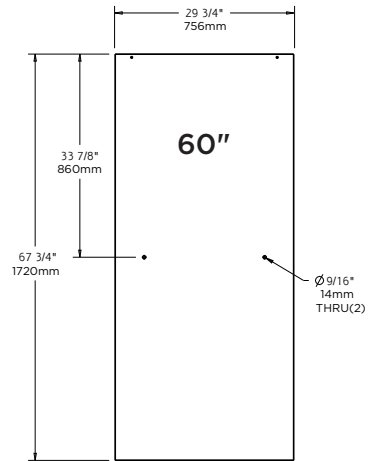

TECHNICAL DATA

Shower Door

SLIDING SHOWER 48" & 60" GLASS PANELS

MATERIALS:

1/4" (6mm) Tempered Glass Panel.

INSTALLATION:

Detailed Instructions and Hardware Included for Easy Installation.

UNIQUE FEATURE:

Spot Guard Easy Clean Coating.

Traditional:

48": Fits Doors with an Opening min/max of 43 3/8" - 47 3/8" (110cm-120cm), with a Height of 70" (178cm).

60": Fits doors with an opening min/max of 50 1/8" - 59 3/8" (127cm-151cm), with a Height of 70" (178cm).

Contemporary:

48": Fits Doors with an Opening min/max of 43 3/8" - 47 3/8" (110cm-120cm), with a Height of 71" (180cm).

60": Fits Doors with an Opening min/max of 50 1/8" - 58 1/2" (127cm-149cm), with a Height of 71" (180cm).