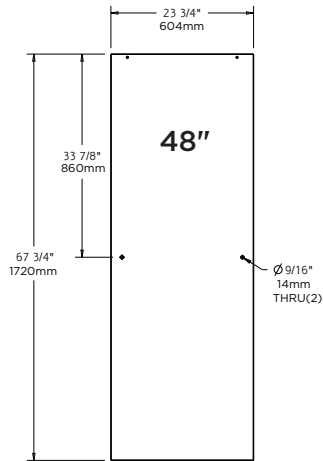

TECHNICAL DATA

Shower Door

SLIDING SHOWER 48" & 60" GLASS PANELS

MATERIALS:

1/4" (6mm) Tempered Glass Panel.

INSTALLATION:

Detailed Instructions and Hardware Included for Easy Installation.

UNIQUE FEATURE:

Spot Guard Easy Clean Coating.

Traditional:

48": Fits Doors with an Opening min/max of 43 3/8" - 47 3/8" (110cm-120cm), with a Height of 70" (178cm).

60": Fits doors with an opening min/max of 50 1/8" - 59 3/8" (127cm-151cm), with a Height of 70" (178cm).

Contemporary:

48": Fits Doors with an Opening min/max of 43 3/8" - 47 3/8" (110cm-120cm), with a Height of 71" (180cm).

60": Fits Doors with an Opening min/max of 50 1/8" - 58 1/2" (127cm-149cm), with a Height of 71" (180cm).