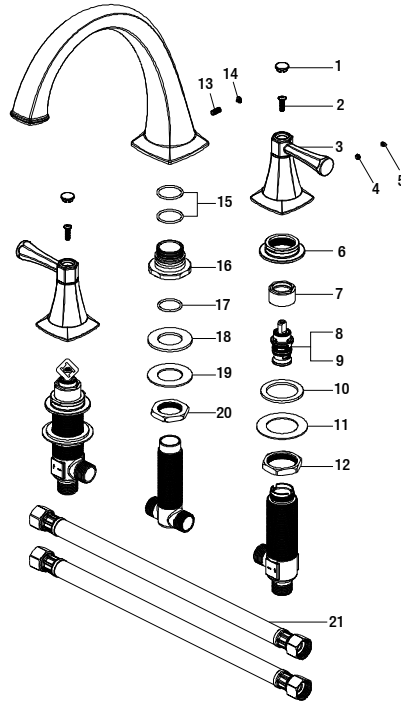

Stillmore Roman Tub Faucet in Brushed Nickel

| MODEL        | SKU #     | FINISH         |
|--------------|-----------|----------------|
| HD65601-5004 | 306069248 | Brushed Nickel |

Many replacement parts can be purchased online or at your local store. Please use the table below to identify the part SKU number needed, go to [HOMEDEPOT.COM](http://HOMEDEPOT.COM), and check for online and store availability. If you can't find the part you are looking for, please call 1-855-HD-GLACIER.

| Part | Description     | Part #    | Internet SKU #            | Store SKU # |
|------|-----------------|-----------|---------------------------|-------------|
| 1    | Index           | RP1008904 |                           |             |
| 2    | Screw           | RP50005   |                           |             |
| 3    | Handle assembly | RP1364504 |                           |             |
| 4    | Set screw       | RP50117   |                           |             |
| 5    | Index           | RP10065   |                           |             |
| 6    | Flange          | RP70653   |                           |             |
| 7    | Bonnet nut      | RP70001   |                           |             |
| 8    | Cartridge H     | RP20067   | <a href="#">301158139</a> |             |
| 9    | Cartridge C     | RP20068   | <a href="#">301158129</a> |             |
| 10   | Rubber washer   | RP64023   |                           |             |
| 11   | Metal washer    | RP64024   |                           |             |