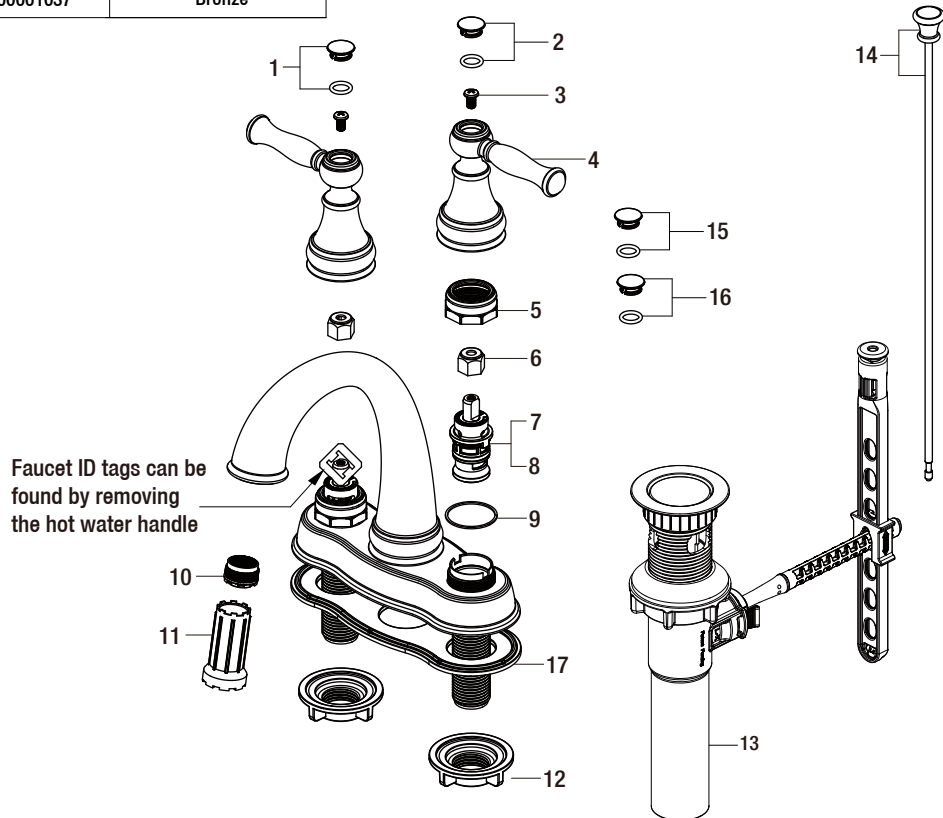

Replacement Parts List

Fairway 4 in. Centerset 2-Handle High-Arc Bathroom Faucet in Bronze

MODEL	STORE SKU #	FINISH
67529W-6A27H2	1000001037	Bronze

Many replacement parts can be purchased online or at your local store. Please use the table below to identify the part SKU number needed, go to HOMEDEPOT.COM, and check for online and store availability. If you can't find the part you are looking for, please call 1-855-HD-GLACIER.

Part	Description	Part #	Internet SKU #	Store SKU #
1	Bronze index	RP8037327H2	302558484	
2	Bronze index	RP8037427H2		
3	Screw	RP50154		
4	Handle	RP1330427H2		
5	Bonnet nut	RP70435	206864739	
6	Inverter	RP64044	206671349	
7	Cartridge H	RP20067	301158139	
8	Cartridge C	RP20068	301158129	
9	Washer	RP64124		

Part	Description	Part #	Internet SKU #	Store SKU #
10	Aerator	RP30215		
11	Plastic wrench	RP30040		
12	Mounting nut	RP56001	203193994	579276
13	ClickInstall™ drain assembly	RP4022827H2		
14	Lift rod	RP4025527H2		
15	White index	RP80376	302558484	
16	White index	RP80377		
17	Gasket	RP70483		