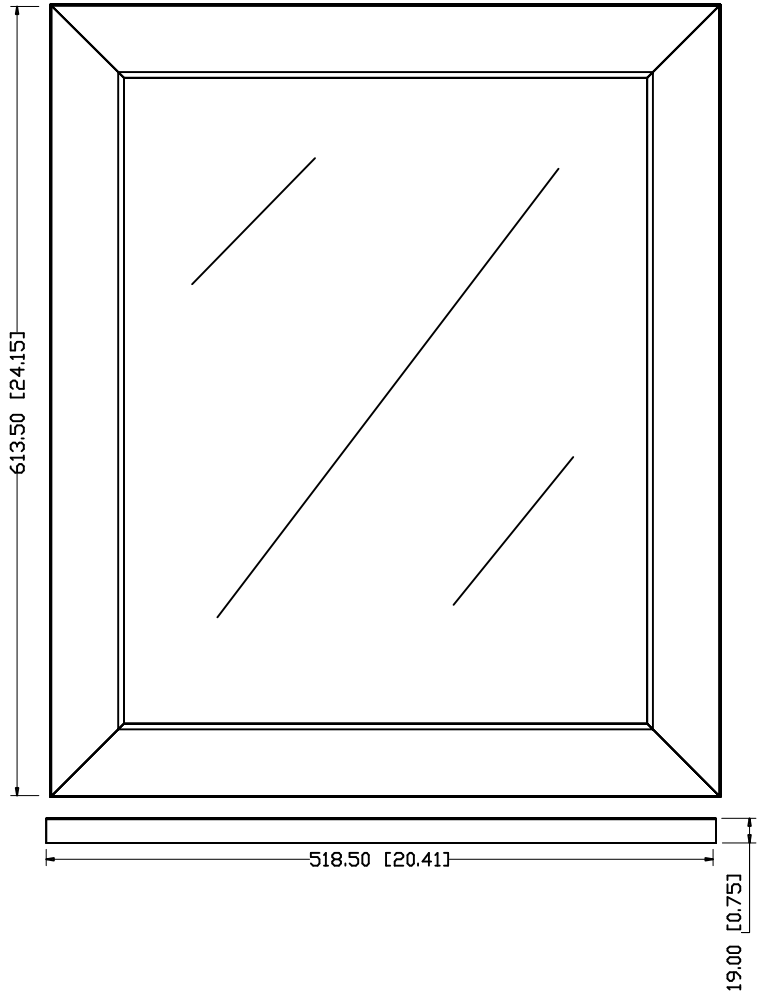

#	ITEM ID	DESCRIPTION
1	C224P3-EE	Concept 2, 24in w/VTop & Mirror - Elm Ember

REV	ECO#	DESCRIPTION	APRV'D BY DATE
0		Released	CMR 5/18/18

BACK VIEW

ISOMETRIC VIEW

FRONT VIEW

RIGHT SIDE VIEW

	Edge Banding	
(A)	Surface Cabinet Exterior	
(B)	Surface Cabinet Interior	
TAG	SIZE	QUANTITY
①	∅ 3 ↓ 3-9	#
②	∅ 5 ↓ 13	#
③	∅ 5 ↓ 30	#
④	∅ 6 ↓ 13	#
⑤	∅ 6 ↓ 19	#
⑥	∅ 7.5 ↓ THRU	#
⑦	∅ 8 ↓ 11.7	#
⑧	∅ 35 ↓ 11.7	#

TITLE:	C224P3-EE 24" Elm Ember
SIZE: A	PART NO/PAGE 1 OF 1
REV: 0	

TRUE R3.18  
[0.125]

R3.18  
[0.125]

**PROPRIETARY AND CONFIDENTIAL**  
THE INFORMATION CONTAINED IN THIS DRAWING IS THE SOLE PROPERTY OF WOODCRAFTERS. ANY REPRODUCTION IN PART OR AS A WHOLE WITHOUT THE WRITTEN PERMISSION OF WOODCRAFTERS IS PROHIBITED.

		SIZE	DWG. NO.	SHEET 1 OF 1
		<b>A</b>		ALPINE TOP 24 - 2ND GENERATION - FG

Description
Wall Mirror 20.5x24.25in Elm Ember Paper Wrap

REV	ECO#	DESCRIPTION	DATE
0			May. 18, 18.

Front View

Back View

PROPRIETARY AND CONFIDENTIAL  
 THE INFORMATION CONTAINED IN THIS DRAWING IS THE  
 SOLE PROPERTY OF WOODCRAFTERS HOME PRODUCTS  
 L.L.C. ANY REPRODUCTION IN PART OR AS A WHOLE  
 WITHOUT THE WRITTEN PERMISSION OF WOODCRAFTERS  
 HOME PRODUCTS L.L.C. IS PROHIBITED.

UNLESS OTHERWISE SPECIFIED  
 DIMENSIONS ARE IN mm and In  
 AND TOLERANCES ARE  
 +/- 1mm (.04in)

DRAWN BY:	Carlos M. Reyes
CHECKED BY:	Dagoberto Rdz.
APPROVED BY:	Alexandro H.
DO NOT SCALE DRAWING	SCALE: 1:1
SIZE:	A