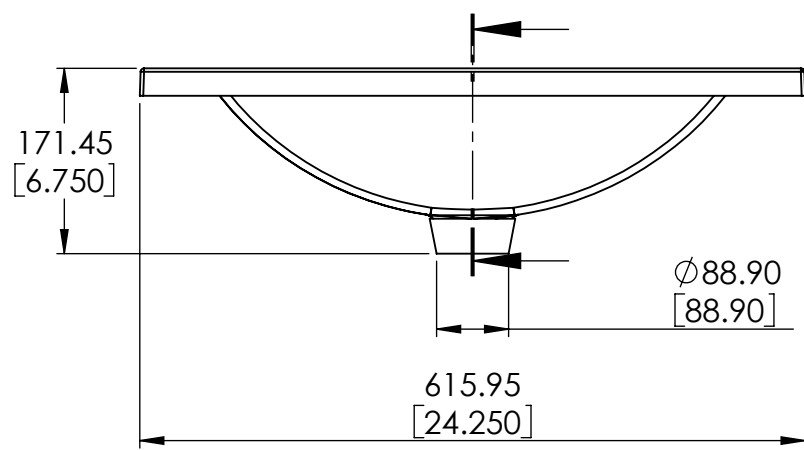

#	ITEM ID	DESCRIPTION
1	C224P3-EE	Concept 2, 24in w/VTop & Mirror - Elm Ember

REV	ECO#	DESCRIPTION	APRV'D BY DATE
0		Released	CMR 5/18/18

BACK VIEW

ISOMETRIC VIEW

FRONT VIEW

RIGHT SIDE VIEW

	Edge Banding	
(A)	Surface Cabinet Exterior	
(B)	Surface Cabinet Interior	
TAG	SIZE	QUANTITY
①	∅ 3 ↓ 3-9	#
②	∅ 5 ↓ 13	#
③	∅ 5 ↓ 30	#
④	∅ 6 ↓ 13	#
⑤	∅ 6 ↓ 19	#
⑥	∅ 7.5 ↓ THRU	#
⑦	∅ 8 ↓ 11.7	#
⑧	∅ 35 ↓ 11.7	#

UNLESS OTHERWISE SPECIFIED  
 DIMENSIONS ARE IN mm  
 and[inches]  
 AND TOLERANCES ARE  
 +/- 1 [0.04]

DRAWN BY:	Carlos Reyes
CHECKED BY:	Diego Roberto Ráz
APPROVED BY:	Alexandro H.
DO NOT SCALE DRAWING	SCALE:

TITLE:	C224P3-EE 24" Elm Ember
SIZE: A	PART NO/PAGE 1 OF 1
REV: 0	

TRUE R3.18  
[0.125]

R3.18  
[0.125]

**PROPRIETARY AND CONFIDENTIAL**  
THE INFORMATION CONTAINED IN THIS DRAWING IS THE SOLE PROPERTY OF WOODCRAFTERS. ANY REPRODUCTION IN PART OR AS A WHOLE WITHOUT THE WRITTEN PERMISSION OF WOODCRAFTERS IS PROHIBITED.

UNLESS OTHERWISE SPECIFIED  
DIMENSIONS ARE IN MM. AND [INCHES]  
TOLERANCES ARE  
+ 3.175 [0.125] - 3.175 [0.125]  
SCALE: 1:7

	NAME	DATE
DRAWN	R. CAZAREZ	JAN/30/2013
CHECKED	R. CAZAREZ	JAN/30/2013
ENG APPR.	R. CAZAREZ	JAN/30/2013
MFG APPR.		