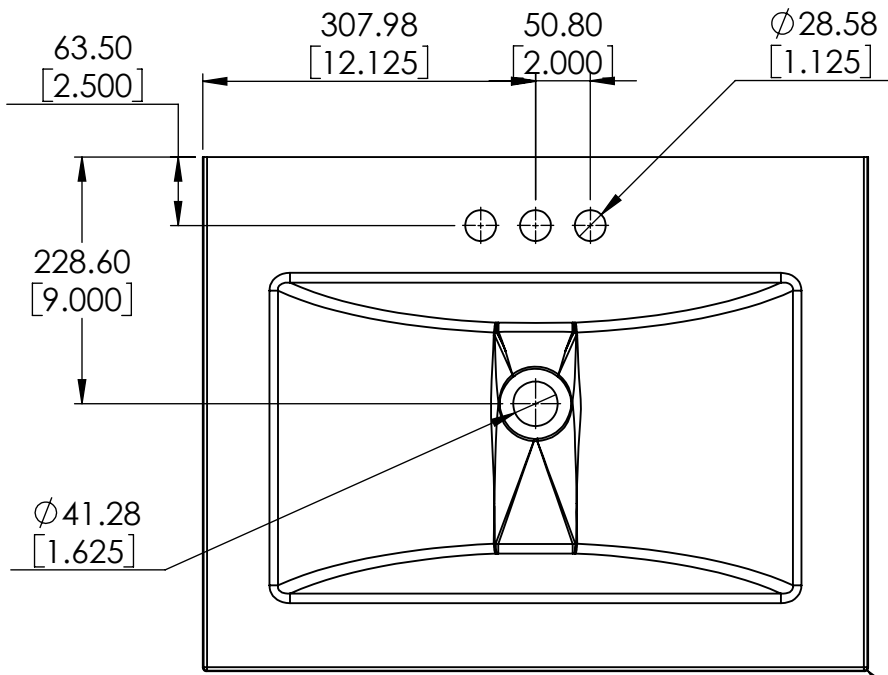

#	ITEM ID	DESCRIPTION
1	C224P3-EE	Concept 2, 24in w/VTop & Mirror - Elm Ember

REV	ECO#	DESCRIPTION	APRV'D BY DATE
0		Released	CMR 5/18/18

BACK VIEW

ISOMETRIC VIEW

FRONT VIEW

RIGHT SIDE VIEW

	Edge Banding	
(A)	Surface Cabinet Exterior	
(B)	Surface Cabinet Interior	
TAG	SIZE	QUANTITY
①	∅ 3 ↓ 3-9	#
②	∅ 5 ↓ 13	#
③	∅ 5 ↓ 30	#
④	∅ 6 ↓ 13	#
⑤	∅ 6 ↓ 19	#
⑥	∅ 7.5 ↓ THRU	#
⑦	∅ 8 ↓ 11.7	#
⑧	∅ 35 ↓ 11.7	#

TITLE:	C224P3-EE 24" Elm Ember
SIZE: A	PART NO/PAGE 1 OF 1
REV: 0	

TRUE R3.18  
[0.125]

R3.18  
[0.125]

**PROPRIETARY AND CONFIDENTIAL**  
THE INFORMATION CONTAINED IN THIS DRAWING IS THE SOLE PROPERTY OF WOODCRAFTERS. ANY REPRODUCTION IN PART OR AS A WHOLE WITHOUT THE WRITTEN PERMISSION OF WOODCRAFTERS IS PROHIBITED.

		SIZE	DWG. NO.	SHEET 1 OF 1
		<b>A</b>		ALPINE TOP 24 - 2ND GENERATION - FG

Description
Wall Mirror 20.5x24.25in Elm Ember Paper Wrap

REV	ECO#	DESCRIPTION	DATE
0			May. 18, 18.

Front View

Back View

PROPRIETARY AND CONFIDENTIAL  
 THE INFORMATION CONTAINED IN THIS DRAWING IS THE  
 SOLE PROPERTY OF WOODCRAFTERS HOME PRODUCTS  
 L.L.C. ANY REPRODUCTION IN PART OR AS A WHOLE  
 WITHOUT THE WRITTEN PERMISSION OF WOODCRAFTERS  
 HOME PRODUCTS L.L.C. IS PROHIBITED.

UNLESS OTHERWISE SPECIFIED  
 DIMENSIONS ARE IN mm and In  
 AND TOLERANCES ARE  
 +/- 1mm (.04in)

DRAWN BY:	Carlos M. Reyes
CHECKED BY:	Dagoberto Rdz.
APPROVED BY:	Alexandro H.
DO NOT SCALE DRAWING	SCALE: 1:1
SIZE:	A