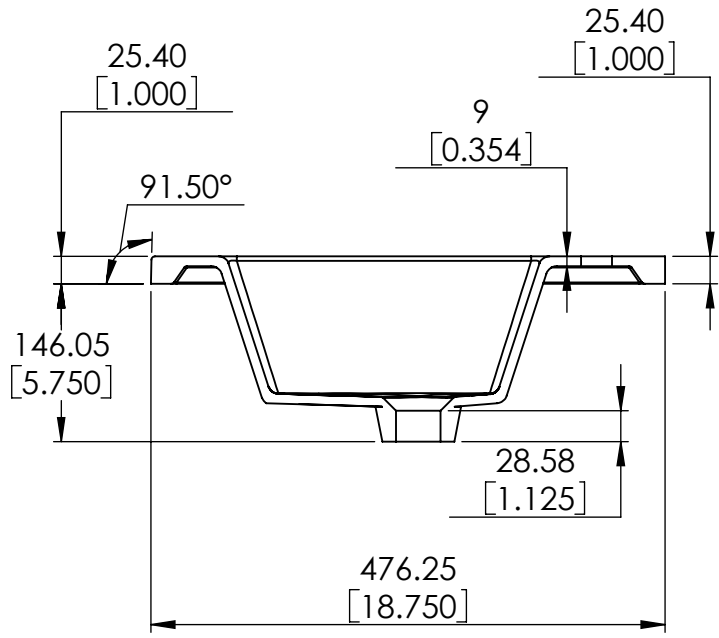

#	ITEM ID	DESCRIPTION
1	C224P3-EE	Concept 2, 24in w/VTop & Mirror - Elm Ember

REV	ECO#	DESCRIPTION	APRV'D BY DATE
0		Released	CMR 5/18/18

BACK VIEW

ISOMETRIC VIEW

FRONT VIEW

RIGHT SIDE VIEW

	Edge Banding	
(A)	Surface Cabinet Exterior	
(B)	Surface Cabinet Interior	
TAG	SIZE	QUANTITY
①	∅ 3 ↓ 3-9	#
②	∅ 5 ↓ 13	#
③	∅ 5 ↓ 30	#
④	∅ 6 ↓ 13	#
⑤	∅ 6 ↓ 19	#
⑥	∅ 7.5 ↓ THRU	#
⑦	∅ 8 ↓ 11.7	#
⑧	∅ 35 ↓ 11.7	#

UNLESS OTHERWISE SPECIFIED  
 DIMENSIONS ARE IN mm  
 and[inches]  
 AND TOLERANCES ARE  
 +/- 1 [0.04]

DRAWN BY:	Carlos Reyes
CHECKED BY:	Diego Roberto Ráz
APPROVED BY:	Alexandro H.
DO NOT SCALE DRAWING	SCALE:

TITLE:	C224P3-EE 24" Elm Ember
SIZE: A	PART NO/PAGE 1 OF 1
REV: 0	

TRUE R3.18  
[0.125]

R3.18  
[0.125]

**PROPRIETARY AND CONFIDENTIAL**  
THE INFORMATION CONTAINED IN THIS DRAWING IS THE SOLE PROPERTY OF WOODCRAFTERS. ANY REPRODUCTION IN PART OR AS A WHOLE WITHOUT THE WRITTEN PERMISSION OF WOODCRAFTERS IS PROHIBITED.

UNLESS OTHERWISE SPECIFIED  
 DIMENSIONS ARE IN mm and In  
 AND TOLERANCES ARE  
 +/- 1mm (.04in)

DRAWN BY:	Carlos M. Reyes
CHECKED BY:	Dagoberto Rdz.
APPROVED BY:	Alexandro H.
DO NOT SCALE DRAWING	SCALE: 1:1
SIZE:	A