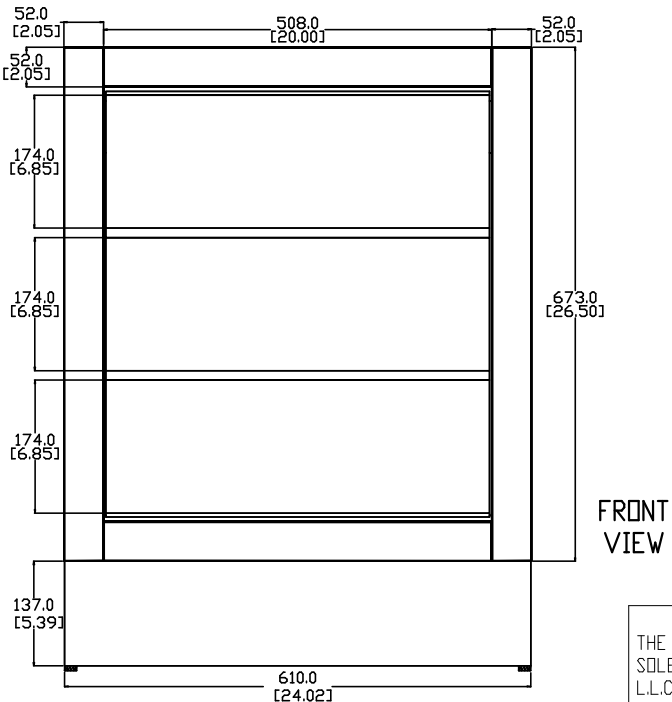

#	ITEM ID	DESCRIPTION
1	C224P3-EE	Concept 2, 24in w/VTop & Mirror - Elm Ember

REV	ECO#	DESCRIPTION	APRV'D BY DATE
0		Released	CMR 5/18/18

BACK VIEW

ISOMETRIC VIEW

FRONT VIEW

RIGHT SIDE VIEW

	Edge Banding	
(A)	Surface Cabinet Exterior	
(B)	Surface Cabinet Interior	
TAG	SIZE	QUANTITY
①	∅ 3 ↓ 3-9	#
②	∅ 5 ↓ 13	#
③	∅ 5 ↓ 30	#
④	∅ 6 ↓ 13	#
⑤	∅ 6 ↓ 19	#
⑥	∅ 7.5 ↓ THRU	#
⑦	∅ 8 ↓ 11.7	#
⑧	∅ 35 ↓ 11.7	#

TITLE:	C224P3-EE 24" Elm Ember
SIZE: A	PART NO/PAGE 1 OF 1
REV: 0	

TRUE R3.18  
[0.125]

R3.18  
[0.125]

**PROPRIETARY AND CONFIDENTIAL**  
THE INFORMATION CONTAINED IN THIS DRAWING IS THE SOLE PROPERTY OF WOODCRAFTERS. ANY REPRODUCTION IN PART OR AS A WHOLE WITHOUT THE WRITTEN PERMISSION OF WOODCRAFTERS IS PROHIBITED.

UNLESS OTHERWISE SPECIFIED  
DIMENSIONS ARE IN MM. AND [INCHES]  
TOLERANCES ARE  
+ 3.175 [0.125] - 3.175 [0.125]  
SCALE: 1:7

	NAME	DATE
DRAWN	R. CAZAREZ	JAN/30/2013
CHECKED	R. CAZAREZ	JAN/30/2013
ENG APPR.	R. CAZAREZ	JAN/30/2013
MFG APPR.		

UNLESS OTHERWISE SPECIFIED  
 DIMENSIONS ARE IN mm and In  
 AND TOLERANCES ARE  
 +/- 1mm (.04in)

DRAWN BY:	Carlos M. Reyes
CHECKED BY:	Dagoberto Rdz.
APPROVED BY:	Alexandro H.
DO NOT SCALE DRAWING	SCALE: 1:1
SIZE:	A