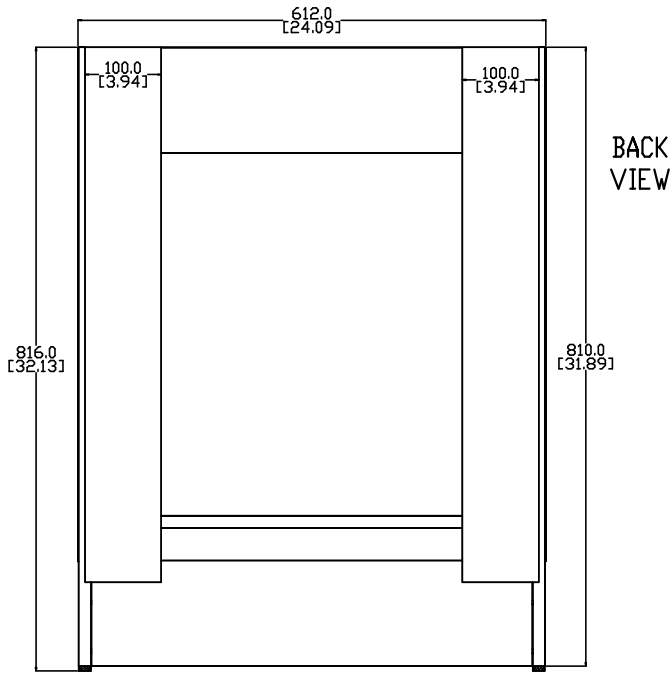

#	ITEM ID	DESCRIPTION
1	C224P3-EE	Concept 2, 24in w/VTop & Mirror - Elm Ember

REV	ECO#	DESCRIPTION	APRV'D BY DATE
0		Released	CMR 5/18/18

BACK VIEW

ISOMETRIC VIEW

FRONT VIEW

RIGHT SIDE VIEW

	Edge Banding	
(A)	Surface Cabinet Exterior	
(B)	Surface Cabinet Interior	
TAG	SIZE	QUANTITY
①	∅ 3 ↓ 3-9	#
②	∅ 5 ↓ 13	#
③	∅ 5 ↓ 30	#
④	∅ 6 ↓ 13	#
⑤	∅ 6 ↓ 19	#
⑥	∅ 7.5 ↓ THRU	#
⑦	∅ 8 ↓ 11.7	#
⑧	∅ 35 ↓ 11.7	#

TITLE:	C224P3-EE 24" Elm Ember
SIZE: A	PART NO/PAGE 1 OF 1
REV: 0	

TRUE R3.18  
[0.125]

R3.18  
[0.125]

**PROPRIETARY AND CONFIDENTIAL**  
THE INFORMATION CONTAINED IN THIS DRAWING IS THE SOLE PROPERTY OF WOODCRAFTERS. ANY REPRODUCTION IN PART OR AS A WHOLE WITHOUT THE WRITTEN PERMISSION OF WOODCRAFTERS IS PROHIBITED.

		SIZE	DWG. NO.	SHEET 1 OF 1
		<b>A</b>		ALPINE TOP 24 - 2ND GENERATION - FG

Description
Wall Mirror 20.5x24.25in Elm Ember Paper Wrap

REV	ECO#	DESCRIPTION	DATE
0			May. 18, 18.

Front View

Back View

PROPRIETARY AND CONFIDENTIAL  
 THE INFORMATION CONTAINED IN THIS DRAWING IS THE  
 SOLE PROPERTY OF WOODCRAFTERS HOME PRODUCTS  
 L.L.C. ANY REPRODUCTION IN PART OR AS A WHOLE  
 WITHOUT THE WRITTEN PERMISSION OF WOODCRAFTERS  
 HOME PRODUCTS L.L.C. IS PROHIBITED.

UNLESS OTHERWISE SPECIFIED  
 DIMENSIONS ARE IN mm and In  
 AND TOLERANCES ARE  
 +/- 1mm (.04in)

DRAWN BY:	Carlos M. Reyes
CHECKED BY:	Dagoberto Rdz.
APPROVED BY:	Alexandro H.
DO NOT SCALE DRAWING	SCALE: 1:1
SIZE:	A