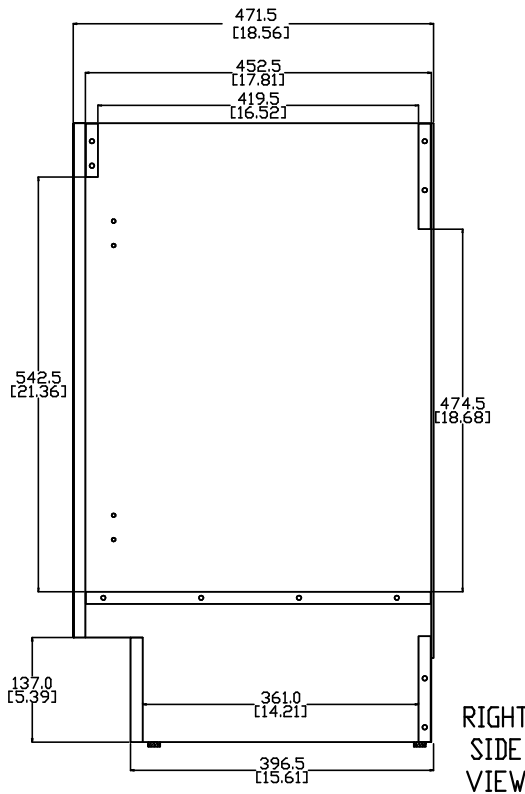

#	ITEM ID	DESCRIPTION
1	C224P3-EE	Concept 2, 24in w/VTop & Mirror - Elm Ember

REV	ECO#	DESCRIPTION	APRV'D BY DATE
0		Released	CMR 5/18/18

BACK VIEW

ISOMETRIC VIEW

FRONT VIEW

RIGHT SIDE VIEW

	Edge Banding	
(A)	Surface Cabinet Exterior	
(B)	Surface Cabinet Interior	
TAG	SIZE	QUANTITY
①	∅ 3 ↓ 3-9	#
②	∅ 5 ↓ 13	#
③	∅ 5 ↓ 30	#
④	∅ 6 ↓ 13	#
⑤	∅ 6 ↓ 19	#
⑥	∅ 7.5 ↓ THRU	#
⑦	∅ 8 ↓ 11.7	#
⑧	∅ 35 ↓ 11.7	#

TITLE:	C224P3-EE 24" Elm Ember
SIZE: A	PART NO/PAGE 1 OF 1
REV: 0	

TRUE R3.18  
[0.125]

R3.18  
[0.125]

**PROPRIETARY AND CONFIDENTIAL**  
THE INFORMATION CONTAINED IN THIS DRAWING IS THE SOLE PROPERTY OF WOODCRAFTERS. ANY REPRODUCTION IN PART OR AS A WHOLE WITHOUT THE WRITTEN PERMISSION OF WOODCRAFTERS IS PROHIBITED.

		SIZE	DWG. NO.	SHEET 1 OF 1
		<b>A</b>		ALPINE TOP 24 - 2ND GENERATION - FG

Description
Wall Mirror 20.5x24.25in Elm Ember Paper Wrap

REV	ECO#	DESCRIPTION	DATE
0			May. 18, 18.

Front View

Back View

PROPRIETARY AND CONFIDENTIAL  
 THE INFORMATION CONTAINED IN THIS DRAWING IS THE  
 SOLE PROPERTY OF WOODCRAFTERS HOME PRODUCTS  
 L.L.C. ANY REPRODUCTION IN PART OR AS A WHOLE  
 WITHOUT THE WRITTEN PERMISSION OF WOODCRAFTERS  
 HOME PRODUCTS L.L.C. IS PROHIBITED.

UNLESS OTHERWISE SPECIFIED  
 DIMENSIONS ARE IN mm and In  
 AND TOLERANCES ARE  
 +/- 1mm (.04in)

DRAWN BY:	Carlos M. Reyes
CHECKED BY:	Dagoberto Rdz.
APPROVED BY:	Alexandro H.
DO NOT SCALE DRAWING	SCALE: 1:1
SIZE:	A