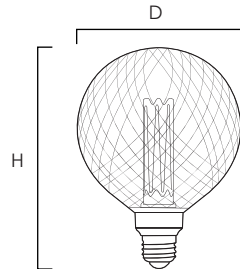

BULB TYPE: ST64

MEASUREMENTS

DIMENSIONS : 2.5"D x 5.5"H

HANGING WEIGHT : 0.19 Lb

MATERIAL

GLASS: Clear

BULB TYPE: D40

MEASUREMENTS

DIMENSIONS : 5"D x 7"H

HANGING WEIGHT : 0.44 Lb

MATERIAL

GLASS: Diamond

BULB TYPE: G40

MEASUREMENTS

DIMENSIONS : 5"D x 6.5"H

HANGING WEIGHT : 0.42 Lb

MATERIAL

GLASS: Clear

BULB TYPE: G40

MEASUREMENTS

DIMENSIONS : 5"D x 6.5"H

HANGING WEIGHT : 0.44 Lb

MATERIAL

GLASS: Prismatic

BULB TYPE: A52

MEASUREMENTS

DIMENSIONS : 6.5"D x 12"H

HANGING WEIGHT : 1.12 Lb

MATERIAL

GLASS: Fluted

LAMPING

WATTAGE : 3.5W