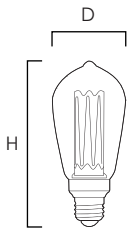

BULB TYPE: ST64

MEASUREMENTS

DIMENSIONS : 2.5"D x 5.5"H

HANGING WEIGHT : 0.19 Lb

MATERIAL

GLASS: Clear

BULB TYPE: D40

MEASUREMENTS

DIMENSIONS : 5"D x 7"H

HANGING WEIGHT : 0.44 Lb

MATERIAL

GLASS: Diamond

BULB TYPE: G40

MEASUREMENTS

DIMENSIONS : 5"D x 6.5"H

HANGING WEIGHT : 0.42 Lb

MATERIAL

GLASS: Clear

BULB TYPE: G40

MEASUREMENTS

DIMENSIONS : 5"D x 6.5"H

HANGING WEIGHT : 0.44 Lb

MATERIAL

GLASS: Prismatic

BULB TYPE: A52

MEASUREMENTS

DIMENSIONS : 6.5"D x 12"H

HANGING WEIGHT : 1.12 Lb

MATERIAL

GLASS: Fluted

LAMPING

WATTAGE : 3.5W