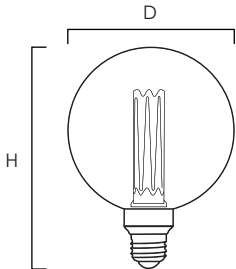

BULB TYPE: ST64

MEASUREMENTS

DIMENSIONS : 2.5"D x 5.5"H

HANGING WEIGHT : 0.19 Lb

MATERIAL

GLASS: Clear

BULB TYPE: D40

MEASUREMENTS

DIMENSIONS : 5"D x 7"H

HANGING WEIGHT : 0.44 Lb

MATERIAL

GLASS: Diamond

BULB TYPE: G40

MEASUREMENTS

DIMENSIONS : 5"D x 6.5"H

HANGING WEIGHT : 0.42 Lb

MATERIAL

GLASS: Clear

BULB TYPE: G40

MEASUREMENTS

DIMENSIONS : 5"D x 6.5"H

HANGING WEIGHT : 0.44 Lb

MATERIAL

GLASS: Prismatic

BULB TYPE: A52

MEASUREMENTS

DIMENSIONS : 6.5"D x 12"H

HANGING WEIGHT : 1.12 Lb

MATERIAL

GLASS: Fluted

LAMPING

WATTAGE : 3.5W