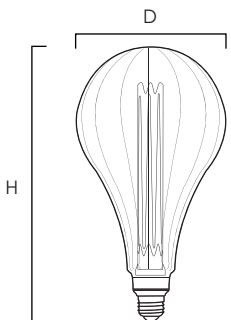

BULB TYPE: ST64

MEASUREMENTS

DIMENSIONS : 2.5"D x 5.5"H

HANGING WEIGHT : 0.19 Lb

MATERIAL

GLASS: Clear

BULB TYPE: D40

MEASUREMENTS

DIMENSIONS : 5"D x 7"H

HANGING WEIGHT : 0.44 Lb

MATERIAL

GLASS: Diamond

BULB TYPE: G40

MEASUREMENTS

DIMENSIONS : 5"D x 6.5"H

HANGING WEIGHT : 0.42 Lb

MATERIAL

GLASS: Clear

BULB TYPE: G40

MEASUREMENTS

DIMENSIONS : 5"D x 6.5"H

HANGING WEIGHT : 0.44 Lb

MATERIAL

GLASS: Prismatic

BULB TYPE: A52

MEASUREMENTS

DIMENSIONS : 6.5"D x 12"H

HANGING WEIGHT : 1.12 Lb

MATERIAL

GLASS: Fluted

LAMPING

WATTAGE : 3.5W