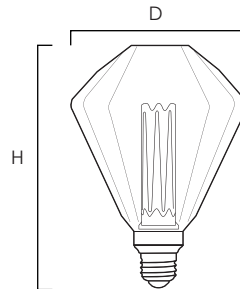

BULB TYPE: ST64

MEASUREMENTS

DIMENSIONS : 2.5"D x 5.5"H

HANGING WEIGHT : 0.19 Lb

MATERIAL

GLASS: Clear

BULB TYPE: D40

MEASUREMENTS

DIMENSIONS : 5"D x 7"H

HANGING WEIGHT : 0.44 Lb

MATERIAL

GLASS: Diamond

BULB TYPE: G40

MEASUREMENTS

DIMENSIONS : 5"D x 6.5"H

HANGING WEIGHT : 0.42 Lb

MATERIAL

GLASS: Clear

BULB TYPE: G40

MEASUREMENTS

DIMENSIONS : 5"D x 6.5"H

HANGING WEIGHT : 0.44 Lb

MATERIAL

GLASS: Prismatic

BULB TYPE: A52

MEASUREMENTS

DIMENSIONS : 6.5"D x 12"H

HANGING WEIGHT : 1.12 Lb

MATERIAL

GLASS: Fluted

LAMPING

WATTAGE : 3.5W