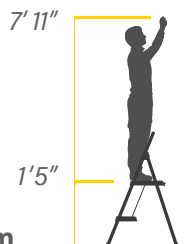

**GLS-2CS  
2 STEP  
STEEL  
COMPACT**

EXCLUSIVELY AT

**KEEP IT HANDY**

*The 2 Step Compact Steel is convenient, easy to use, and can be opened and closed with one hand. With a slim fold design measured at 2.25 in. deep, the 2 Step Compact Steel stores razor thin in your home, and will become the go-to for the quick, everyday uses.*

**LOSE THE WEIGHT**

*Weighing in at only 8.5 pounds, the stool can easily be moved with you, so it won't slow you down*

**SAFETY**

*Non-slip tread and oversized non-marring feet improve stability*

**SECURITY**

*Safety latch keeps steps in place*

**SPECIFICATIONS**

**Duty Rating:** 225lbs ANSI Type II  
**Open Dimensions:** 18.9"L x 16.5"W x 29.5"H  
**Folded Dimensions:** 2.25"L x 16.5"W x 32"H  
**Top Platform:** 13" x 8"  
**Weight:** 8.5lbs  
**Store SKU:** 1001397998