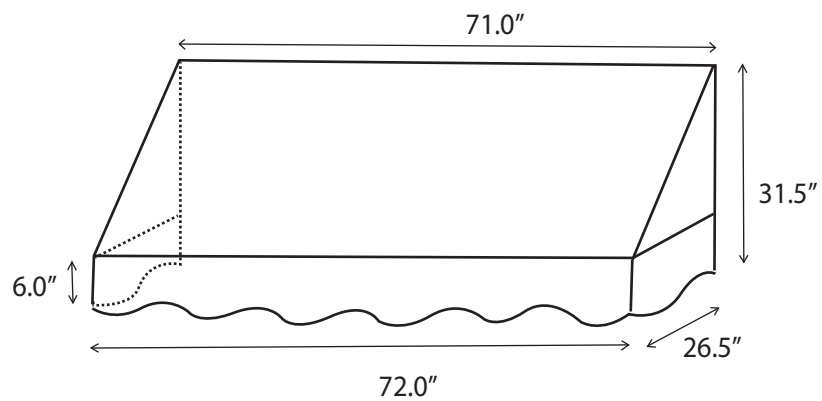

Awning in a Box® CLASSIC Dimensions

4FT AWNING CLASSIC

6FT AWNING CLASSIC

8FT AWNING CLASSIC

Awning in a Box® **TRADITIONAL** Dimensions

4FT AWNING TRADITIONAL

6FT AWNING TRADITIONAL

8FT AWNING TRADITIONAL

Awning in a Box® DESIGNER Dimensions

4FT AWNING DESIGNER

6FT AWNING DESIGNER

8FT AWNING DESIGNER

Door Canopy in a Box® CLASSIC Dimensions

4FT DOOR CANOPY CLASSIC

6FT DOOR CANOPY CLASSIC

8FT DOOR CANOPY CLASSIC

Door Canopy in a Box® **TRADITIONAL** Dimensions

4FT DOOR CANOPY TRADITIONAL

6FT DOOR CANOPY TRADITIONAL

8FT DOOR CANOPY TRADITIONAL

Privacy Screen in a Box® FRAME Dimensions