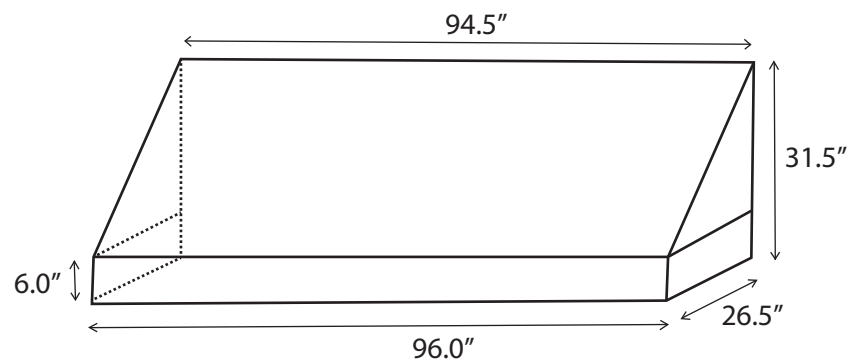

Awning in a Box® CLASSIC Dimensions

4FT AWNING CLASSIC

6FT AWNING CLASSIC

8FT AWNING CLASSIC

Awning in a Box® **TRADITIONAL** Dimensions

4FT AWNING TRADITIONAL

6FT AWNING TRADITIONAL

8FT AWNING TRADITIONAL

Awning in a Box® DESIGNER Dimensions

4FT AWNING DESIGNER

6FT AWNING DESIGNER

8FT AWNING DESIGNER

Door Canopy in a Box® CLASSIC Dimensions

4FT DOOR CANOPY CLASSIC

6FT DOOR CANOPY CLASSIC

8FT DOOR CANOPY CLASSIC

Door Canopy in a Box® **TRADITIONAL** Dimensions

4FT DOOR CANOPY TRADITIONAL

6FT DOOR CANOPY TRADITIONAL

8FT DOOR CANOPY TRADITIONAL

Privacy Screen in a Box® FRAME Dimensions