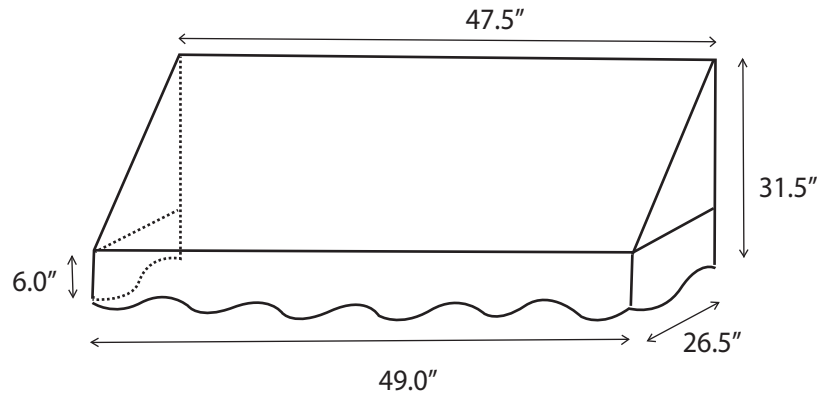

Awning in a Box® CLASSIC Dimensions

4FT AWNING CLASSIC

6FT AWNING CLASSIC

8FT AWNING CLASSIC

Awning in a Box® **TRADITIONAL** Dimensions

4FT AWNING TRADITIONAL

6FT AWNING TRADITIONAL

8FT AWNING TRADITIONAL

Awning in a Box® DESIGNER Dimensions

4FT AWNING DESIGNER

6FT AWNING DESIGNER

8FT AWNING DESIGNER

Door Canopy in a Box® CLASSIC Dimensions

4FT DOOR CANOPY CLASSIC

6FT DOOR CANOPY CLASSIC

8FT DOOR CANOPY CLASSIC

Door Canopy in a Box® **TRADITIONAL** Dimensions

4FT DOOR CANOPY TRADITIONAL

6FT DOOR CANOPY TRADITIONAL

8FT DOOR CANOPY TRADITIONAL

Privacy Screen in a Box® FRAME Dimensions