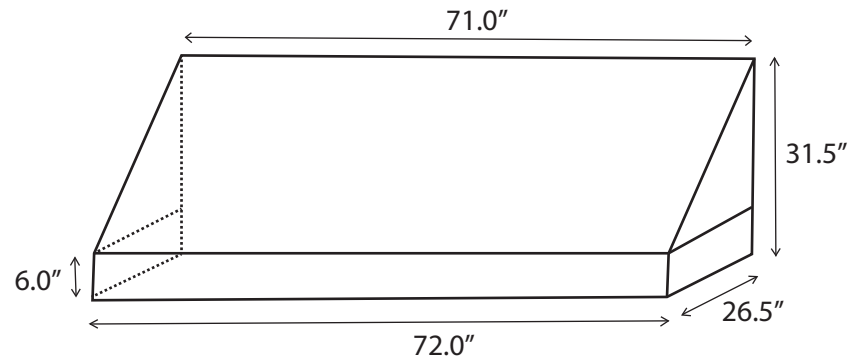

Awning in a Box® CLASSIC Dimensions

4FT AWNING CLASSIC

6FT AWNING CLASSIC

8FT AWNING CLASSIC

Awning in a Box® **TRADITIONAL** Dimensions

4FT AWNING TRADITIONAL

6FT AWNING TRADITIONAL

8FT AWNING TRADITIONAL

Awning in a Box® DESIGNER Dimensions

4FT AWNING DESIGNER

6FT AWNING DESIGNER

8FT AWNING DESIGNER

Door Canopy in a Box® CLASSIC Dimensions

4FT DOOR CANOPY CLASSIC

6FT DOOR CANOPY CLASSIC

8FT DOOR CANOPY CLASSIC

Door Canopy in a Box® **TRADITIONAL** Dimensions

4FT DOOR CANOPY TRADITIONAL

6FT DOOR CANOPY TRADITIONAL

8FT DOOR CANOPY TRADITIONAL

Privacy Screen in a Box® FRAME Dimensions