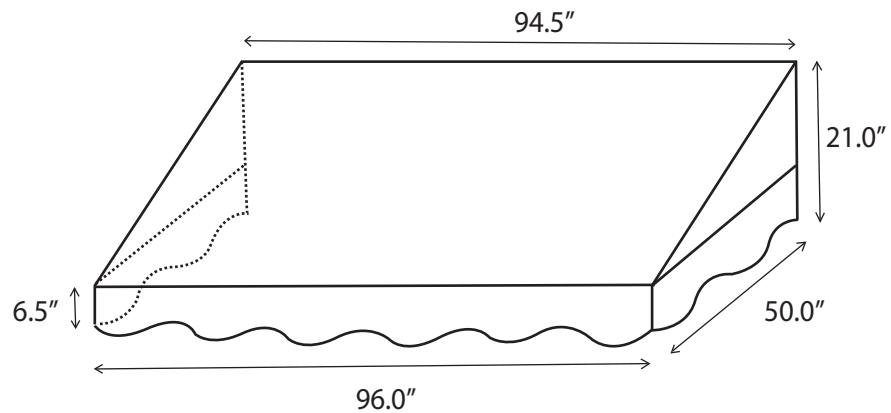

Awning in a Box® CLASSIC Dimensions

4FT AWNING CLASSIC

6FT AWNING CLASSIC

8FT AWNING CLASSIC

Awning in a Box® **TRADITIONAL** Dimensions

4FT AWNING TRADITIONAL

6FT AWNING TRADITIONAL

8FT AWNING TRADITIONAL

Awning in a Box® DESIGNER Dimensions

4FT AWNING DESIGNER

6FT AWNING DESIGNER

8FT AWNING DESIGNER

Door Canopy in a Box® CLASSIC Dimensions

4FT DOOR CANOPY CLASSIC

6FT DOOR CANOPY CLASSIC

8FT DOOR CANOPY CLASSIC

Door Canopy in a Box® **TRADITIONAL** Dimensions

4FT DOOR CANOPY TRADITIONAL

6FT DOOR CANOPY TRADITIONAL

8FT DOOR CANOPY TRADITIONAL

Privacy Screen in a Box® FRAME Dimensions