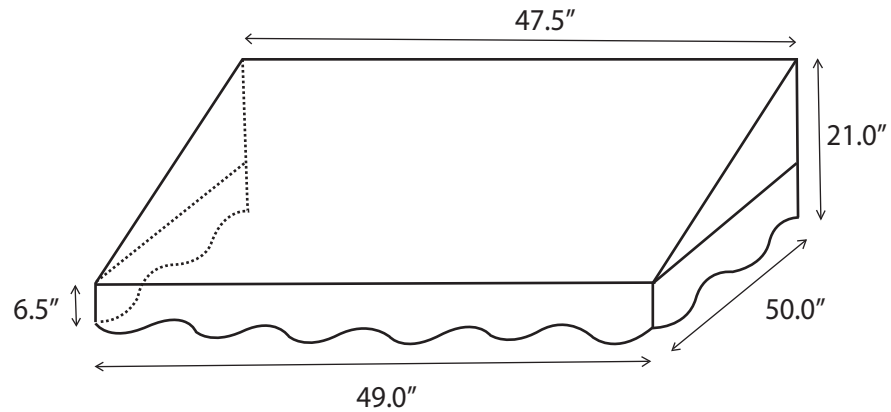

Awning in a Box® CLASSIC Dimensions

4FT AWNING CLASSIC

6FT AWNING CLASSIC

8FT AWNING CLASSIC

Awning in a Box® **TRADITIONAL** Dimensions

4FT AWNING TRADITIONAL

6FT AWNING TRADITIONAL

8FT AWNING TRADITIONAL

Awning in a Box® DESIGNER Dimensions

4FT AWNING DESIGNER

6FT AWNING DESIGNER

8FT AWNING DESIGNER

Door Canopy in a Box® CLASSIC Dimensions

4FT DOOR CANOPY CLASSIC

6FT DOOR CANOPY CLASSIC

8FT DOOR CANOPY CLASSIC

Door Canopy in a Box® **TRADITIONAL** Dimensions

4FT DOOR CANOPY TRADITIONAL

6FT DOOR CANOPY TRADITIONAL

8FT DOOR CANOPY TRADITIONAL

Privacy Screen in a Box® FRAME Dimensions