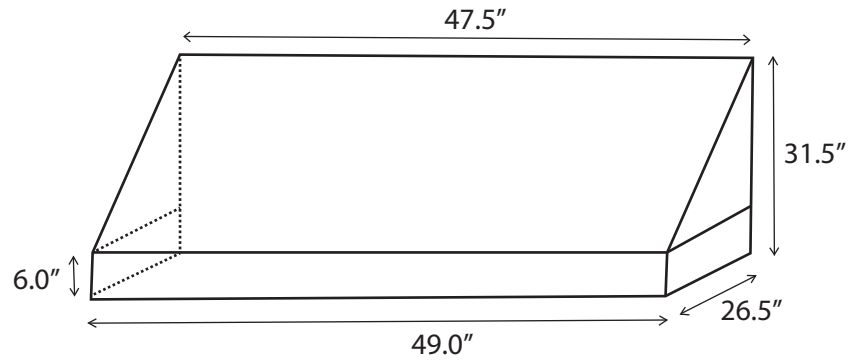

Awning in a Box® CLASSIC Dimensions

4FT AWNING CLASSIC

6FT AWNING CLASSIC

8FT AWNING CLASSIC

Awning in a Box® **TRADITIONAL** Dimensions

4FT AWNING TRADITIONAL

6FT AWNING TRADITIONAL

8FT AWNING TRADITIONAL

Awning in a Box® DESIGNER Dimensions

4FT AWNING DESIGNER

6FT AWNING DESIGNER

8FT AWNING DESIGNER

Door Canopy in a Box® CLASSIC Dimensions

4FT DOOR CANOPY CLASSIC

6FT DOOR CANOPY CLASSIC

8FT DOOR CANOPY CLASSIC

Door Canopy in a Box® **TRADITIONAL** Dimensions

4FT DOOR CANOPY TRADITIONAL

6FT DOOR CANOPY TRADITIONAL

8FT DOOR CANOPY TRADITIONAL

Privacy Screen in a Box® FRAME Dimensions