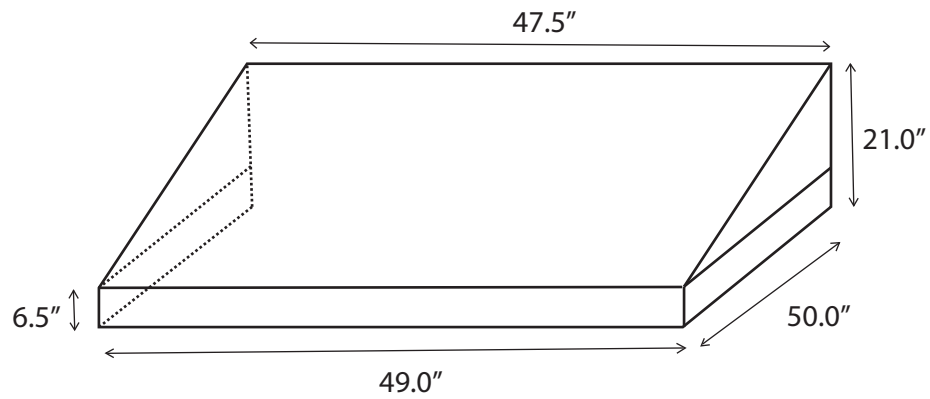

Awning in a Box® CLASSIC Dimensions

4FT AWNING CLASSIC

6FT AWNING CLASSIC

8FT AWNING CLASSIC

Awning in a Box® **TRADITIONAL** Dimensions

4FT AWNING TRADITIONAL

6FT AWNING TRADITIONAL

8FT AWNING TRADITIONAL

Awning in a Box® DESIGNER Dimensions

4FT AWNING DESIGNER

6FT AWNING DESIGNER

8FT AWNING DESIGNER

Door Canopy in a Box® CLASSIC Dimensions

4FT DOOR CANOPY CLASSIC

6FT DOOR CANOPY CLASSIC

8FT DOOR CANOPY CLASSIC

Door Canopy in a Box® **TRADITIONAL** Dimensions

4FT DOOR CANOPY TRADITIONAL

6FT DOOR CANOPY TRADITIONAL

8FT DOOR CANOPY TRADITIONAL

Privacy Screen in a Box® FRAME Dimensions