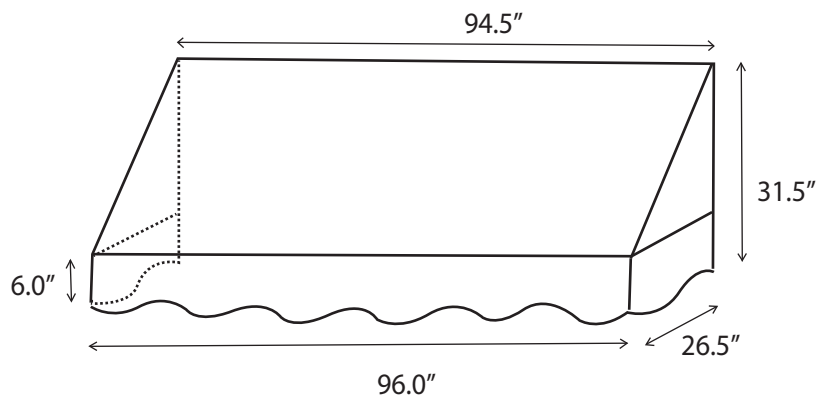

Awning in a Box® CLASSIC Dimensions

4FT AWNING CLASSIC

6FT AWNING CLASSIC

8FT AWNING CLASSIC

Awning in a Box® **TRADITIONAL** Dimensions

4FT AWNING TRADITIONAL

6FT AWNING TRADITIONAL

8FT AWNING TRADITIONAL

Awning in a Box® DESIGNER Dimensions

4FT AWNING DESIGNER

6FT AWNING DESIGNER

8FT AWNING DESIGNER

Door Canopy in a Box® CLASSIC Dimensions

4FT DOOR CANOPY CLASSIC

6FT DOOR CANOPY CLASSIC

8FT DOOR CANOPY CLASSIC

Door Canopy in a Box® **TRADITIONAL** Dimensions

4FT DOOR CANOPY TRADITIONAL

6FT DOOR CANOPY TRADITIONAL

8FT DOOR CANOPY TRADITIONAL

Privacy Screen in a Box® FRAME Dimensions