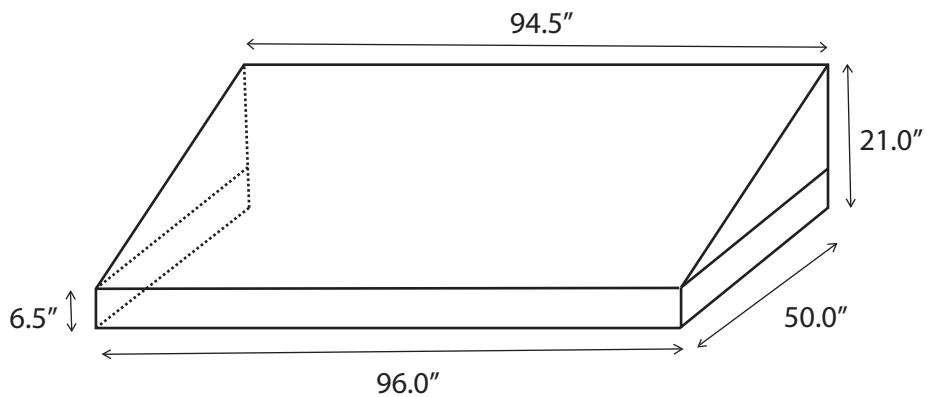

Awning in a Box® CLASSIC Dimensions

4FT AWNING CLASSIC

6FT AWNING CLASSIC

8FT AWNING CLASSIC

Awning in a Box® **TRADITIONAL** Dimensions

4FT AWNING TRADITIONAL

6FT AWNING TRADITIONAL

8FT AWNING TRADITIONAL

Awning in a Box® DESIGNER Dimensions

4FT AWNING DESIGNER

6FT AWNING DESIGNER

8FT AWNING DESIGNER

Door Canopy in a Box® CLASSIC Dimensions

4FT DOOR CANOPY CLASSIC

6FT DOOR CANOPY CLASSIC

8FT DOOR CANOPY CLASSIC

Door Canopy in a Box® **TRADITIONAL** Dimensions

4FT DOOR CANOPY TRADITIONAL

6FT DOOR CANOPY TRADITIONAL

8FT DOOR CANOPY TRADITIONAL

Privacy Screen in a Box® FRAME Dimensions