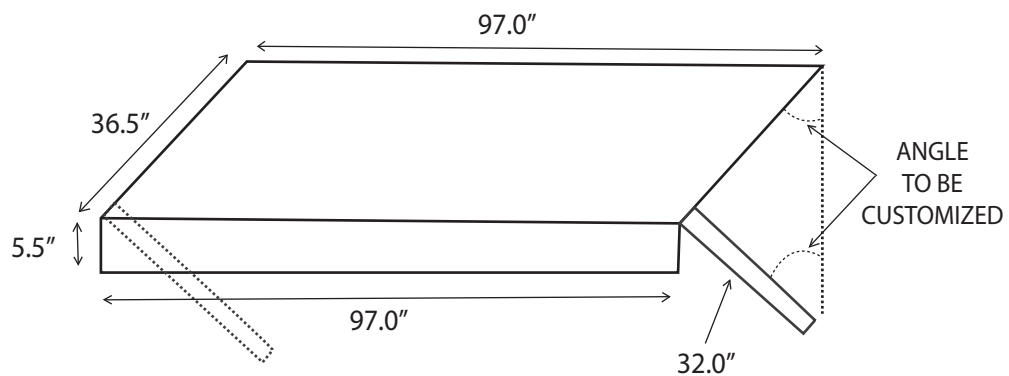

Awning in a Box® CLASSIC Dimensions

4FT AWNING CLASSIC

6FT AWNING CLASSIC

8FT AWNING CLASSIC

Awning in a Box® **TRADITIONAL** Dimensions

4FT AWNING TRADITIONAL

6FT AWNING TRADITIONAL

8FT AWNING TRADITIONAL

Awning in a Box® DESIGNER Dimensions

4FT AWNING DESIGNER

6FT AWNING DESIGNER

8FT AWNING DESIGNER

Door Canopy in a Box® CLASSIC Dimensions

4FT DOOR CANOPY CLASSIC

6FT DOOR CANOPY CLASSIC

8FT DOOR CANOPY CLASSIC

Door Canopy in a Box® **TRADITIONAL** Dimensions

4FT DOOR CANOPY TRADITIONAL

6FT DOOR CANOPY TRADITIONAL

8FT DOOR CANOPY TRADITIONAL

Privacy Screen in a Box® FRAME Dimensions