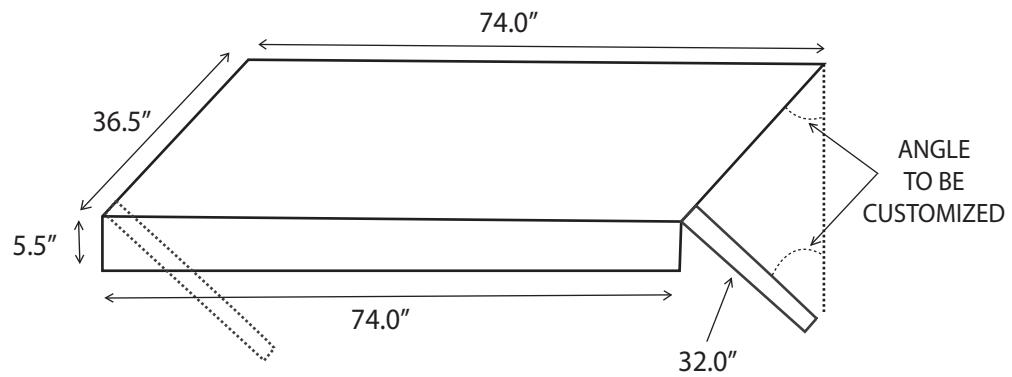

Awning in a Box® CLASSIC Dimensions

4FT AWNING CLASSIC

6FT AWNING CLASSIC

8FT AWNING CLASSIC

Awning in a Box® **TRADITIONAL** Dimensions

4FT AWNING TRADITIONAL

6FT AWNING TRADITIONAL

8FT AWNING TRADITIONAL

Awning in a Box® DESIGNER Dimensions

4FT AWNING DESIGNER

6FT AWNING DESIGNER

8FT AWNING DESIGNER

Door Canopy in a Box® CLASSIC Dimensions

4FT DOOR CANOPY CLASSIC

6FT DOOR CANOPY CLASSIC

8FT DOOR CANOPY CLASSIC

Door Canopy in a Box® **TRADITIONAL** Dimensions

4FT DOOR CANOPY TRADITIONAL

6FT DOOR CANOPY TRADITIONAL

8FT DOOR CANOPY TRADITIONAL

Privacy Screen in a Box® FRAME Dimensions