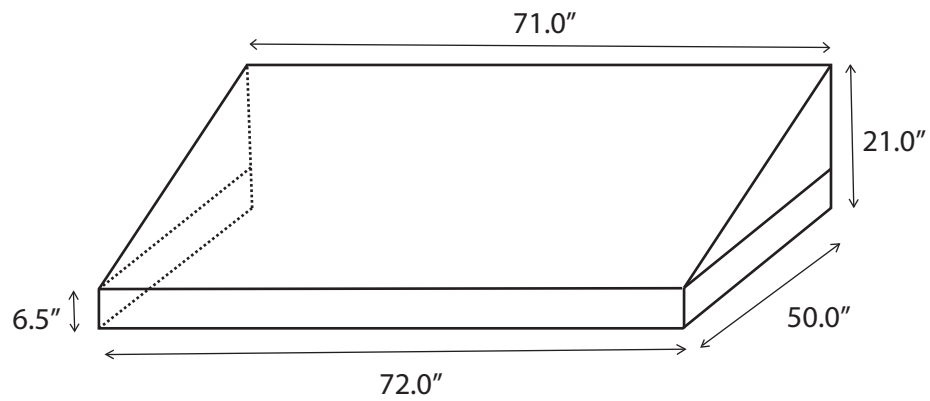

Awning in a Box® CLASSIC Dimensions

4FT AWNING CLASSIC

6FT AWNING CLASSIC

8FT AWNING CLASSIC

Awning in a Box® **TRADITIONAL** Dimensions

4FT AWNING TRADITIONAL

6FT AWNING TRADITIONAL

8FT AWNING TRADITIONAL

Awning in a Box® DESIGNER Dimensions

4FT AWNING DESIGNER

6FT AWNING DESIGNER

8FT AWNING DESIGNER

Door Canopy in a Box® CLASSIC Dimensions

4FT DOOR CANOPY CLASSIC

6FT DOOR CANOPY CLASSIC

8FT DOOR CANOPY CLASSIC

Door Canopy in a Box® **TRADITIONAL** Dimensions

4FT DOOR CANOPY TRADITIONAL

6FT DOOR CANOPY TRADITIONAL

8FT DOOR CANOPY TRADITIONAL

Privacy Screen in a Box® FRAME Dimensions