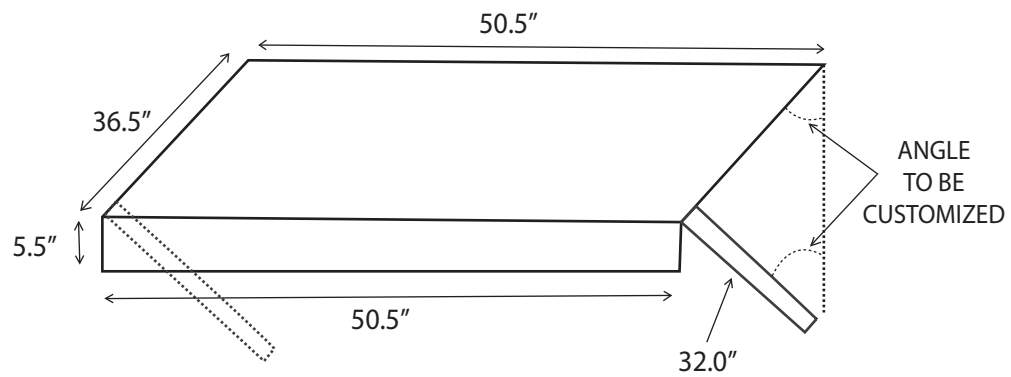

Awning in a Box® CLASSIC Dimensions

4FT AWNING CLASSIC

6FT AWNING CLASSIC

8FT AWNING CLASSIC

Awning in a Box® **TRADITIONAL** Dimensions

4FT AWNING TRADITIONAL

6FT AWNING TRADITIONAL

8FT AWNING TRADITIONAL

Awning in a Box® DESIGNER Dimensions

4FT AWNING DESIGNER

6FT AWNING DESIGNER

8FT AWNING DESIGNER

Door Canopy in a Box® CLASSIC Dimensions

4FT DOOR CANOPY CLASSIC

6FT DOOR CANOPY CLASSIC

8FT DOOR CANOPY CLASSIC

Door Canopy in a Box® **TRADITIONAL** Dimensions

4FT DOOR CANOPY TRADITIONAL

6FT DOOR CANOPY TRADITIONAL

8FT DOOR CANOPY TRADITIONAL

Privacy Screen in a Box® FRAME Dimensions