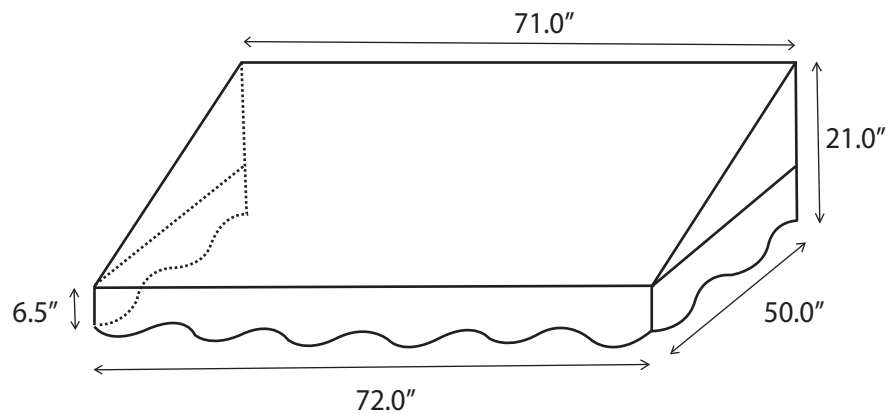

Awning in a Box® CLASSIC Dimensions

4FT AWNING CLASSIC

6FT AWNING CLASSIC

8FT AWNING CLASSIC

Awning in a Box® **TRADITIONAL** Dimensions

4FT AWNING TRADITIONAL

6FT AWNING TRADITIONAL

8FT AWNING TRADITIONAL

Awning in a Box® DESIGNER Dimensions

4FT AWNING DESIGNER

6FT AWNING DESIGNER

8FT AWNING DESIGNER

Door Canopy in a Box® CLASSIC Dimensions

4FT DOOR CANOPY CLASSIC

6FT DOOR CANOPY CLASSIC

8FT DOOR CANOPY CLASSIC

Door Canopy in a Box® **TRADITIONAL** Dimensions

4FT DOOR CANOPY TRADITIONAL

6FT DOOR CANOPY TRADITIONAL

8FT DOOR CANOPY TRADITIONAL

Privacy Screen in a Box® FRAME Dimensions