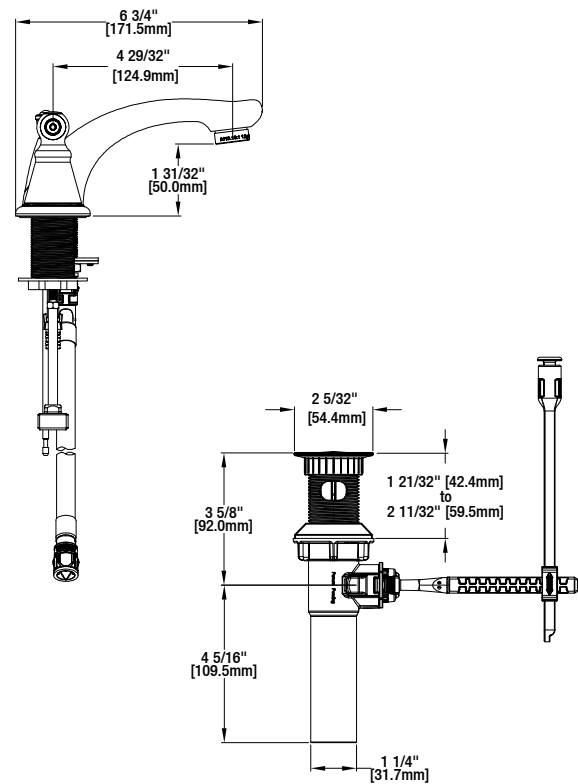

Adley 8 in. Widespread 2-Handle Bathroom Faucet

FEATURES

- Requires 3-Hole Sink with 8" On-Center
- 1/2" IPS Connections
- Max Flow Rate: 1.2 gpm (4.5 L/min) at 60 psi
- Max Countertop Thickness: 1 11/16"
- Spout Reach: 4 29/32"
- Spout Height: 3 7/32"
- 1/4 Turn Ceramic Valve for Lifetime Drip-Free Operation
- With ClickInstall™ Drain Assembly

MODEL	SKU #	FINISH
HD67575W-6001	304367696	Chrome
HD67575W-6004	304367443	Brushed Nickel

WARRANTY

- Limited Lifetime Warranty

INSTALLATION DIMENSIONS

Glacier Bay reserves the right to make changes in specifications and materials and to change and discontinue models, both without notice or obligation. Dimensions are for reference only.