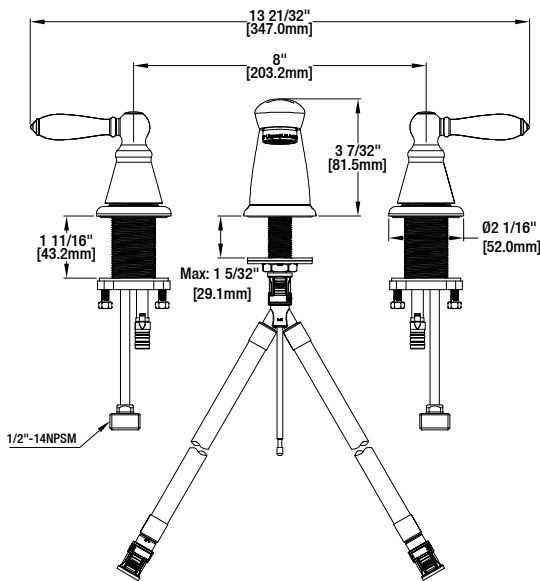

Adley 8 in. Widespread 2-Handle Bathroom Faucet

FEATURES

- Requires 3-Hole Sink with 8" On-Center
- 1/2" IPS Connections
- Max Flow Rate: 1.2 gpm (4.5 L/min) at 60 psi
- Max Countertop Thickness: 1 11/16"
- Spout Reach: 4 29/32"
- Spout Height: 3 7/32"
- 1/4 Turn Ceramic Valve for Lifetime Drip-Free Operation
- With ClickInstall™ Drain Assembly

MODEL	SKU #	FINISH
HD67575W-6001	304367696	Chrome
HD67575W-6004	304367443	Brushed Nickel

WARRANTY

- Limited Lifetime Warranty

INSTALLATION DIMENSIONS

Glacier Bay reserves the right to make changes in specifications and materials and to change and discontinue models, both without notice or obligation. Dimensions are for reference only.