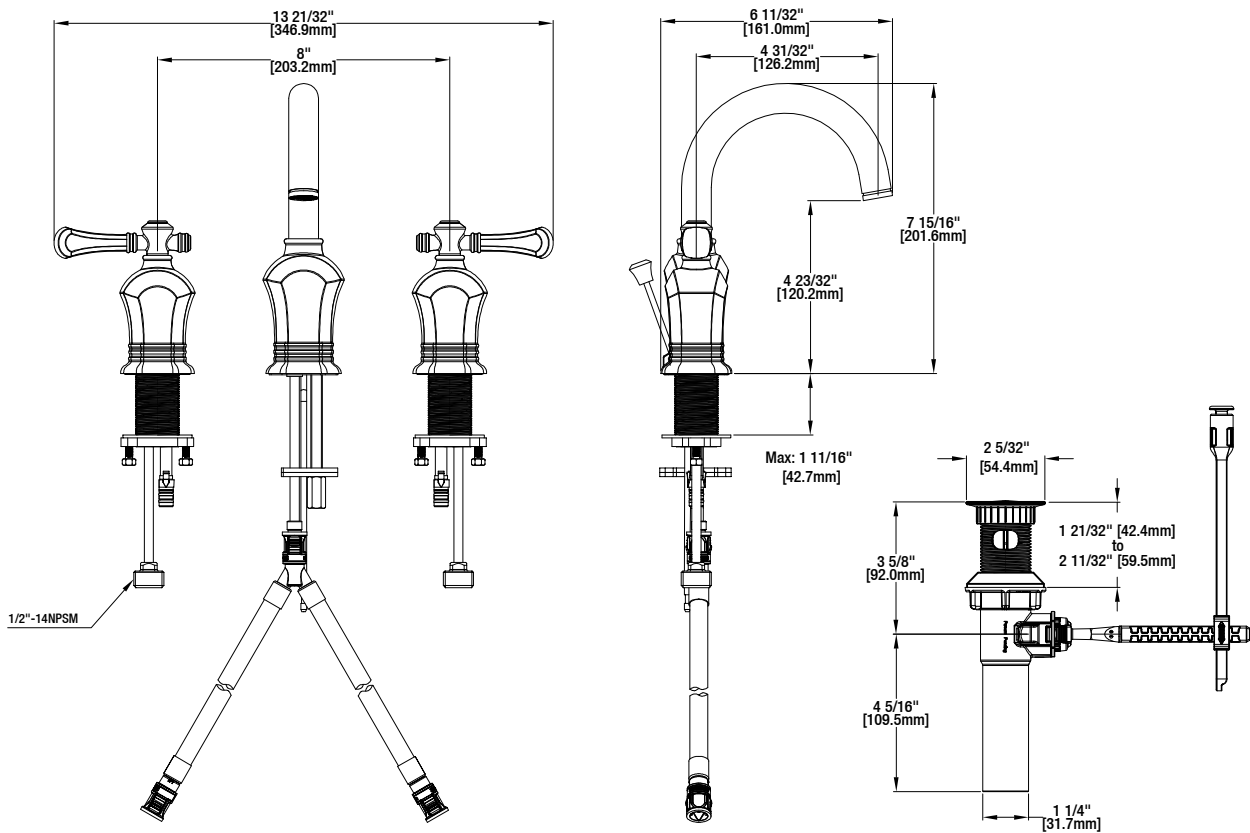

Verdanza 8 in. Widespread 2-Handle High-Arc Bathroom Faucet
FEATURES

- Requires 3-Hole Sink with 8" On-Center
- 1/2" IPS Connections
- Max Flow Rate: 1.2 gpm (4.5 L/min) at 60 psi
- Max Countertop Thickness: 1 11/16"
- Spout Reach: 4 31/32"
- Spout Height: 7 15/16"
- 1/4 Turn Ceramic Valve for Lifetime Drip-Free Operation
- With ClickInstall™ Drain Assembly

MODEL	SKU #	FINISH
HD67389W-8004	304685307	Brushed Nickel
HD67389W-8024H	304685289	Antique Brass

WARRANTY

- Limited Lifetime Warranty

Glacier Bay reserves the right to make changes in specifications and materials and to change and discontinue models, both without notice or obligation. Dimensions are for reference only.