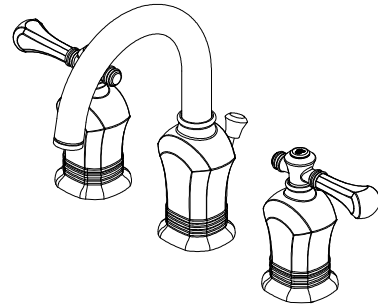

Verdanza 8 in. Widespread 2-Handle High-Arc Bathroom Faucet
FEATURES

- Requires 3-Hole Sink with 8" On-Center
- 1/2" IPS Connections
- Max Flow Rate: 1.2 gpm (4.5 L/min) at 60 psi
- Max Countertop Thickness: 1 11/16"
- Spout Reach: 4 31/32"
- Spout Height: 7 15/16"
- 1/4 Turn Ceramic Valve for Lifetime Drip-Free Operation
- With ClickInstall™ Drain Assembly

MODEL	SKU #	FINISH
HD67389W-8004	304685307	Brushed Nickel
HD67389W-8024H	304685289	Antique Brass

WARRANTY

- Limited Lifetime Warranty

Glacier Bay reserves the right to make changes in specifications and materials and to change and discontinue models, both without notice or obligation. Dimensions are for reference only.