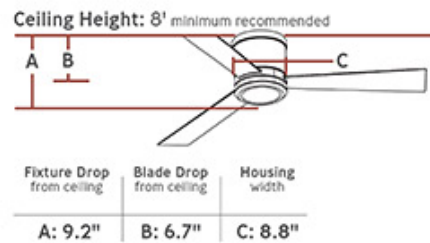

Collection: Clarity

Dimmable

UPC #:014817583144

Finish: Oil Rubbed Bronze (OZ)

Blade Finish: Roman Bronze

Dimensions:

Diameter: 52"

Weight: 16.95 lbs.

Reverse Switch: Remote Controlled

Motor Size: 153.0 X 18.0

Diameter of Housing: 8.8

Capacitor Value: 85?, 4+4+5uF,
350V+250V+250V

Lead Wire Length: 78 inches

Light Kit Included: Yes

Remote Included: Wall / Hand Remote

Location of Receiver:

Remote Group(s):

Bulbs:

36 - LED Integrated 17w Max. 120v - included

Features:

- This advanced LED technology is carefully designed and selected to consist of the highest quality LED chipsets for superior performance and reliability.
- Integrated LED fixtures that meet the high efficacy LED standards set forth in Title 24 and are listed in the California Energy Commission Appliance database.

Material List:

Safety Listing:

Safety Listed for Dry Locations

Instruction Sheets:

English (3CLYR52_42XXD-CUL-ENG)
French (3CLYR52_42XXD-CUL-CF)

Shade / Glass / Diffuser Details: