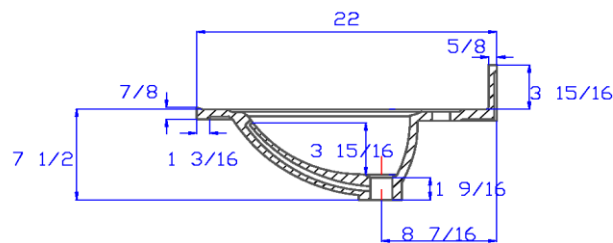

# 25" x 22" Oval Vanity Top

## Specifications

<b>Material Content:</b>	Cultured Marble
<b>Back splash:</b>	Integrated, 3-15/16" high, 5/8" thick
<b>Faucet Holes:</b>	3x D 1-1/4" holes, 4" center mount
<b>Overflow Hole</b>	with, D 9/16"
<b>Drain Hole</b>	with, D 1 -11/16"
<b>Water Depth</b>	3- 15/16"
<b>Bowl</b>	21 1/16" width, 11-5/8" depth
<b>Color:</b>	Solid White / White on White / White on Bone

## Dimensions

Tolerance		
	+	-
Length	0	7/16"
Width	0	1/4"
Thickness	1/16"	1/16"