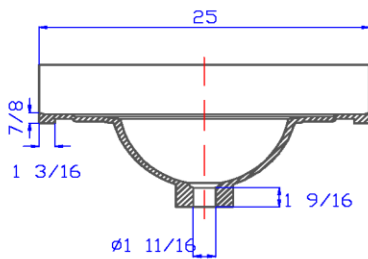

# 25" x 22" Oval Vanity Top

## Specifications

<b>Material Content:</b>	Cultured Marble
<b>Back splash:</b>	Integrated, 3-15/16" high, 5/8" thick
<b>Faucet Holes:</b>	3x D 1-1/4" holes, 4" center mount
<b>Overflow Hole</b>	with, D 9/16"
<b>Drain Hole</b>	with, D 1 -11/16"
<b>Water Depth</b>	3- 15/16"
<b>Bowl</b>	21 1/16" width, 11-5/8" depth
<b>Color:</b>	Solid White / White on White / White on Bone

## Dimensions

Tolerance		
	+	-
Length	0	7/16"
Width	0	1/4"
Thickness	1/16"	1/16"