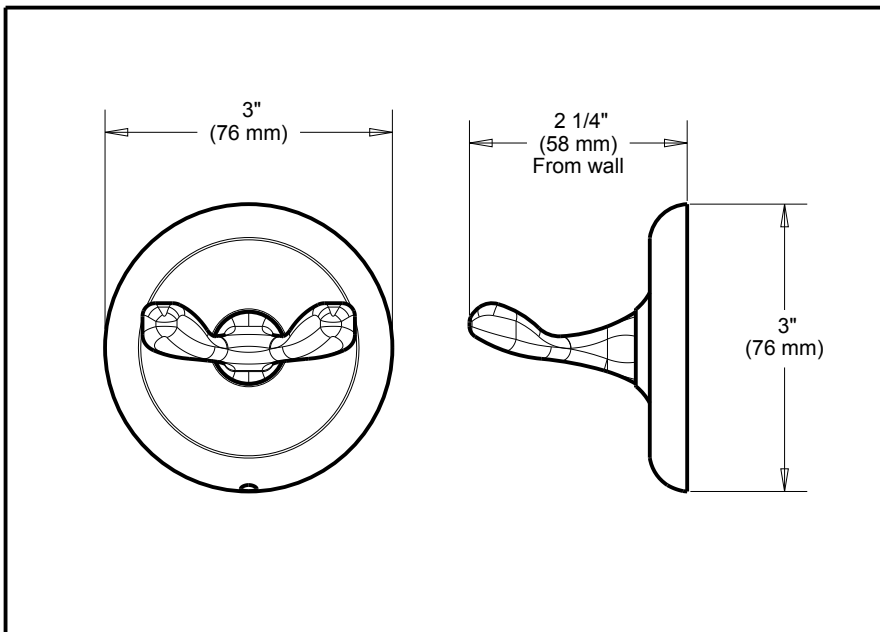

ACCESSORIES

- College Circle™ Bath Collection
- Double Robe Hook

Submitted Model No.: _____

Specific Features: _____

STANDARD SPECIFICATIONS:

- Wood blocking is preferable behind all wall surfaces. If wood blocking is not available, the following fasteners are suggested: Tile/Masonry-Plastic or lead Anchors Plaster/drywall-Toggle bolts.
- Mounting hardware and mounting template included with product.