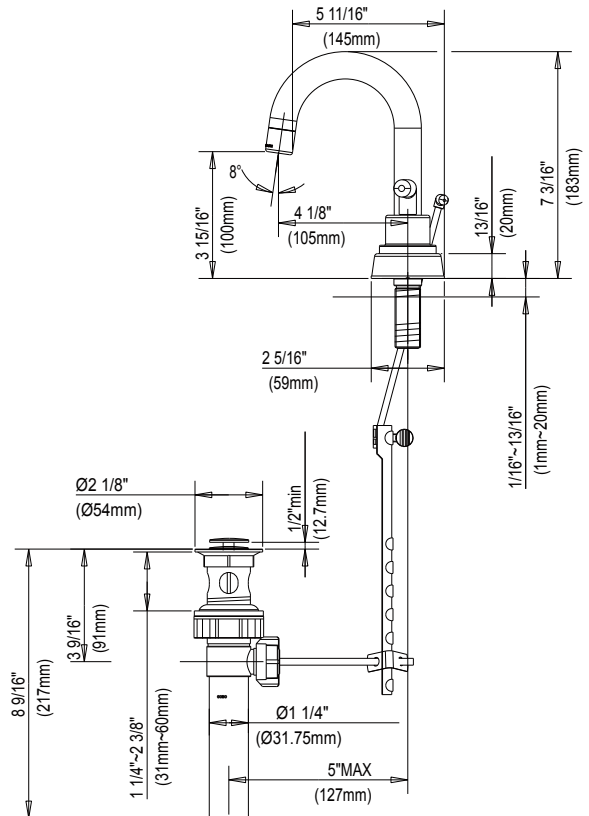

Glacier Bay Dorset 4 in. Centerset 2-Handle High-Arc
Bathroom Faucet with Pop-up Assembly

MODEL	STORE SKU#	FINISH
F51A1032CP	478 234	Chrome

FEATURES

- Requires 3-Hole Sink with 4" On-Center
- 1/2" IPS Connections
- Max Flow Rate: 1.5 gpm (5.7 L/min) at 60 psi
- Max Countertop Thickness: 1 1/2"
- Spout Reach: 4 5/8"
- Spout Height: 5 1/8"
- Drip-Free Ceramic Cartridge
- With ABS Pop-up
- With Zinc Lever Handle
- Easy Clean Aerator

INSTALLATION DIMENSIONS