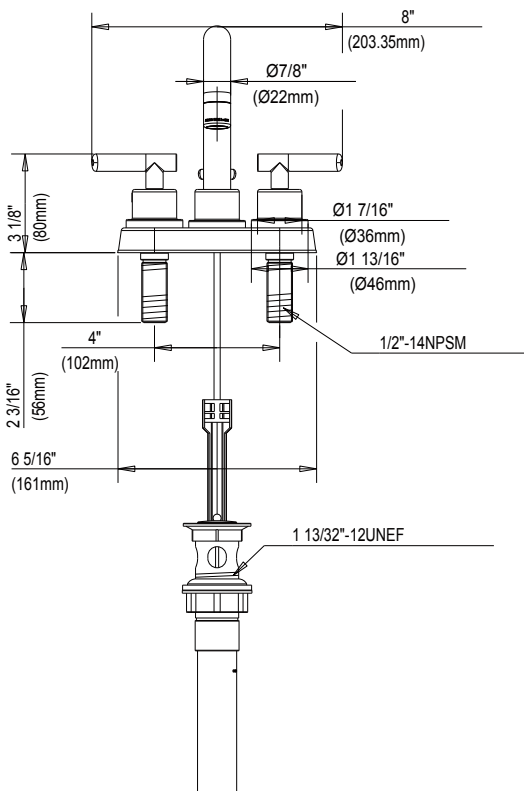

Glacier Bay Dorset 4 in. Centerset 2-Handle High-Arc
Bathroom Faucet with Pop-up Assembly

MODEL	STORE SKU#	FINISH
F51A1032CP	478 234	Chrome

FEATURES

- Requires 3-Hole Sink with 4" On-Center
- 1/2" IPS Connections
- Max Flow Rate: 1.5 gpm (5.7 L/min) at 60 psi
- Max Countertop Thickness: 1 1/2"
- Spout Reach: 4 5/8"
- Spout Height: 5 1/8"
- Drip-Free Ceramic Cartridge
- With ABS Pop-up
- With Zinc Lever Handle
- Easy Clean Aerator

INSTALLATION DIMENSIONS