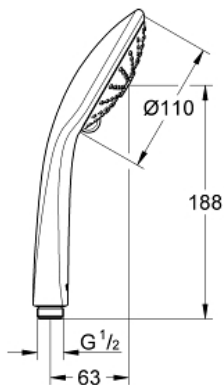

# EUPHORIA 110 MASSAGE Handshower 3 Sprays

MODEL # 27239001

Pure Freude  
an Wasser

**GROHE**

**Product Description:**  
EUPHORIA 110 MASSAGE  
Handshower 3 Sprays

**Standard Specification:**

- 4 5/8" Face
- 3 Adjustable sprays: Rain, Massage & SmartRain
- 2.5 gpm (9.5 l/min) flow limiter
- **GROHE DreamSpray** perfect spray pattern
- **GROHE SprayDimmer** (flow rate reduction)
- **GROHE StarLight** chrome finish
- Spray plate white
- **SpeedClean** anti-lime system
- Inner WaterGuide for a longer life
- Universal mounting system (fits all standard shower hoses)
- Min. recommended pressure: 15 psi (1.0 bar)

**Applicable Codes & Standards:**

- Energy Policy Act of 1992
- ASME A112.18.1/CSA B125.1

**Color:**

- 27239001 StarLight Chrome