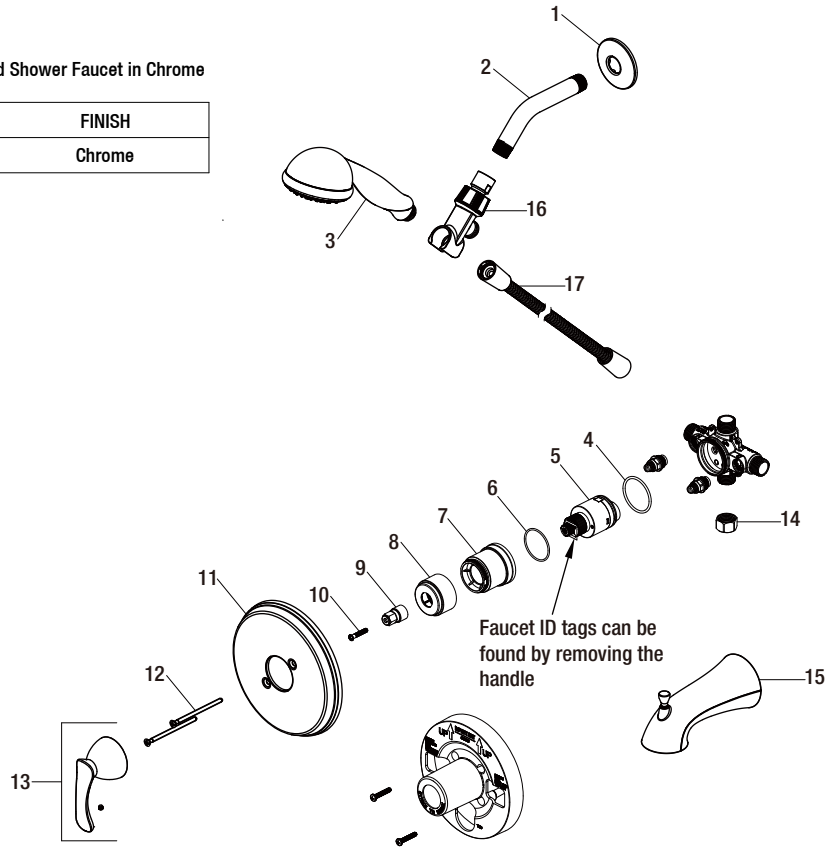

Replacement Parts List

Edgewood WaterSense 1-Handle Tub and Shower Faucet in Chrome

MODEL	SKU #	FINISH
HD873X-4101	304367265	Chrome

Many replacement parts can be purchased online or at your local store. Please use the table below to identify the part SKU number needed, go to HOMEDEPOT.COM, and check for online and store availability. If you can't find the part you are looking for, please call 1-855-HD-GLACIER.

Part	Description	Part #	Internet SKU #	Store SKU #
1	Shower flange	RP3804601		
2	Shower arm	RP3801901	204511126	663433
3	Shower head	RP3836601		
4	O-ring	RP60101		
5	Cartridge	RP20075	202666286	270530
6	O-ring	RP60091		
7	Bonnet	RP70437		
8	Sleeve	RP8029701		
9	Inverter	RP64043		

Part	Description	Part #	Internet SKU #	Store SKU #
10	Screw	RP50070		
11	Escutcheon	RP8035401		
12	Escutcheon screw	RP5006601	202251603	331780
13	Handle assembly	RP1351401		
14	Plug	RP70365		
15	Spout	RP3303201		
16	Bracket	RP7023801		
17	Hose	RP3805901		