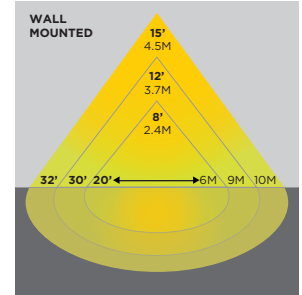

WARRANTY

Fixture is covered by a 5-year limited warranty. See probrite.com/warranty for details.

PRODUCT LINE DRAWING

SUGGESTED MOUNTING HEIGHT:
8-15FT.(2.4-4.6M)

3D PHOTOMETRIC VIEW

PRODUCT SPECIFICATIONS

Product Dimensions	: 15.00" x 8.45" x 11.65"
Weight	: 13.89lbs
Lumens	: 9940
System Wattage	: 81W
LED Wattage	: 73W
Efficacy	: 123
CRI	: 70
Replaces (MH)	: 200W
Mounting	: Wall mount
Frequency	: 50-60Hz
THD(Total Harmonic Distortion)	: <20%
PF(Power Factor)	: >0.9
Ambient Operating Temperature	: (-30) - 40°C
Input Voltage	: 120-277V
LED Chip	: Cited COB CLU038
Photocell	: Yes
Driver	: 0-10V Dimming
Standard Lifetime	: L70 >50,000hrs
Standard Warranty	: 5 Years
Water Proofing Grade	: IP65
CCT	: 4000K
Certifications	: DLC, UL/cUL