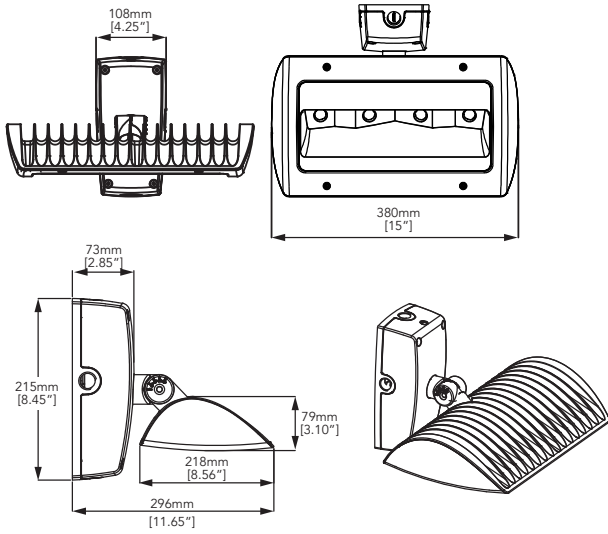

IP RATING & LISTINGS

LED light engine is weather proof rated IP66.

DLC 4.3, cULus

MOUNTING

Mounts to standard 4 inch square electrical junction boxes. Alternate junction box mounting possible via universal mounting ring. Hands free mounting makes for easy installation.

WARRANTY

Fixture is covered by a 5-year limited warranty. See probrite.com/warranty for details.

PRODUCT LINE DRAWING

SUGGESTED MOUNTING HEIGHT:
8-15FT.(2.4-4.6M)

3D PHOTOMETRIC VIEW

PRODUCT SPECIFICATIONS

Product Dimensions	: 15.00" x 8.45" x 11.65"
Weight	: 13.89lbs
Lumens	: 9940
System Wattage	: 81W
LED Wattage	: 73W
Efficacy	: 123
CRI	: 70
Replaces (MH)	: 200W
Mounting	: Wall mount
Frequency	: 50-60Hz
THD(Total Harmonic Distortion)	: <20%
PF(Power Factor)	: >0.9
Ambient Operating Temperature	: (-30) - 40°C
Input Voltage	: 120-277V
LED Chip	: Cited COB CLU038
Photocell	: Yes
Driver	: 0-10V Dimming
Standard Lifetime	: L70 >50,000hrs
Standard Warranty	: 5 Years
Water Proofing Grade	: IP65
CCT	: 4000K
Certifications	: DLC, UL/cUL