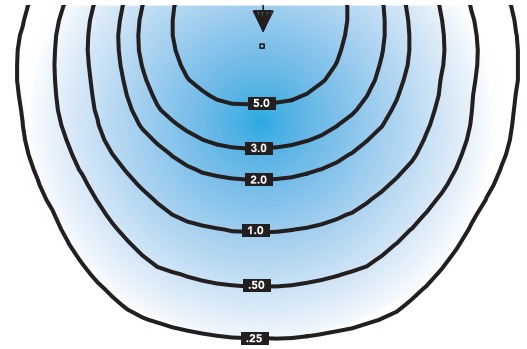

PRODUCT SPECIFICATIONS

Product Dimensions	: 15.00" x 8.45" x 11.65"
Weight	: 13.89lbs
Lumens	: 9940
System Wattage	: 81W
LED Wattage	: 73W
Efficacy	: 123
CRI	: 70
Replaces (MH)	: 200W
Mounting	: Wall mount
Frequency	: 50-60Hz
THD(Total Harmonic Distortion)	: <20%
PF(Power Factor)	: >0.9
Ambient Operating Temperature	: (-30) - 40°C
Input Voltage	: 120-277V
LED Chip	: Cited COB CLU038
Photocell	: Yes
Driver	: 0-10V Dimming
Standard Lifetime	: L70 >50,000hrs
Standard Warranty	: 5 Years
Water Proofing Grade	: IP65
CCT	: 4000K
Certifications	: DLC, UL/cUL

MOUNTED AT 15FT.