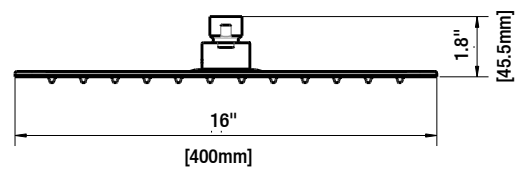

FEATURES

- 1-Functions Showerhead
- 16" Spray face
- 1/2-14NPSM Connection
- 2.5 GPM Flow Rate
- Easy Installation

CODE COMPLIANCE

- ASME A112.18.1 / CSA B125.1

WARRANTY

- Limited Lifetime Warranty

1- Functions Showerhead

MODEL	SKU #	FINISH
HD54116-3101	304353689	Chrome
HD54116-3104	304353673	Brushed Nickel

INSTALLATION DIMENSIONS

Glacier Bay reserves the right to make changes in specifications and materials and to change and discontinue models, both without notice or obligation. Dimensions are for reference only.