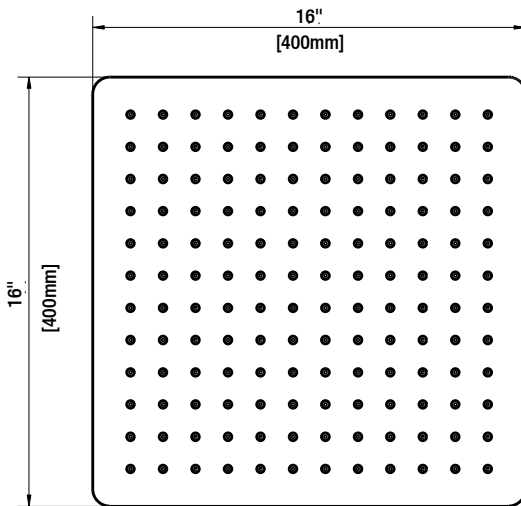

FEATURES

- 1-Functions Showerhead
- 16" Spray face
- 1/2-14NPSM Connection
- 2.5 GPM Flow Rate
- Easy Installation

CODE COMPLIANCE

- ASME A112.18.1 / CSA B125.1

WARRANTY

- Limited Lifetime Warranty

1- Functions Showerhead

MODEL	SKU #	FINISH
HD54116-3101	304353689	Chrome
HD54116-3104	304353673	Brushed Nickel

INSTALLATION DIMENSIONS

Glacier Bay reserves the right to make changes in specifications and materials and to change and discontinue models, both without notice or obligation. Dimensions are for reference only.