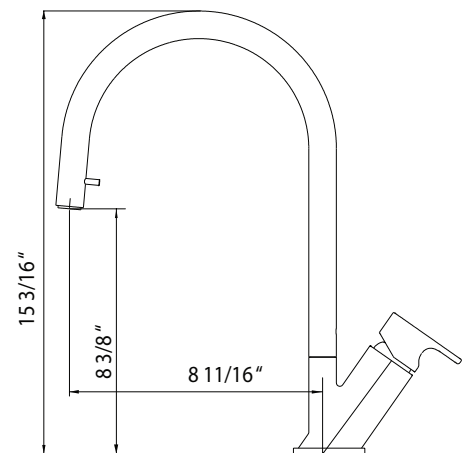

#### FEATURES

- All Solid brass construction
- Concealed, seamless pull down solid brass hand spray
- Easy clean AeroFlo removable Aerator
- XtendHose reaches all edges of sink and beyond. 20+ inches
- Minimalistically Stylish and Ergonomic water control handle
- CeraDox Ceramic Disc Cartridge - Lifetime Warranty
- Available in 1 finish options
- Oversized deck mounting locknut for ease of installation
- Nylon UltraBraid hoses for increased durability and flexibility
- QuickConnect InterLock system designed for secure and easy installation
- All Houzer faucets are ICC certified to meet or exceed US State and Federal plumbing codes and low lead safety standards
- Limited Lifetime Warranty