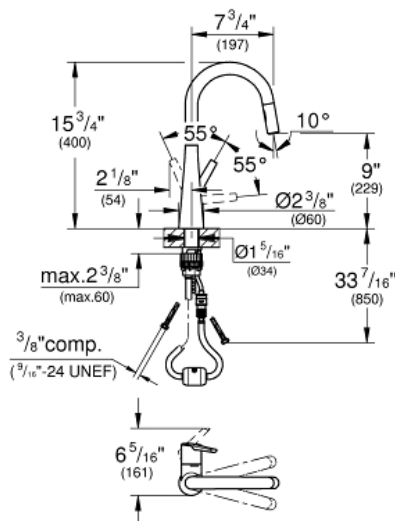

LADYLUX  
Single-Handle Kitchen Faucet  
MODEL # 32226DC3

Pure Freude  
an Wasser

GROHE

**Product Description:**  
**LADYLUX**  
**Single-Handle Kitchen Faucet**

**Standard Specification:**

- Single hole installation
- **GROHE StarLight** finish
- **GROHE SilkMove** 1.4" (35 mm) ceramic cartridge
- GROHE Magnetic Docking guarantees easy retraction and smooth docking of the spray head back to the starting position
- Pull-out dual spray
- Diverter: laminar spray/SpeedClean shower jet
- Automatic return to laminar spray
- Adjustable flow rate limiter
- Swivel Spout
- Check valve included to prevent backflow
- Stainless steel flex lines
- **GROHE QuickFix** rapid installation system
- 1.75 gpm

**Applicable Codes & Standards:**

- Energy Policy Act of 1992
- NSF 61
- ASME A112.18.1/CSA B125.1
- US Federal and State material regulations
- CalGreen
- MASS

**Color:**

- 32226DC3 SuperSteel InfinityFinish