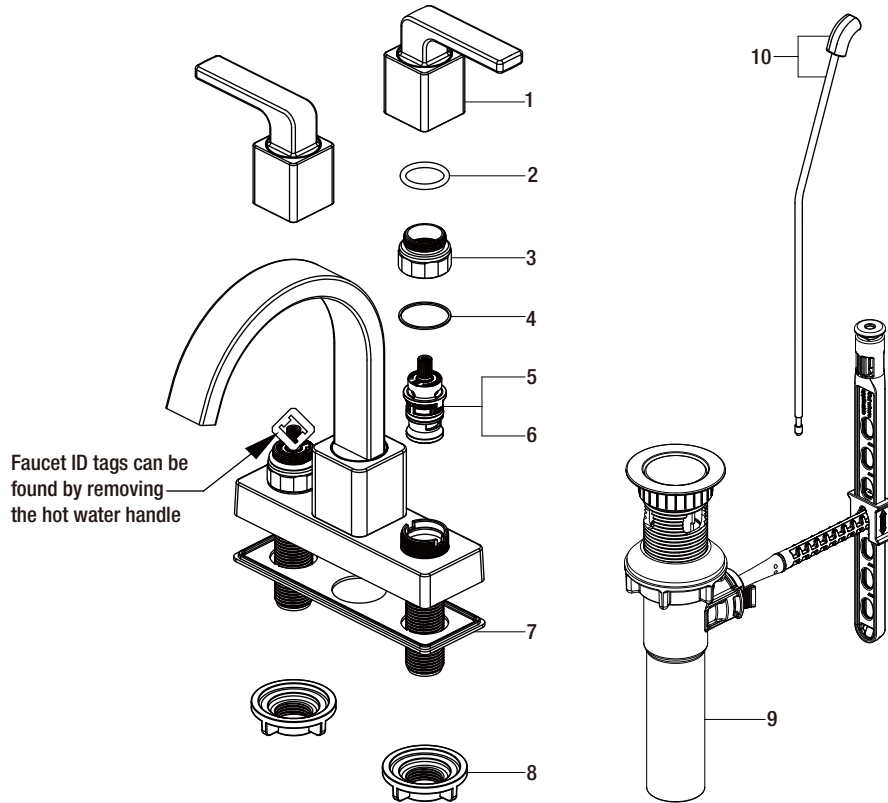

Replacement Parts List

Farrington 4 in. Centerset Two-Handle Lavatory Faucet in Matte Black

MODEL	SKU #	FINISH
HD67750W-6110H	305351371	Matte Black

Many replacement parts can be purchased online or at your local store. Please use the table below to identify the part SKU number needed, go to HOMEDEPOT.COM, and check for online and store availability. If you can't find the part you are looking for, please call 1-855-HD-GLACIER.

Part	Description	Part #	Internet SKU #	Store SKU #
1	Handle	RP1353210H		
2	O-ring	RP60117		
3	Bonnet nut	RP70436		
4	Washer	RP64124		
5	Cartridge H	RP20079		
6	Cartridge C	RP20080		

Part	Description	Part #	Internet SKU #	Store SKU #
7	Gasket	RP80590		
8	Mounting nut	RP56001	203193994	579276
9	ClickInstall™ drain assembly	RP4022810H		
10	Lift rod	RP4025910H		