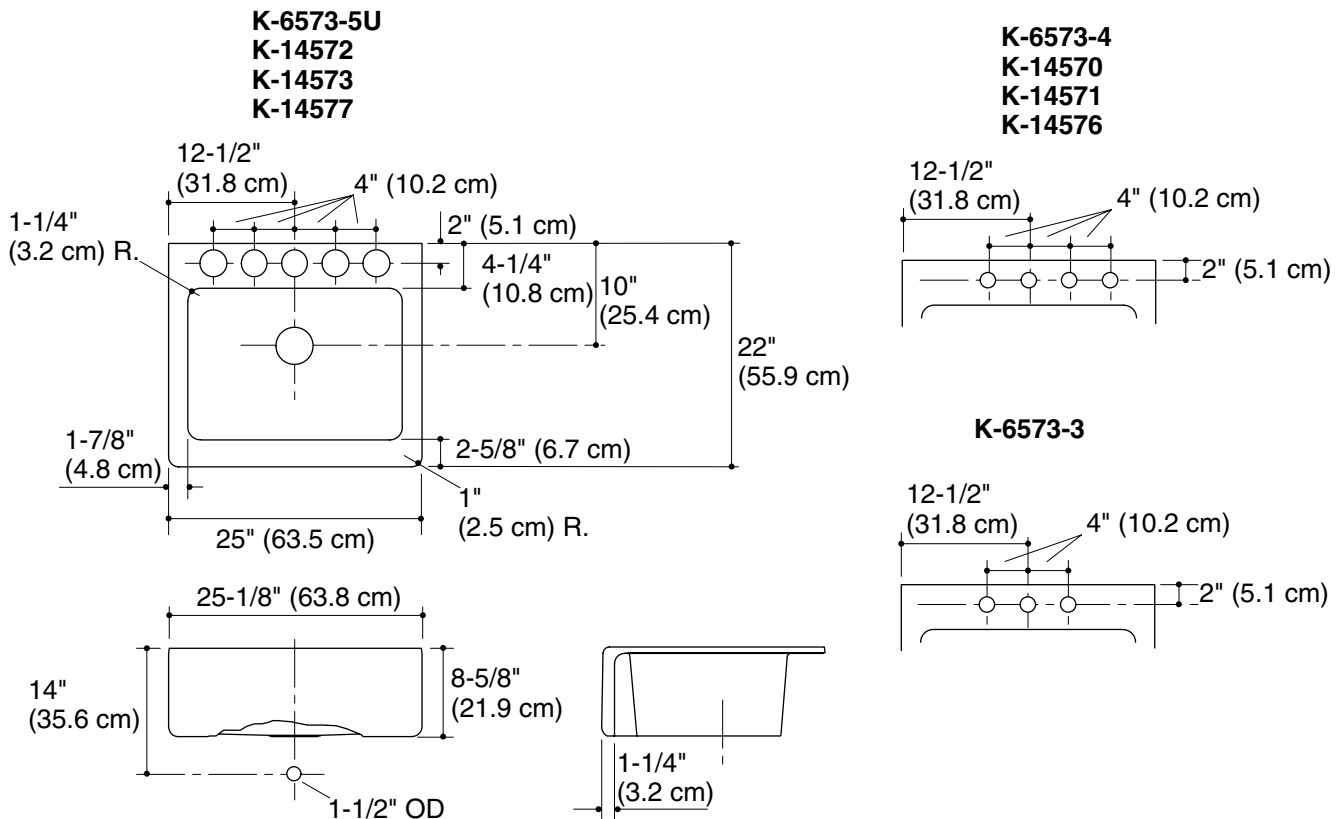

ALCOTT™

Optional Accessories

K-8801

Duostrainer® sink strainer

☐ CP

☐ Other_____

Technical Information

Fixture*:	
Basin area	21" (53.3 cm) x 15" (38.1 cm)
Water depth	8" (20.3 cm)
Drain hole	3-7/8" (9.8 cm) D.
Faucet holes, undercounter	2-1/2" (6.4 cm) D.
Faucet holes, tile-in	1-3/8" (3.5 cm) D.

* Approximate measurements for comparison only.

Installation Notes

Install this product according to the installation guide.

Due to the special nature of this installation, Kohler Co. recommends that an experienced cabinet maker use the actual sink to build the new cabinet or modify an existing cabinet.

Product Diagram

ALCOTT™ APRON FRONT KITCHEN SINK

Page 2 of 2
113552-4-BD

THE BOLD LOOK
OF **KOHLER**®