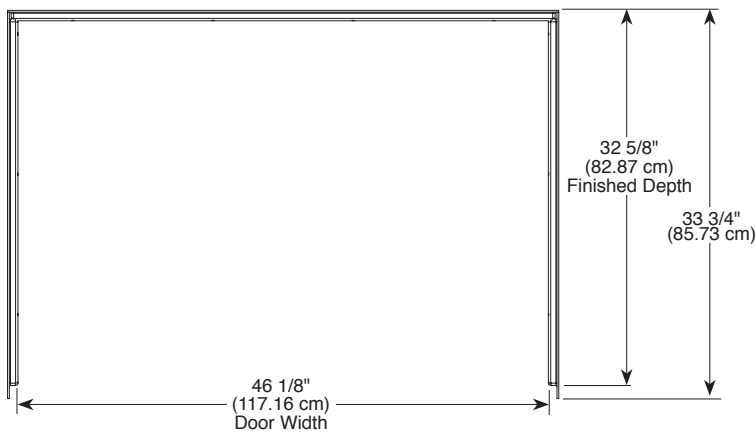

## UPSTILE WALL SYSTEM™

**B67414-4834-WH**

**48" X 34"**

**THREE-PIECE SHOWER WALL SET**

- Custom tile look, easy installation
- 6 1/4" recessed inlay ready for tile of your choice (tile not included)
- Molded-in 3" x 6" subway tile
- Made with High-Gloss ProCrylic™ Material
- Direct-to-Stud Installation
- Fits Delta® Classic 400 48" x 34" shower base
- 10 year limited residential warranty
- 1 year limited commercial warranty