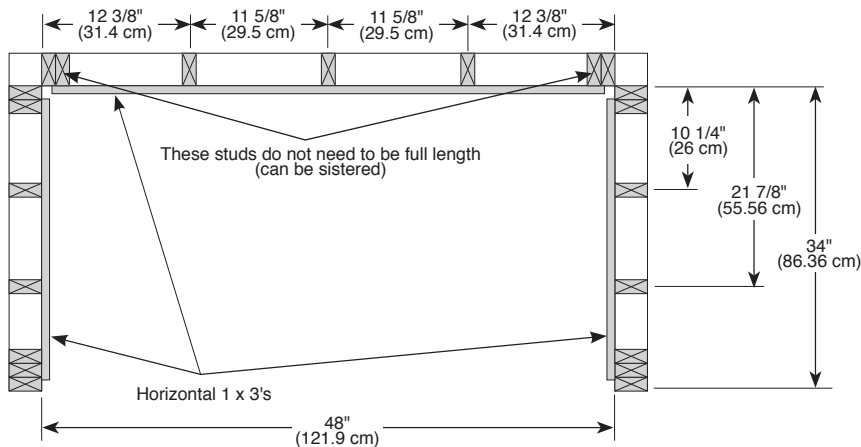

## UPSTILE WALL SYSTEM™

**B67414-4834-WH**

**48" X 34"**

**THREE-PIECE SHOWER WALL SET**

- Custom tile look, easy installation
- 6 1/4" recessed inlay ready for tile of your choice (tile not included)
- Molded-in 3" x 6" subway tile
- Made with High-Gloss ProCrylic™ Material
- Direct-to-Stud Installation
- Fits Delta® Classic 400 48" x 34" shower base
- 10 year limited residential warranty
- 1 year limited commercial warranty