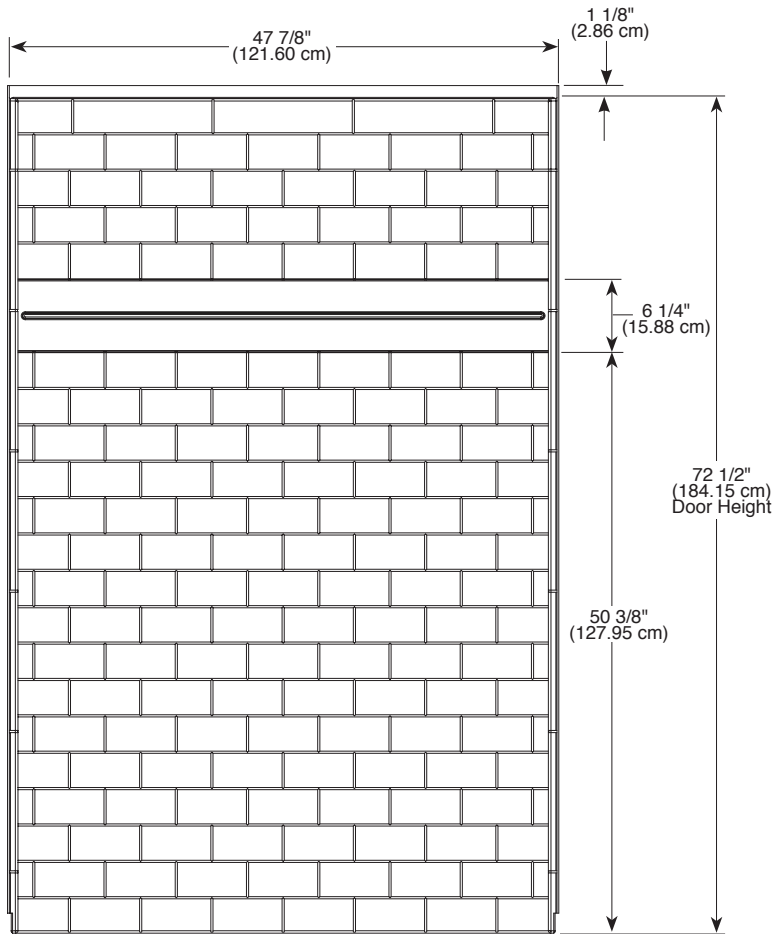

## UPSTILE WALL SYSTEM™

**B67414-4834-WH**

**48" X 34"**

**THREE-PIECE SHOWER WALL SET**

- Custom tile look, easy installation
- 6 1/4" recessed inlay ready for tile of your choice (tile not included)
- Molded-in 3" x 6" subway tile
- Made with High-Gloss ProCrylic™ Material
- Direct-to-Stud Installation
- Fits Delta® Classic 400 48" x 34" shower base
- 10 year limited residential warranty
- 1 year limited commercial warranty