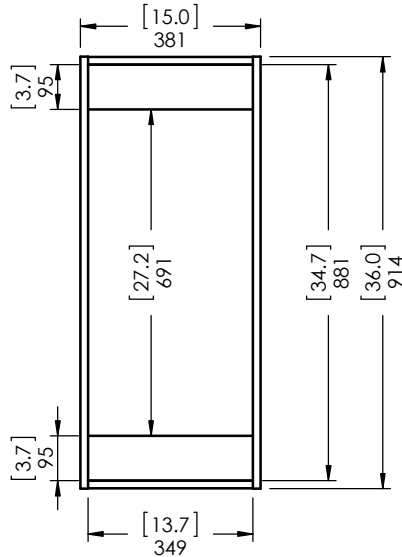

Item ID	Front Thickness [in] mm	Door Thickness [in] mm
CM2135B-WH	[.63] 16	[.63] 16

This profile belongs to CM2135B-WH

Detailed View

Profile: Cambridge White & Kitchen Gray		
<small>PROPRIETARY AND CONFIDENTIAL</small> <small>THE INFORMATION CONTAINED IN THIS DRAWING IS THE SOLE PROPERTY OF WOODCRAFTERS. ANY REPRODUCTION IN PART OR AS A WHOLE WITHOUT THE WRITTEN PERMISSION OF WOODCRAFTERS IS PROHIBITED.</small>	<small>UNLESS OTHERWISE SPECIFIED</small> <small>DIMENSIONS ARE IN MM AND [INCHES]</small> <small>TOLERANCES ARE +.039[1]-.039[1]</small> <small>SCALE:1:2</small>	

Item ID	Shelf Thickness mm (in)	Depth "X"
BT1536W-BT	19 (.75)	12.6
BT1536W-WH	19 (.75)	12.5
BT1536W-RC	19 (.75)	12.6
CM1536W-DK	19 (.75)	12.6
CM1536W-WH	15 (.59)	12.5
EH1536W-GB	19 (.75)	12.6
CM1566W-KG	19 (.75)	12.5

REV	ECO#	DESCRIPTION	REV'D BY DATE	CHK'D BY DATE	APRV'D BY DATE
0		New Release	ASG 8/23/17	ASG 8/23/17	ASG 8/23/17

BACK VIEW

**Front View
(front door removed)**

ISOMETRIC VIEW

**Side View
(left panel removed)**

<p>PROPRIETARY AND CONFIDENTIAL THE INFORMATION CONTAINED IN THIS DRAWING IS THE SOLE PROPERTY OF WOODCRAFTERS HOME PRODUCTS L.L.C. ANY REPRODUCTION IN PART OR AS A WHOLE WITHOUT THE WRITTEN PERMISSION OF WOODCRAFTERS HOME PRODUCTS L.L.C. IS PROHIBITED.</p>	<p>UNLESS OTHERWISE SPECIFIED DIMENSIONS ARE IN mm and [inches] AND TOLERANCES ARE +/- 0.5[0.02]</p>	DRAWN BY: A.Salinas 8/23/17	
		CHECKED BY: A.Salinas 8/23/17	
		APPROVED BY: A.Salinas 8/23/17	
		DO NOT SCALE DRAWING SCALE: 1:20 SIZE: A	
<p>PART NO. Kitchen Wall Cabinet 15x36 SHEET 1 OF 1 REV: 0</p>			