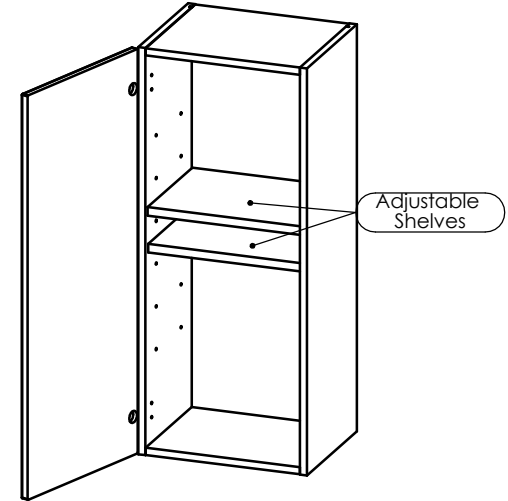

Item ID	Front Thickness [in] mm	Door Thickness [in] mm
CM2135B-WH	[.63] 16	[.63] 16

This profile belongs to CM2135B-WH

Detailed View

Profile: Cambridge White & Kitchen Gray		
<small>PROPRIETARY AND CONFIDENTIAL</small> <small>THE INFORMATION CONTAINED IN THIS DRAWING IS THE SOLE PROPERTY OF WOODCRAFTERS. ANY REPRODUCTION IN PART OR AS A WHOLE WITHOUT THE WRITTEN PERMISSION OF WOODCRAFTERS IS PROHIBITED.</small>	<small>UNLESS OTHERWISE SPECIFIED</small> <small>DIMENSIONS ARE IN MM AND [INCHES]</small> <small>TOLERANCES ARE +.039[1]-.039[1]</small> <small>SCALE:1:2</small>	

Item ID	Shelf Thickness mm (in)	Depth "X"
BT1536W-BT	19 (.75)	12.6
BT1536W-WH	19 (.75)	12.5
BT1536W-RC	19 (.75)	12.6
CM1536W-DK	19 (.75)	12.6
CM1536W-WH	15 (.59)	12.5
EH1536W-GB	19 (.75)	12.6
CM1566W-KG	19 (.75)	12.5

REV	ECO#	DESCRIPTION	REV'D BY DATE	CHK'D BY DATE	APRV'D BY DATE
0		New Release	ASG 8/23/17	ASG 8/23/17	ASG 8/23/17

BACK VIEW

**Front View
(front door removed)**

ISOMETRIC VIEW

**Side View
(left panel removed)**