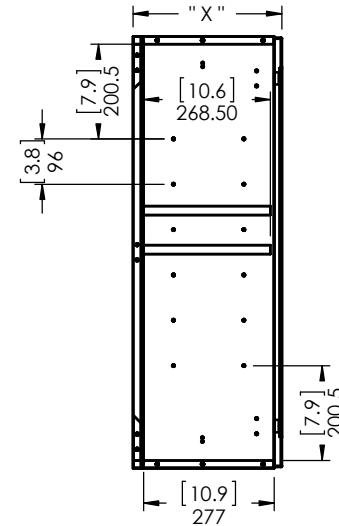

Item ID	Front Thickness [in] mm	Door Thickness [in] mm
CM2135B-WH	[.63] 16	[.63] 16

This profile belongs to CM2135B-WH

Detailed View

Profile: Cambridge White & Kitchen Gray		
<small>PROPRIETARY AND CONFIDENTIAL</small> <small>THE INFORMATION CONTAINED IN THIS DRAWING IS THE SOLE PROPERTY OF WOODCRAFTERS. ANY REPRODUCTION IN PART OR AS A WHOLE WITHOUT THE WRITTEN PERMISSION OF WOODCRAFTERS IS PROHIBITED.</small>	<small>UNLESS OTHERWISE SPECIFIED</small> <small>DIMENSIONS ARE IN MM AND [INCHES]</small> <small>TOLERANCES ARE +.039[1]-.039[1]</small> <small>SCALE:1:2</small>	

Item ID	Shelf Thickness mm (in)	Depth "X"
BT1536W-BT	19 (.75)	12.6
BT1536W-WH	19 (.75)	12.5
BT1536W-RC	19 (.75)	12.6
CM1536W-DK	19 (.75)	12.6
CM1536W-WH	15 (.59)	12.5
EH1536W-GB	19 (.75)	12.6
CM1566W-KG	19 (.75)	12.5

REV	ECO#	DESCRIPTION	REV'D BY DATE	CHK'D BY DATE	APRV'D BY DATE
0		New Release	ASG 8/23/17	ASG 8/23/17	ASG 8/23/17

BACK VIEW

**Front View
(front door removed)**

ISOMETRIC VIEW

**Side View
(left panel removed)**

<p>PROPRIETARY AND CONFIDENTIAL THE INFORMATION CONTAINED IN THIS DRAWING IS THE SOLE PROPERTY OF WOODCRAFTERS HOME PRODUCTS L.L.C. ANY REPRODUCTION IN PART OR AS A WHOLE WITHOUT THE WRITTEN PERMISSION OF WOODCRAFTERS HOME PRODUCTS L.L.C. IS PROHIBITED.</p>	<p>UNLESS OTHERWISE SPECIFIED DIMENSIONS ARE IN mm and [inches] AND TOLERANCES ARE +/- 0.5[0.02]</p>	DRAWN BY: A.Salinas 8/23/17	
		CHECKED BY: A.Salinas 8/23/17	
		APPROVED BY: A.Salinas 8/23/17	
		DO NOT SCALE DRAWING SCALE: 1:20 SIZE: A	
<p>PART NO. Kitchen Wall Cabinet 15x36 SHEET 1 OF 1 REV: 0</p>			