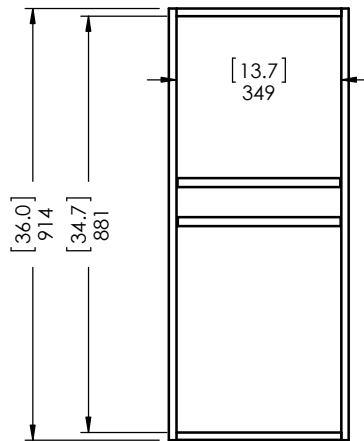

**Front View
(front door removed)**