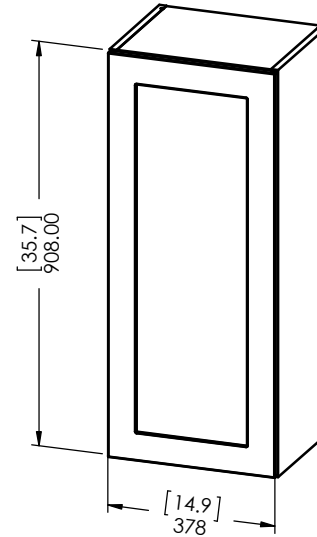

Item ID	Front Thickness [in] mm	Door Thickness [in] mm
CM2135B-WH	[.63] 16	[.63] 16

This profile belongs to CM2135B-WH

Detailed View

Profile: Cambridge White & Kitchen Gray		
<small>PROPRIETARY AND CONFIDENTIAL</small> <small>THE INFORMATION CONTAINED IN THIS DRAWING IS THE SOLE PROPERTY OF WOODCRAFTERS. ANY REPRODUCTION IN PART OR AS A WHOLE WITHOUT THE WRITTEN PERMISSION OF WOODCRAFTERS IS PROHIBITED.</small>	<small>UNLESS OTHERWISE SPECIFIED</small> <small>DIMENSIONS ARE IN MM AND [INCHES]</small> <small>TOLERANCES ARE +.039[1]-.039[1]</small> <small>SCALE:1:2</small>	

Item ID	Shelf Thickness mm (in)	Depth "X"
BT1536W-BT	19 (.75)	12.6
BT1536W-WH	19 (.75)	12.5
BT1536W-RC	19 (.75)	12.6
CM1536W-DK	19 (.75)	12.6
CM1536W-WH	15 (.59)	12.5
EH1536W-GB	19 (.75)	12.6
CM1566W-KG	19 (.75)	12.5

REV	ECO#	DESCRIPTION	REV'D BY DATE	CHK'D BY DATE	APRV'D BY DATE
0		New Release	ASG 8/23/17	ASG 8/23/17	ASG 8/23/17

BACK VIEW

**Front View
(front door removed)**

ISOMETRIC VIEW

**Side View
(left panel removed)**

<p>PROPRIETARY AND CONFIDENTIAL THE INFORMATION CONTAINED IN THIS DRAWING IS THE SOLE PROPERTY OF WOODCRAFTERS HOME PRODUCTS L.L.C. ANY REPRODUCTION IN PART OR AS A WHOLE WITHOUT THE WRITTEN PERMISSION OF WOODCRAFTERS HOME PRODUCTS L.L.C. IS PROHIBITED.</p>	<p>UNLESS OTHERWISE SPECIFIED DIMENSIONS ARE IN mm and [inches] AND TOLERANCES ARE +/- 0.5[0.02]</p>	DRAWN BY: A.Salinas 8/23/17	
		CHECKED BY: A.Salinas 8/23/17	
		APPROVED BY: A.Salinas 8/23/17	
		DO NOT SCALE DRAWING SCALE: 1:20 SIZE: A	
<p>PART NO. Kitchen Wall Cabinet 15x36 SHEET 1 OF 1 REV: 0</p>			