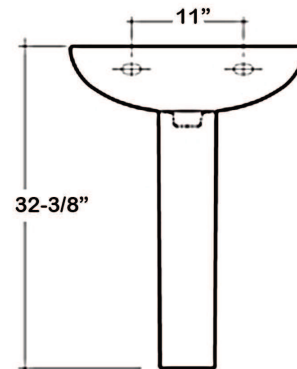

COMPACT 550 PEDESTAL LAVATORY

CAT. NO
3-55X

W: 21-1/2"
D: 16-1/8"
H: 32-3/8"

Back of basin to center of faucet: 2-1/2"
Back of basin to center of drain: 7-1/2"
Mount bolts height: 30-1/2"
Mount holes cc: 11"

Interior Dimensions:

Basin Interior: 18-1/2" x 10-1/2"
Basin Depth: 6"
Faucet and spout holes: 1-3/8"

Features:

- ▶ Made of Vitreous China
- ▶ Available for 1 hole, 4"cc or 8" widespread
- ▶ Can Be Installed Using Toggle or Molly Bolts (not included)

*For ease of installation, order one of the following:

1. Hangers (pair) \$5.00
2. Bracket (one) \$12.00

Colors:

WH White

Compliance Certification
Meets or exceeds the following specifications: ASME A112.19.2-2008 and CSA B45.1-08 for ceramic plumbing fixtures.

Dimensions of fixture are nominal and may vary within the range of tolerances established by ASME Standard A112.19.2-2008. Dimensions and specifications subject to change without notice.