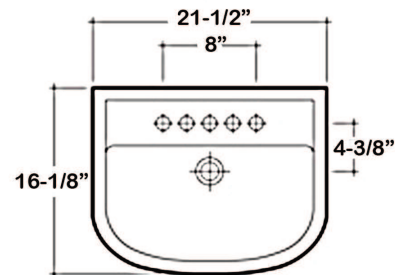

COMPACT 550 PEDESTAL LAVATORY

CAT. NO
3-55X

W: 21-1/2"
D: 16-1/8"
H: 32-3/8"

Back of basin to center of faucet: 2-1/2"
Back of basin to center of drain: 7-1/2"
Mount bolts height: 30-1/2"
Mount holes cc: 11"

Interior Dimensions:

Basin Interior: 18-1/2" x 10-1/2"
Basin Depth: 6"
Faucet and spout holes: 1-3/8"

Features:

- ▶ Made of Vitreous China
- ▶ Available for 1 hole, 4"cc or 8" widespread
- ▶ Can Be Installed Using Toggle or Molly Bolts (not included)

Dimensions of fixture are nominal and may vary within the range of tolerances established by ASME Standard A112.19.2-2008. Dimensions and specifications subject to change without notice.