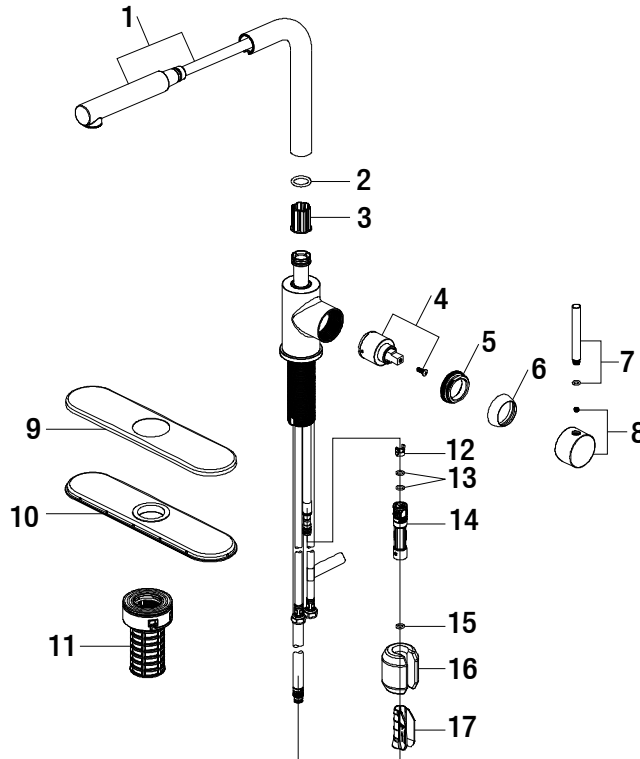

Replacement Parts List

Menlo Single-Handle Pullout Sprayer Kitchen Faucet in Chrome

MODEL	SKU #	FINISH
HD67439W-0001	306839049	Chrome

Many replacement parts can be purchased online or at your local store. Please use the table below to identify the part SKU number needed, go to HOMEDEPOT.COM, and check for online and store availability. If you can't find the part you are looking for, please call 1-855-HD-GLACIER.

Part	Description	Part #	Internet SKU #	Store SKU #
1	Spray head and Hose	RP3842301		
2	O-ring	RP60071		
3	Wearable ring	RP70380		
4	Cartridge & Screw	RP20094		
5	Bonnet nut	RP70548		
6	Cap	RP8013201		
7	Handle	RP1333401		
8	Handle seat	RP1717101		
9	Escutcheon	RP8066701		

Part	Description	Part #	Internet SKU #	Store SKU #
10	Gasket	RP80675		
11	FastMount™	RP56096		
12	Block	RP70421		
13	O-ring	RP60002	206116636	
14	Quick connect assembly	RP70429		
15	O-ring	RP60089		
16	Weight	RP70441		
17	Weight clip	RP70609		