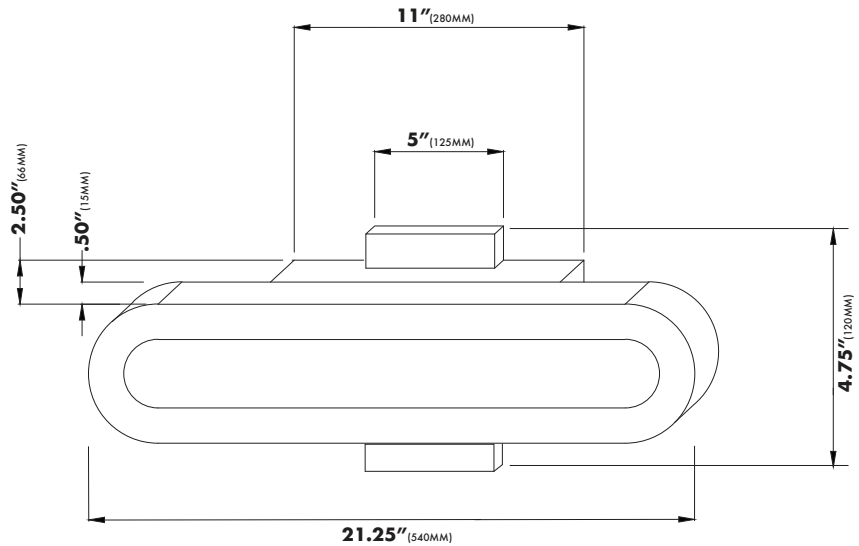

FEATURES

- Aluminum Body / Acrylic Prismatic Lens
- 750 Lumens
- 24 Watts / 120 Volts / >80 CRI
- 3000 Kelvin Color Temperature
- Dimmable LED (15% - 100%) with ELV - Electric Low Voltage Dimmers
- Damp Rated

MODEL# VMW12020 DIMENSIONS

OVERALL: 21.25" x 5" x 2.50" (540MM x 120MM x 66MM)

THE MEASUREMENTS ARE ROUNDED TO THE NEAREST 1/4"

AVAILABLE FINISHES