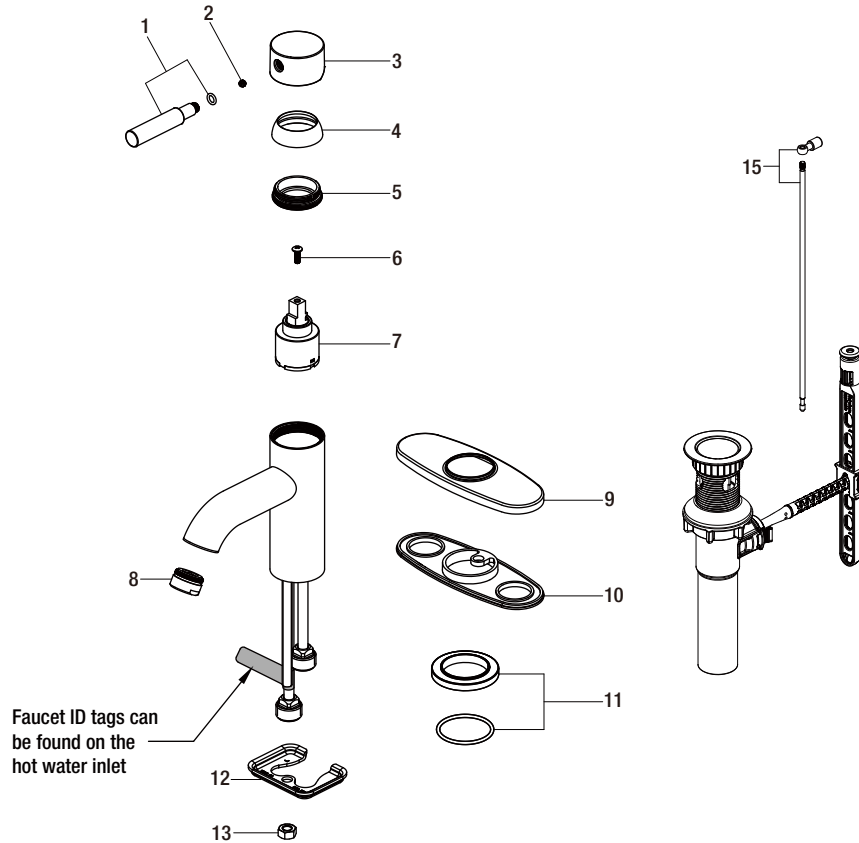

Replacement Parts List

Euro 4 in. Single-Handle Bathroom Faucet in Chrome

MODEL	SKU #	FINISH
HD67269W-6001	304368016	Chrome

Many replacement parts can be purchased online or at your local store. Please use the table below to identify the part SKU number needed, go to HOMEDEPOT.COM, and check for online and store availability. If you can't find the part you are looking for, please call 1-855-HD-GLACIER.

Part	Description	Part #	Internet SKU #	Store SKU #
1	Handle & o-ring	RP1325701		
2	Set screw	RP50002		
3	Handle seat	RP1707501		
4	Cap	RP8013201		
5	Bonnet nut	RP70274		
6	Screw	RP50015		
7	Cartridge	RP20005	207093806	
8	Aerator	RP3019501		

Part	Description	Part #	Internet SKU #	Store SKU #
9	Deck plate	RP8024801		
10	Gasket	RP80249		
11	Flange	RP8007901		
12	Washer	RP70228		
13	Lock nut	RP56064		
14	ClickInstall™ drain assembly	RP4022801		
15	Lift rod	RP4028301		