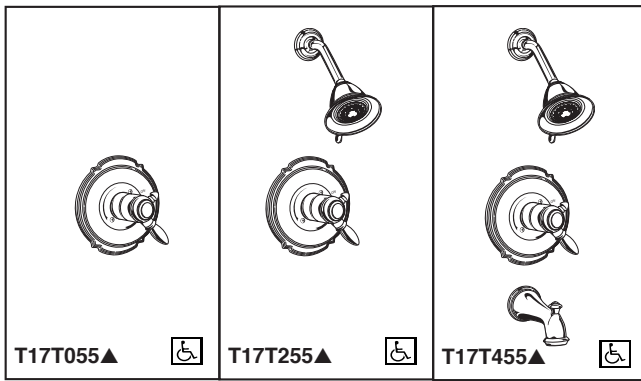

TUB AND SHOWER FAUCET TRIM

- Victorian® Bath Collection
- TempAssure® Thermostatic
- Valve Only (T17T055 Series)
- Shower Only (T17T255 Series)
- Tub/Shower (T17T455 Series)

Submitted Model No.: _____

Specific Features: _____

STANDARD SPECIFICATIONS:

- TempAssure® 17T thermostatic valve cartridge.
- Thermostatic wax element maintains the outlet temperature to $\pm 3.6^\circ\text{F}$.
- Must also order Multi-Choice® Universal rough separately.
- Back-to-back installation capability.
- Lever volume control handle; temperature adjustment dial.
- Graphics indicate hot/cold temperature adjustment.
- Field adjustable to limit rotation into hot water zone.
- All parts are replaceable from the front of the valve.
- Adjusts for up to 1" wall thickness.

COMPLIES WITH:

- ASME A112.18.1 / CSA B125.1
- ASSE 1016
- Indicates compliance to ICC/ANSI A17.1

RP34355▲
Traditional Dual Spray
Touch-Clean® Showerhead

4 1/4" (108 mm)

5 1/2" (140 mm)

Full Spray

Massage Spray

RP34357▲ (Pull-Up Diverter)

3 1/8" (79 mm)

6 1/2" (165 mm)

RP43028▲ (Non Diverter)

3 1/8" (79 mm)

6 1/2" (165 mm)

A712

2 7/32" (56 mm)