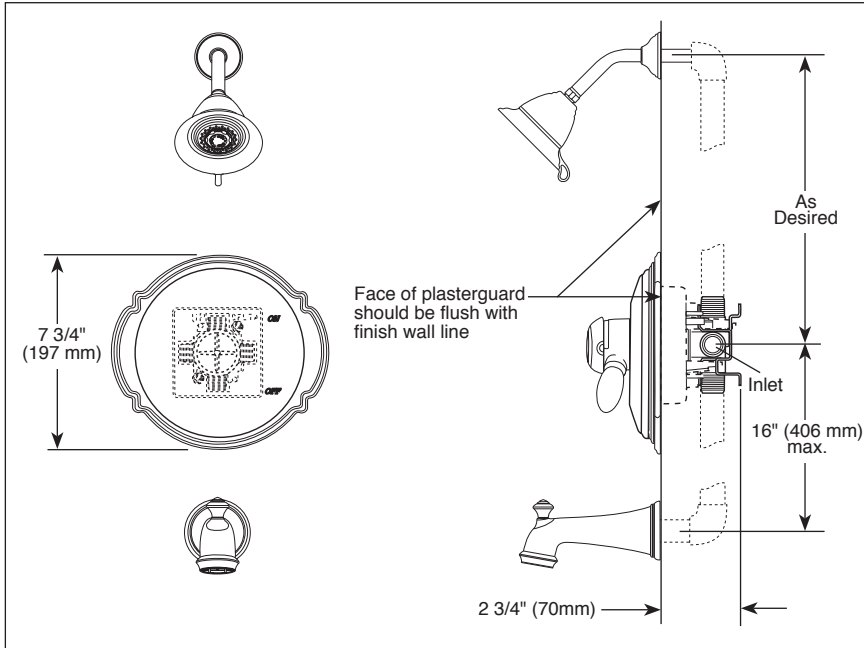

TUB AND SHOWER FAUCET TRIM

- Victorian® Bath Collection
- TempAssure® Thermostatic
- Valve Only (T17T055 Series)
- Shower Only (T17T255 Series)
- Tub/Shower (T17T455 Series)

Submitted Model No.: _____

Specific Features: _____

STANDARD SPECIFICATIONS:

- TempAssure® 17T thermostatic valve cartridge.
- Thermostatic wax element maintains the outlet temperature to $\pm 3.6^\circ\text{F}$.
- Must also order Multi-Choice® Universal rough separately.
- Back-to-back installation capability.
- Lever volume control handle; temperature adjustment dial.
- Graphics indicate hot/cold temperature adjustment.
- Field adjustable to limit rotation into hot water zone.
- All parts are replaceable from the front of the valve.
- Adjusts for up to 1" wall thickness.

COMPLIES WITH:

- ASME A112.18.1 / CSA B125.1
- ASSE 1016
- Indicates compliance to ICC/ANSI A17.1

RP34355▲
Traditional Dual Spray
Touch-Clean® Showerhead

4 1/4" (108 mm)

5 1/2" (140 mm)

Full Spray

Massage Spray

RP34357▲ (Pull-Up Diverter)

3 1/8" (79 mm)

6 1/2" (165 mm)

RP43028▲ (Non Diverter)

3 1/8" (79 mm)

6 1/2" (165 mm)

A712

2 7/32" (56 mm)