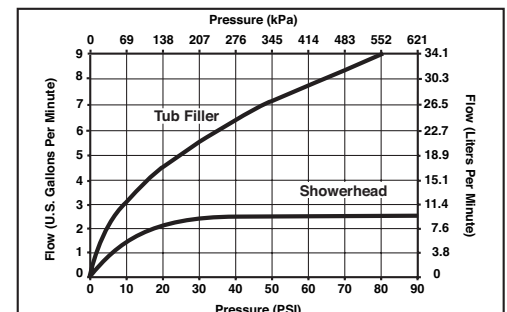

▲ Designate Proper Finish Suffix

55 E. 111th Street, Indianapolis, Indiana 46280
350 South Edgeware Road, St. Thomas, ON N5P 4L1
© 2013 Masco Corporation of Indiana

Delta reserves the right (1) to make changes in specifications and materials, and (2) to change or discontinue models, both without notice or obligation. Dimensions are for reference only. See current full-line price book or www.deltafaucet.com for finish options and product availability.

DSP-B-T17T055 Rev. D