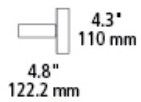

vertura 36 bath

DESCRIPTION

Hidden within a sleek metal body, an ultra-thin LED light guide panel produces plenty of task illumination ideal for the bath. A thin, forward facing light reveal adds a touch of elegance as the curved endcaps round out its linear nature. Mounts horizontally. Includes (1) 20 watt 1600 lumen 80 CRI 3000K LED module. Dimmable with a low-voltage electronic dimmer. 120v or 277v.

WEIGHT

3.69lb / 1.67kg ±

bronze satin nickel

ORDERING INFORMATION

model	finish	lamp
BA868	BZ bronze	LED830 LED Module 20w 80 CRI 3000K 120v
	SC satin nickel	LED830277 LED Module 20w 80 CRI 3000K 277v

FIXTURE TYPE: _____