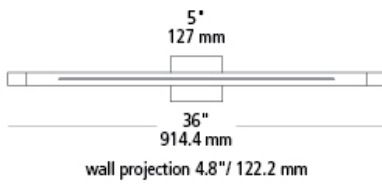

vertura 36 bath

DESCRIPTION

Hidden within a sleek metal body, an ultra-thin LED light guide panel produces plenty of task illumination ideal for the bath. A thin, forward facing light reveal adds a touch of elegance as the curved endcaps round out its linear nature. Mounts horizontally. Includes (1) 20 watt 1600 lumen 80 CRI 3000K LED module. Dimmable with a low-voltage electronic dimmer. 120v or 277v.

WEIGHT

3.69lb / 1.67kg ±

bronze satin nickel

ORDERING INFORMATION

model	finish	lamp
BA868	BZ bronze	LED830 LED Module 20w 80 CRI 3000K 120v
	SC satin nickel	LED830277 LED Module 20w 80 CRI 3000K 277v

FIXTURE TYPE: _____