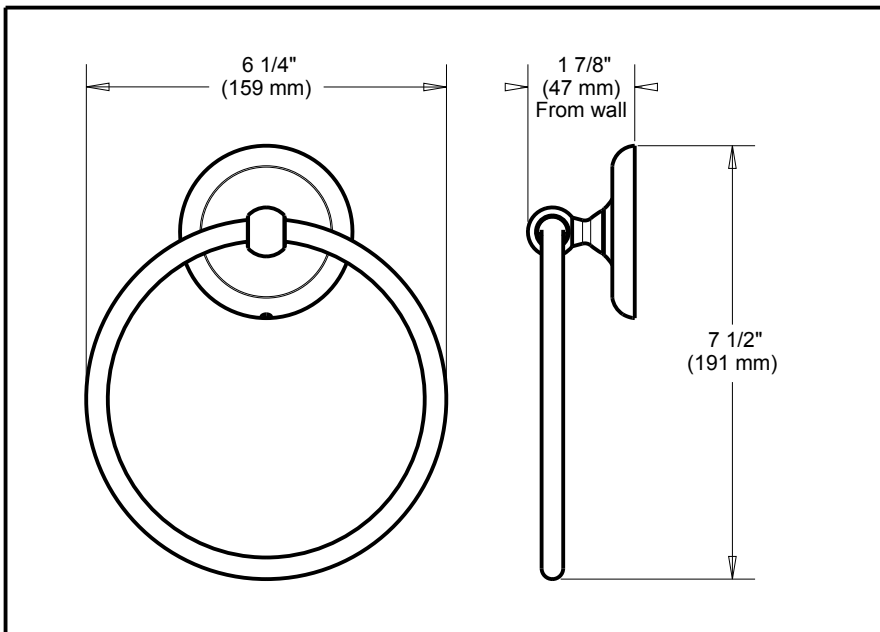

## ACCESSORIES

- College Circle™ Bath Collection
- Towel Ring

Submitted Model No.: \_\_\_\_\_

Specific Features: \_\_\_\_\_

### STANDARD SPECIFICATIONS:

- Wood blocking is preferable behind all wall surfaces. If wood blocking is not available, the following fasteners are suggested: Tile/Masonry-Plastic or lead Anchors Plaster/drywall-Toggle bolts.
- Mounting hardware and mounting template included with product.