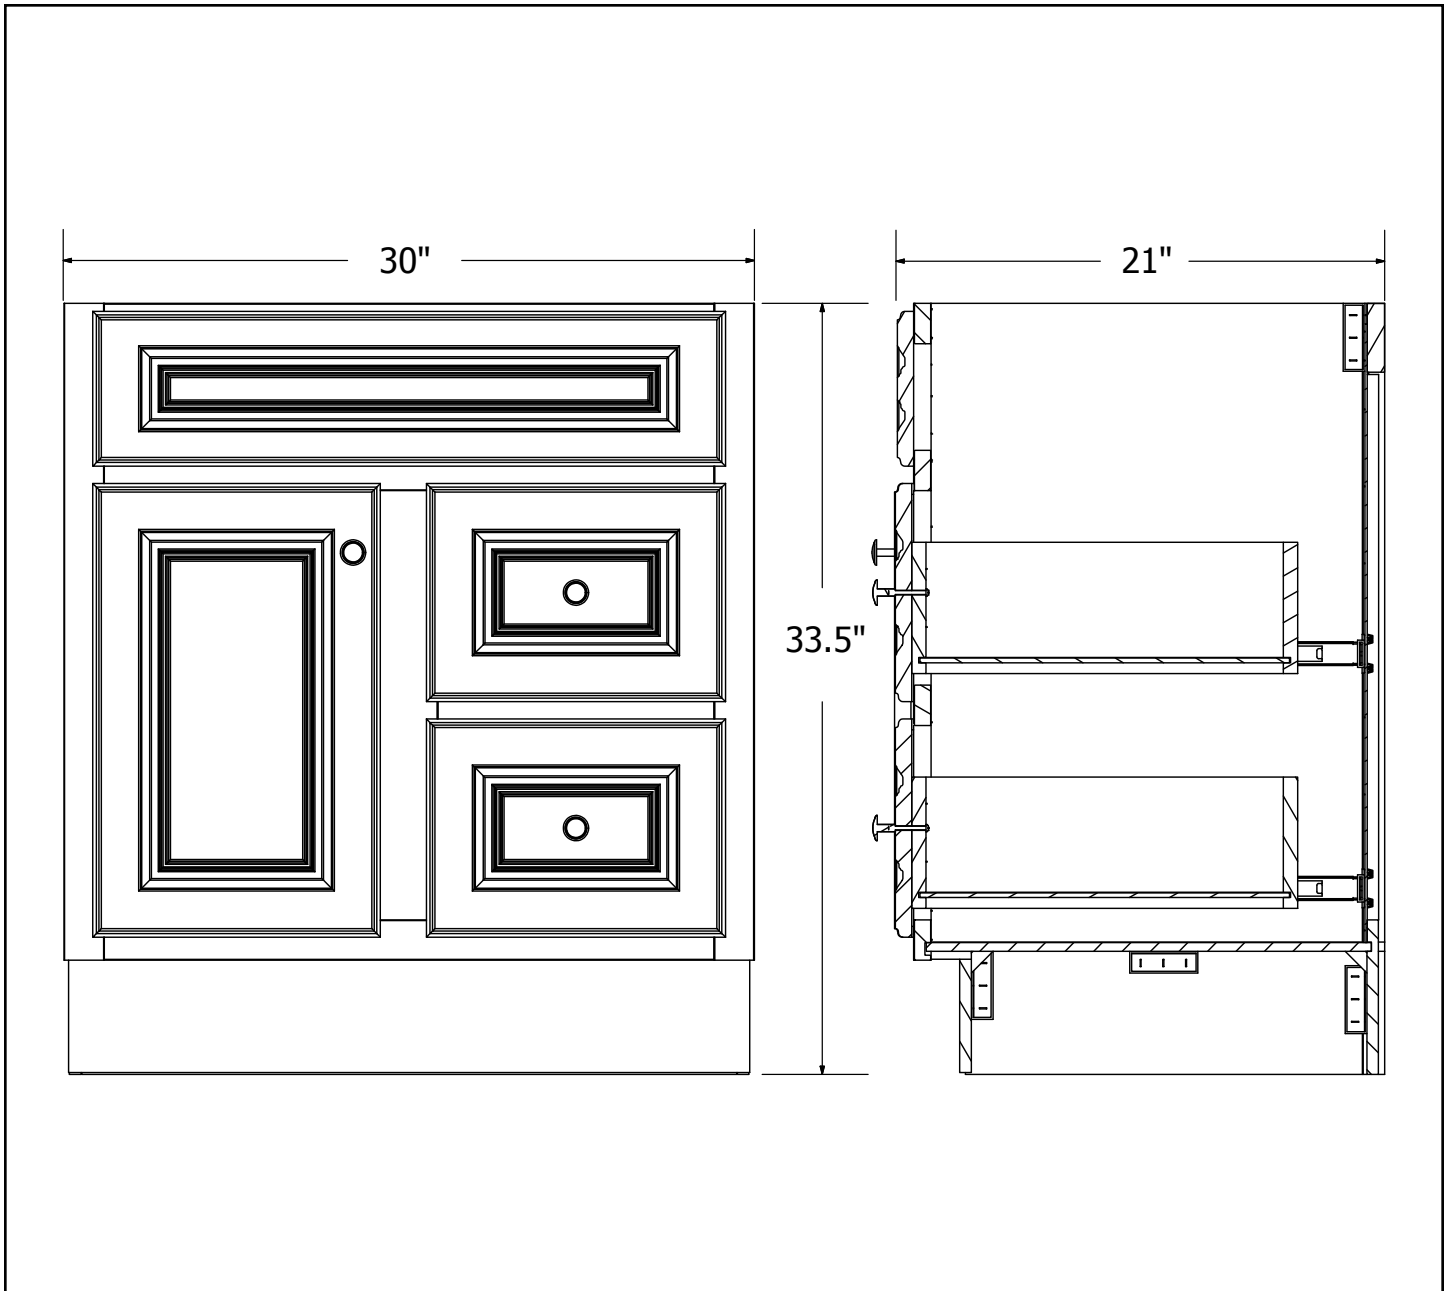

GLACIER BAY®

HAMPTON SERIES - WHITE

30" Vanity Cabinet

HWH30DY

The information contained in this drawing is the sole property of RSI Home Products.
Any reproduction in part or as a whole without the written permission of RSI Home Products is prohibited.